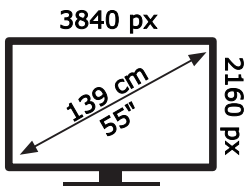

ENERG

REGAL

55R75U01 55" 4K SMART TV

77 kWh/1000h

ABCDEF **G**

123 kWh/1000h

50689999

2019/2013