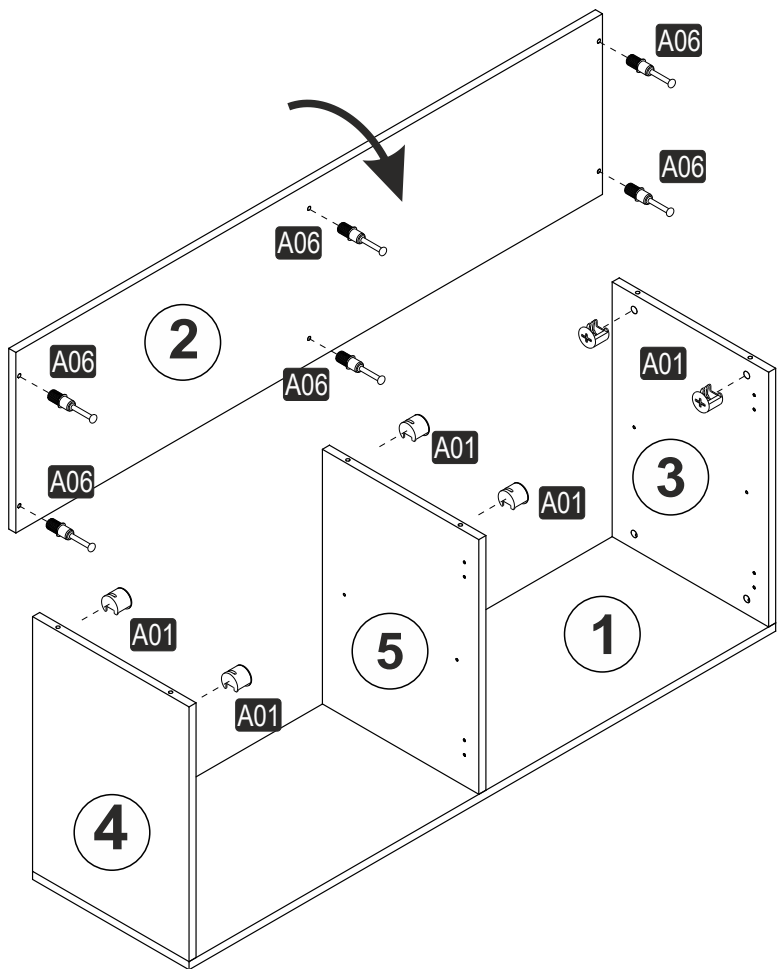

# ATTENTION !!

Minifix is the main connection material used in products. Before starting assembly, please check the drawings below.

# ACCESSORY LIST

<b>A06</b> Minifix M8  12x	<b>A01</b> Minifix G18  12x	<b>A23</b> Raf Pimi  8x	<b>A13</b> MA  8x	<b>A12</b> DM  4x
<b>A41</b> YRMDV  4x	<b>A49</b> KLPVD 20mm  4x	<b>A10</b> 3,5x18  32x	<b>A52</b> ELEGANS AYAK  5x	<b>A50</b> KARE KULP  4x
<b>A28</b> AC  36x	<b>A04</b> Minifix Tapa  12x	<b>A29</b> 3,5x30 YHB vida  15x		

## GENERAL VIEW

1

2

3

4

5

6