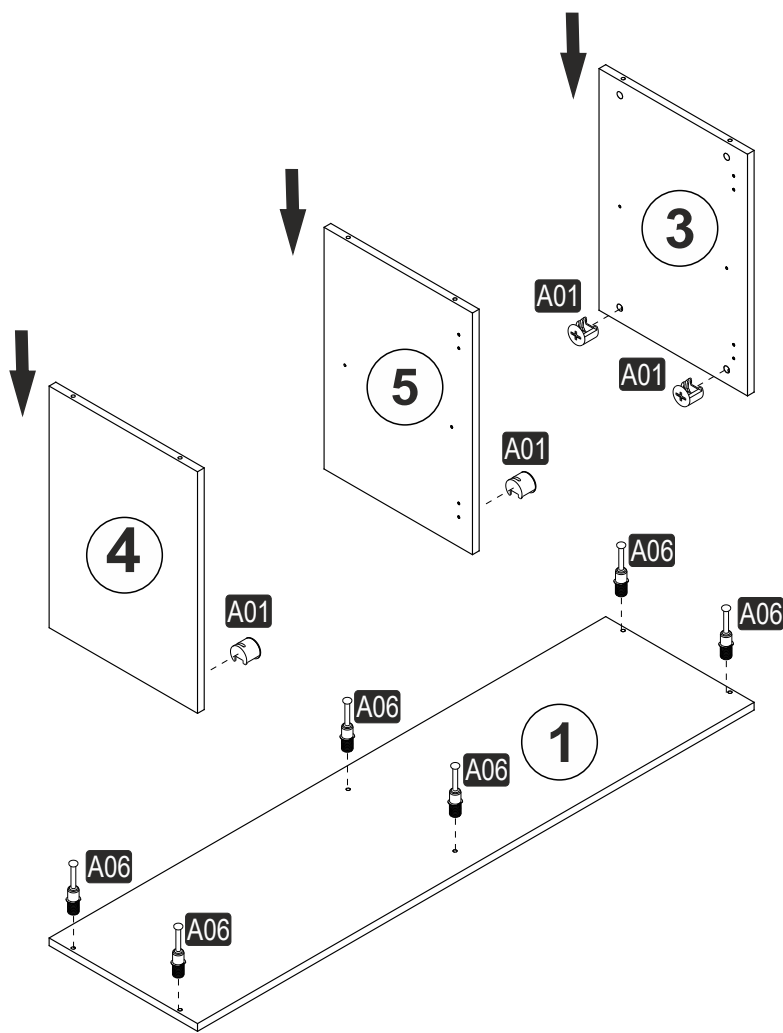

# ATTENTION !!

Minifix is the main connection material used in products. Before starting assembly, please check the drawings below.

# ACCESSORY LIST

<b>A06</b> Minifix M8  12x	<b>A01</b> Minifix G18  12x	<b>A23</b> Raf Pimi  8x	<b>A13</b> MA  8x	<b>A12</b> DM  4x
<b>A41</b> YRMDV  4x	<b>A49</b> KLPVD 20mm  4x	<b>A10</b> 3,5x18  32x	<b>A52</b> ELEGANS AYAK  5x	<b>A50</b> KARE KULP  4x
<b>A28</b> AC  36x	<b>A04</b> Minifix Tapa  12x	<b>A29</b> 3,5x30 YHB vida  15x		

## GENERAL VIEW

1

2

3

4

5

6