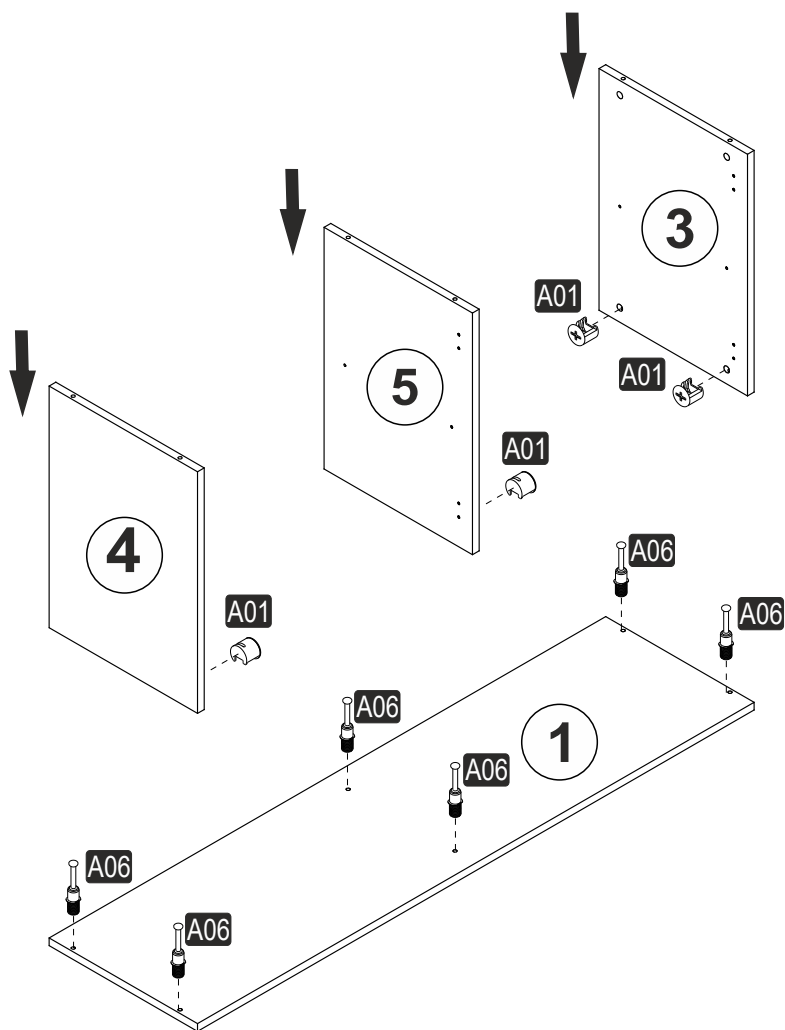

# ATTENTION !!

Minifix is the main connection material used in   products. Before starting assembly, please check the drawings below.

# ACCESSORY LIST

<b>A06</b>  Minifix M8 12x	<b>A01</b>  Minifix G18 12x	<b>A23</b>  Raf Pimi 8x	<b>A13</b>  MA 8x	<b>A12</b>  DM 4x
<b>A41</b>  YRMDV 4x	<b>A49</b>  KLPVD 20mm 8x	<b>A10</b>  3,5x18 32x	<b>A52</b>  ELEGANS AYAK 5x	<b>A50</b>  DÜZ KULP 4x
<b>A28</b>  AC 36x	<b>A04</b>  Minifix Tapa 12x	<b>A29</b>  3,5x30 YHB vida 15x		

## GENERAL VIEW

1

2

3

4

5

6