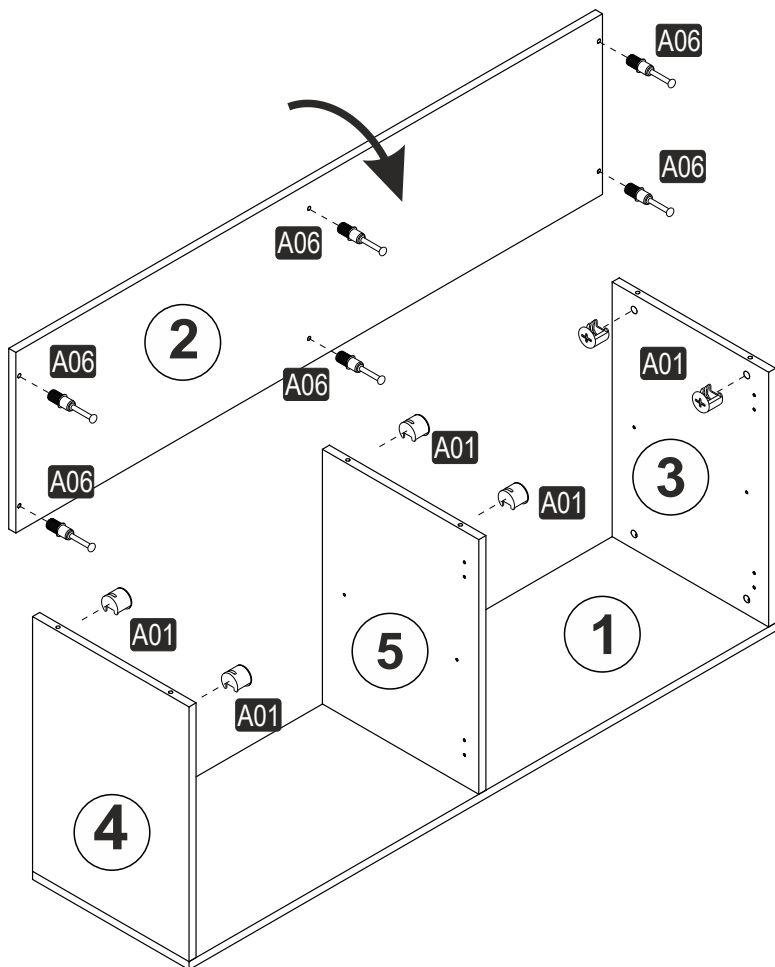

# ATTENTION !!

Minifix is the main connection material used in   products. Before starting assembly, please check the drawings below.

# ACCESSORY LIST

<b>A06</b>  Minifix M8 12x	<b>A01</b>  Minifix G18 12x	<b>A23</b>  Raf Pimi 8x	<b>A13</b>  MA 8x	<b>A12</b>  DM 4x
<b>A41</b>  YRMDV 4x	<b>A49</b>  KLPVD 20mm 8x	<b>A10</b>  3,5x18 32x	<b>A52</b>  ELEGANS AYAK 5x	<b>A50</b>  DÜZ KULP 4x
<b>A28</b>  AC 36x	<b>A04</b>  Minifix Tapa 12x	<b>A29</b>  3,5x30 YHB vida 15x		

## GENERAL VIEW

1

2

3

4

5

6