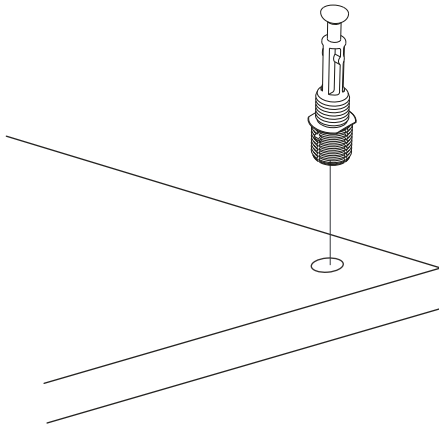

ATTENTION !!

Minifix is the main connection material used in products. Before starting assembly, please check the drawings below.

ACCESSORY LIST

A06  Minifix M8 12x	A01  Minifix G18 12x	A23  Raf Pimi 8x	A13  MA 8x	A12  DM 4x
A41  YRMDV 4x	A49  KLPVD 20mm 4x	A10  3,5x18 32x	A52  ELEGANS AYAK 5x	A50  KARE KULP 4x
A28  AC 36x	A04  Minifix Tapa 12x	A29  3,5x30 YHB vida 15x		