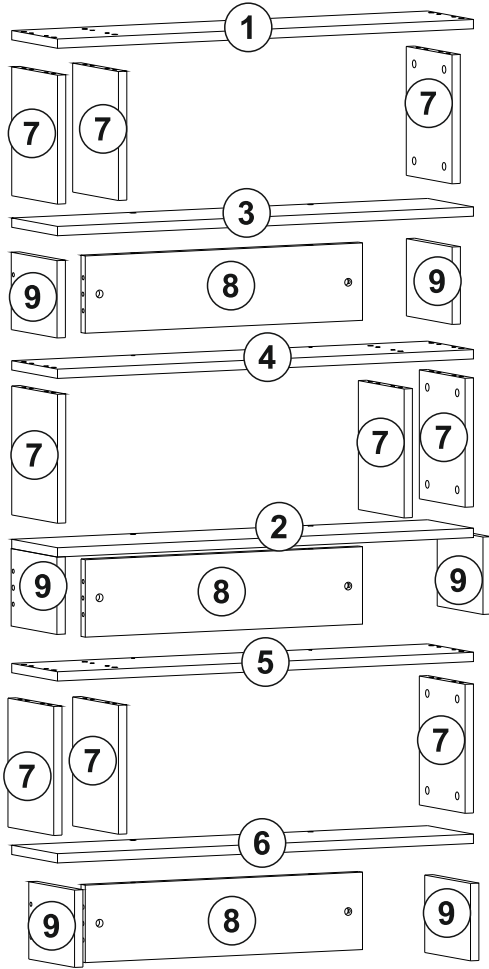

AKSESUAR LİSTESİ / ACCESSORY LIST

A02 Minifix k18 42x	A03 Minifix M10 42x	A04 Ø8 48x	A06 18 mm c1 42x	A13 6x50 screw 10x
A07 14mm c1 10x	A01 4x			

PARÇA TANILAMA / GENERAL VIEW