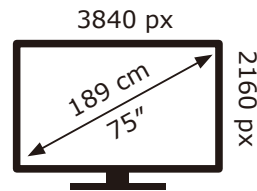

PHILIPS

75PML9008/12

140 kWh/1000h

2019/2013

PHILIPS

75PML9008/12

140 kWh/1000h

2019/2013