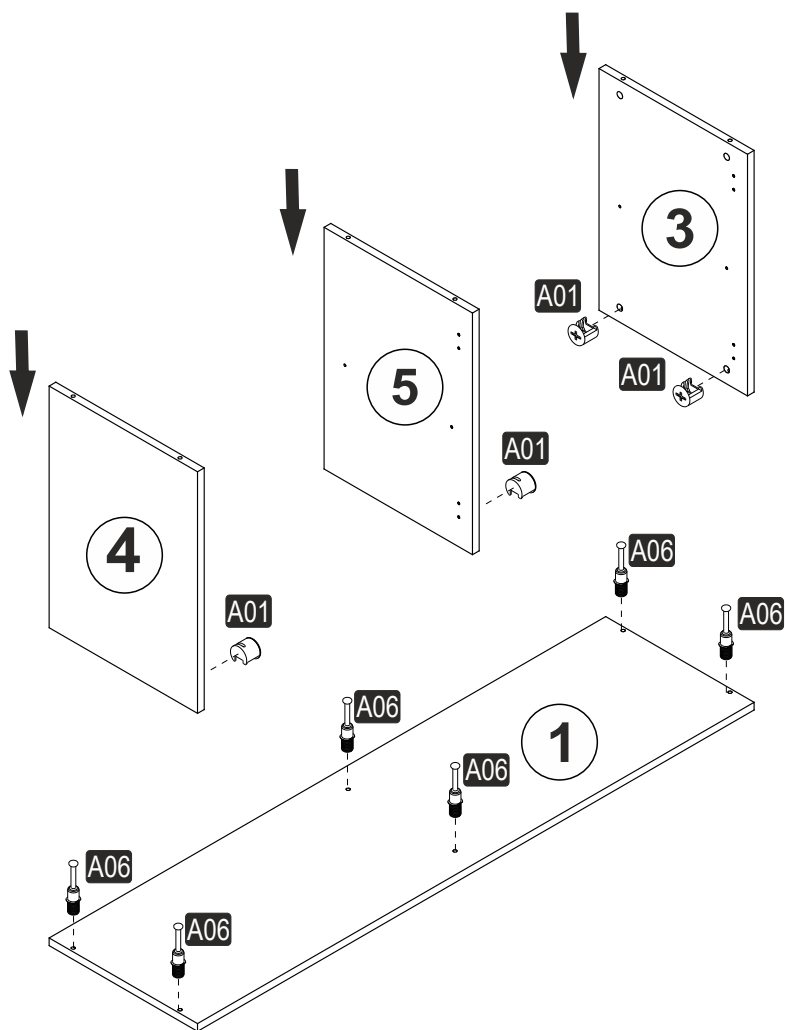

ATTENTION !!

Minifix is the main connection material used in products. Before starting assembly, please check the drawings below.

ACCESSORY LIST

A06 Minifix M8  12x	A01 Minifix G18  12x	A23 RP  8x	A13 MA  8x	A12 DM  4x
A41 YRMDV  4x	A49 KLPVD 20mm  4x	A10 3,5x18 MENTEŞE MONTAJ VIDASI  32x	A52 ELEGANS AYAK  5x	A50 KARE KULP  4x
A28 AC  36x	A04 Minifix Tapa  12x	A29 3,5x30 YHB vida AYAK MONTAJ VIDASI  15x		

GENERAL VIEW

1

2

3

4

5

6