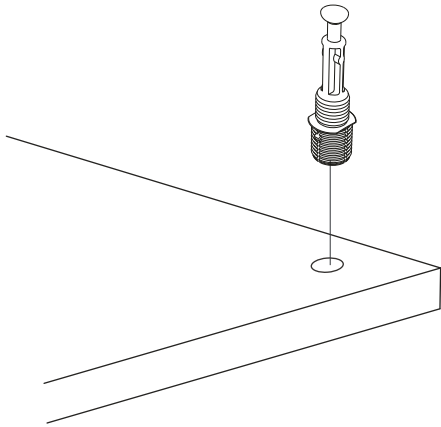

ATTENTION !!

Minifix is the main connection material used in products. Before starting assembly, please check the drawings below.

ACCESSORY LIST

A06 Minifix M8  12x	A01 Minifix G18  12x	A23 RP  8x	A13 MA  8x	A12 DM  4x
A41 YRMDV  4x	A49 KLPVD 20mm  4x	A10 3,5x18 MENTEŞE MONTAJ VIDASI  32x	A52 ELEGANS AYAK  5x	A50 KARE KULP  4x
A28 AC  36x	A04 Minifix Tapa  12x	A29 3,5x30 YHB vida AYAK MONTAJ VIDASI  15x		