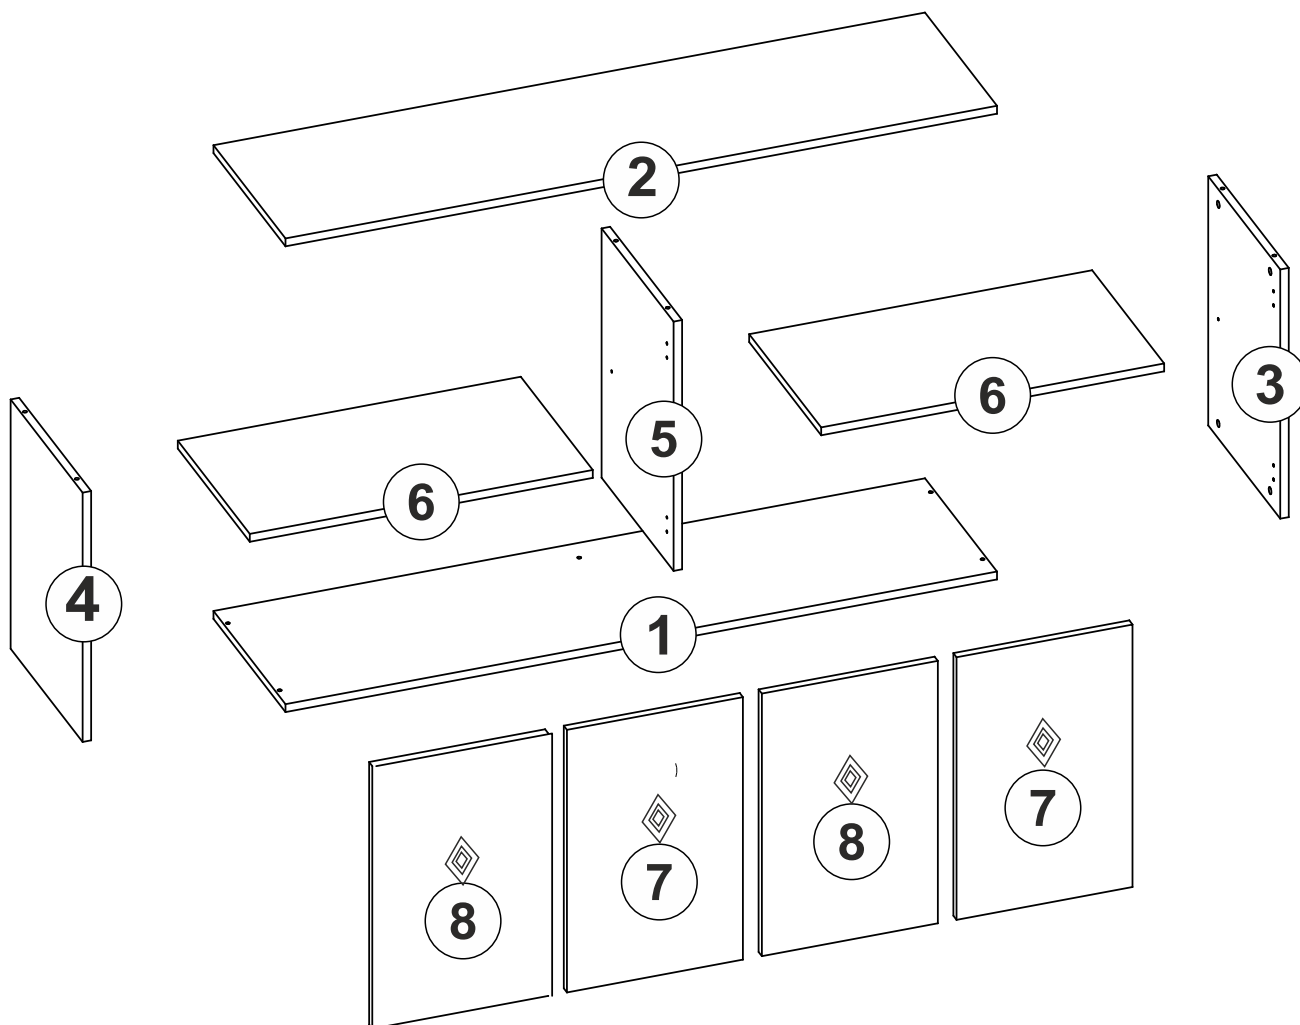

# ATTENTION !!

Minifix is the main connection material used in products. Before starting assembly, please check the drawings below.

# ACCESSORY LIST

<b>A06</b> Minifix M8  12x	<b>A01</b> Minifix G18  12x	<b>A23</b> RP  8x	<b>A13</b> MA  8x	<b>A12</b> DM  4x
<b>A41</b> YRMDV  4x	<b>A49</b> KLPVD 20mm  4x	<b>A10</b> 3,5x18  32x	<b>A52</b> ELEGANS AYAK  5x	<b>A50</b> KARE KULP  4x
<b>A28</b> AC  36x	<b>A04</b> Minifix Tapa  12x	<b>A29</b> 3,5x30 YHB vida  15x		

## GENERAL VIEW

1

2

3

4

5

6