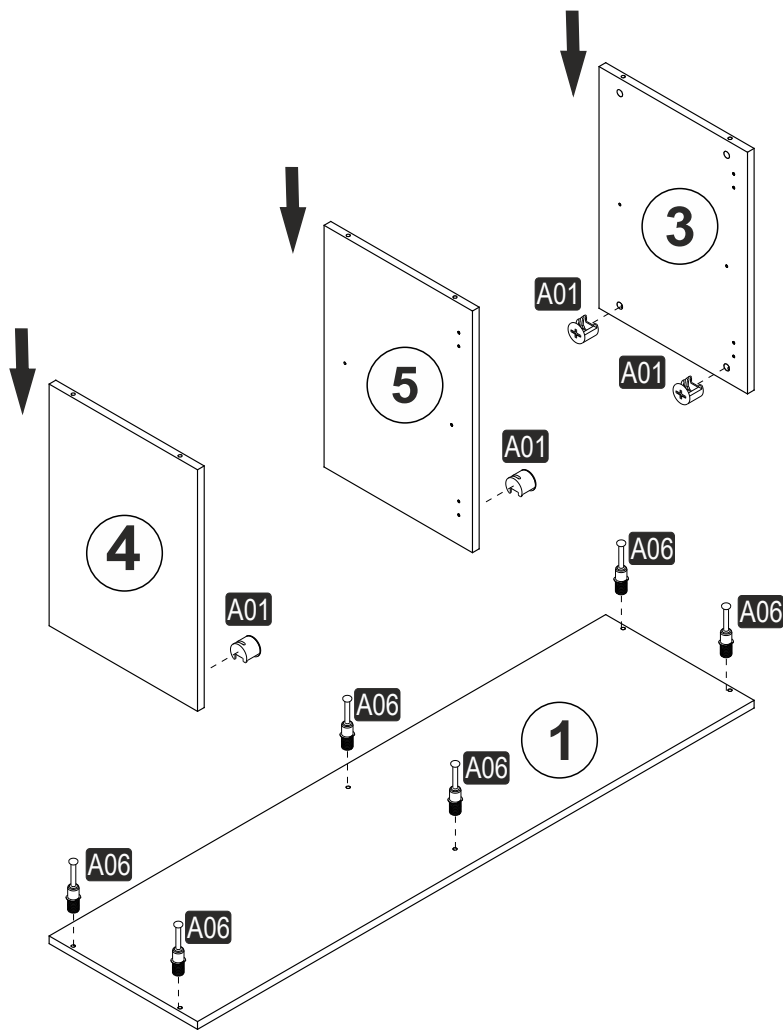

# ATTENTION !!

Minifix is the main connection material used in products. Before starting assembly, please check the drawings below.

# ACCESSORY LIST

<b>A06</b> Minifix M8  12x	<b>A01</b> Minifix G18  12x	<b>A23</b> RP  8x	<b>A13</b> MA  8x	<b>A12</b> DM  4x
<b>A41</b> YRMDV  4x	<b>A49</b> KLPVD 20mm  4x	<b>A10</b> 3,5x18  32x	<b>A52</b> ELEGANS AYAK  5x	<b>A50</b> KARE KULP  4x
<b>A28</b> AC  36x	<b>A04</b> Minifix Tapa  12x	<b>A29</b> 3,5x30 YHB vida  15x		

## GENERAL VIEW

1

2

3

4

5

6