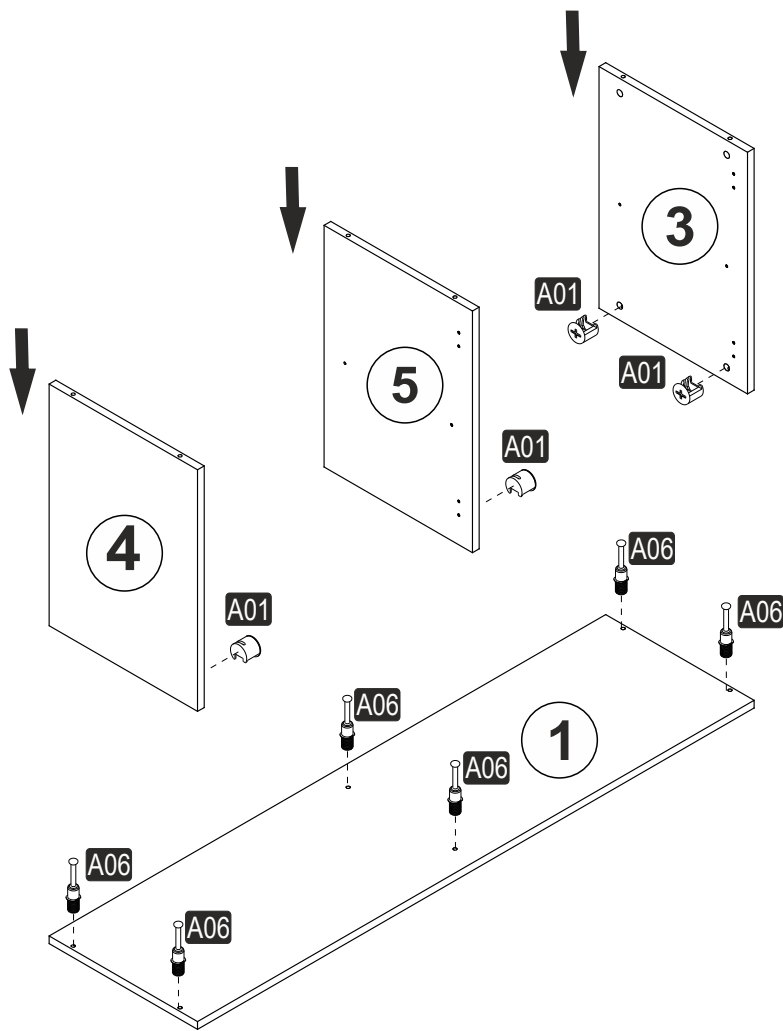

# ATTENTION !!

Minifix is the main connection material used in   products. Before starting assembly, please check the drawings below.

# ACCESSORY LIST

<b>A06</b>  Minifix M8 12x	<b>A01</b>  Minifix G18 12x	<b>A23</b>  Raf Pimi 8x	<b>A13</b>  MA 8x	<b>A12</b>  DM 4x
<b>A41</b>  YRMDV 4x	<b>A49</b>  KLPVD 20mm 4x	<b>A10</b>  3,5x18 32x	<b>A52</b>  ELEGANS AYAK 5x	<b>A46</b>  Halka Kulp 4x
<b>A28</b>  AC 36x	<b>A04</b>  Minifix Tapa 12x	<b>A29</b>  3,5x30 YHB vida 15x		

## GENERAL VIEW

1

2

3

4

5

6