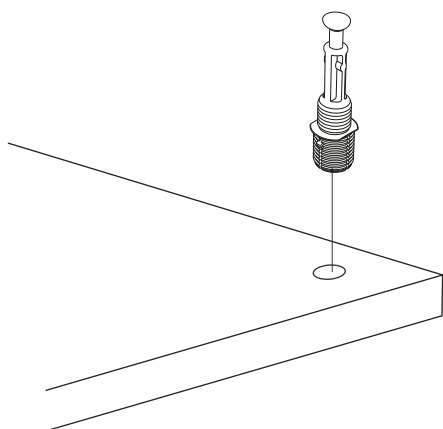

ATTENTION !!

Minifix is the main connection material used in products. Before starting assembly, please check the drawings below.

ACCESSORY LIST

A06 Minifix M8  12x	A01 Minifix G18  12x	A23 Raf Pimi  8x	A13 MA  8x	A12 DM  4x
A41 YRMDV  4x	A04 Minifix Tapa  12x	A10 3,5x18  32x	A52 ELEGANS AYAK  5x	A29 3,5x30 YHB vida  15x
A28 AC  36x	A55 KULP  4x	A14 M4x22 Kulp Vidası  8x		