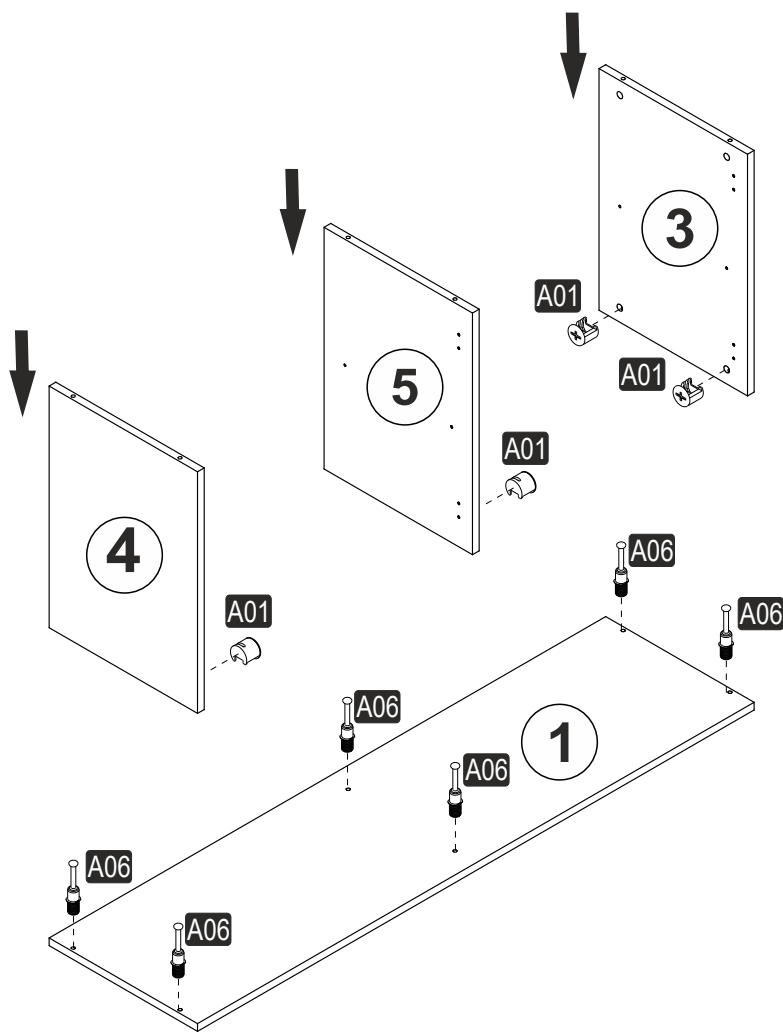

ATTENTION !!

Minifix is the main connection material used in products. Before starting assembly, please check the drawings below.

ACCESSORY LIST

| | | | | |
|--|--|--|---|---|
| A06 Minifix M8  12x | A01 Minifix G18  12x | A23 RP  8x | A13 MA  8x | A12 DM  4x |
| A41 YRMDV  4x | A49 KLPVD 20mm  4x | A10 3,5x18 MENTEŞE MONTAJI İÇİN  32x | A52 ELEGANS AYAK  5x | Kare kulp  4x |
| A28 AC  36x | A04 Minifix Tapa  12x | A29 3,5x30 YHB vida AYAK MONTAJI İÇİN  15x | | |

GENERAL VIEW

1

2

3

4

5

6