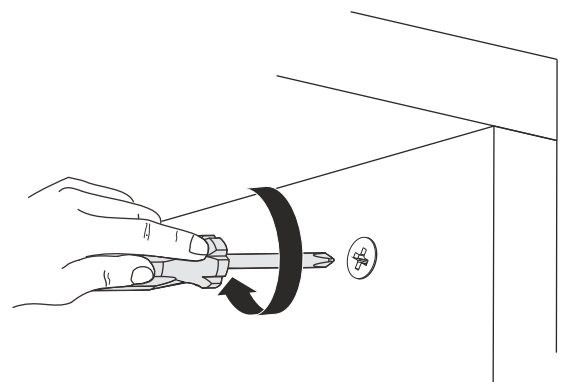

ATTENTION !!

Minifix is the main connection material used in products. Before starting assembly, please check the drawings below.

ACCESSORY LIST

| | | | | |
|--|--|--|---|---|
| A06 Minifix M8  12x | A01 Minifix G18  12x | A23 RP  8x | A13 MA  8x | A12 DM  4x |
| A41 YRMDV  4x | A49 KLPVD 20mm  4x | A10 3,5x18 MENTEŞE MONTAJI İÇİN  32x | A52 ELEGANS AYAK  5x | Kare kulp  4x |
| A28 AC  36x | A04 Minifix Tapa  12x | A29 3,5x30 YHB vida AYAK MONTAJI İÇİN  15x | | |