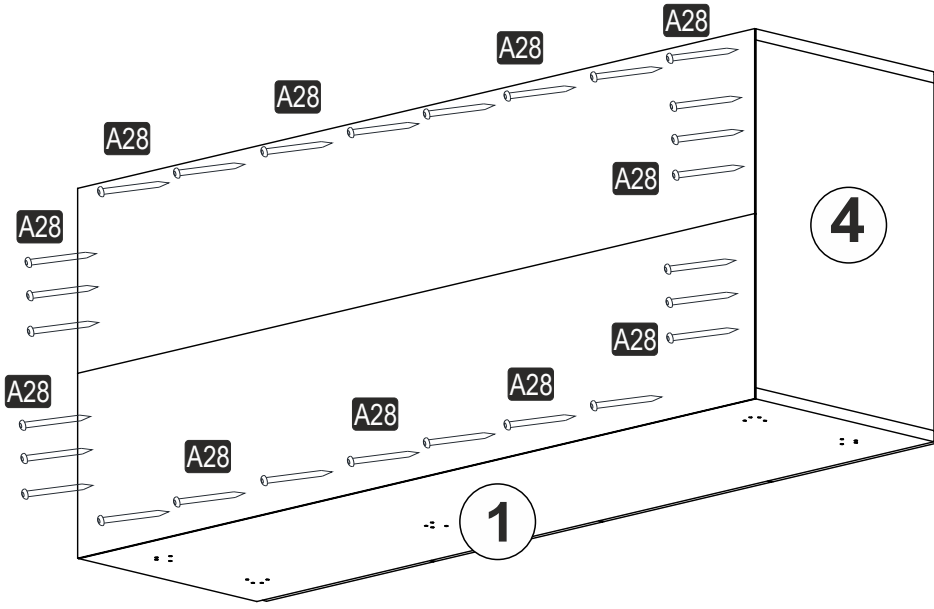

ATTENTION !!

Minifix is the main connection material used in products. Before starting assembly, please check the drawings below.

ACCESSORY LIST

| | | | | |
|--|--|--|---|---|
| A06 Minifix M8  12x | A01 Minifix G18  12x | A23 RP  8x | A13 MA  8x | A12 DM  4x |
| A41 YRMDV  4x | A49 KLPVD 20mm  4x | A10 3,5x18 MENTEŞE MONTAJI İÇİN  32x | A52 ELEGANS AYAK  5x | Kare kulp  4x |
| A28 AC  36x | A04 Minifix Tapa  12x | A29 3,5x30 YHB vida AYAK MONTAJI İÇİN  15x | | |

GENERAL VIEW

1

2

3

4

5

6