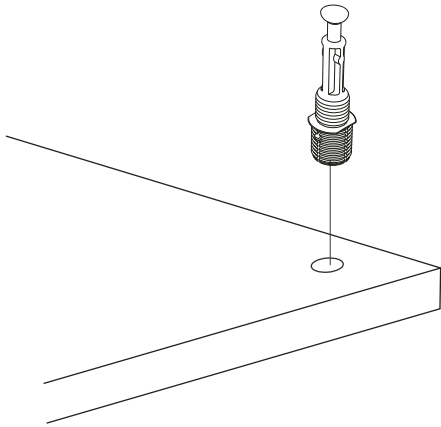

ATTENTION !!

Minifix is the main connection material used in products. Before starting assembly, please check the drawings below.

ACCESSORY LIST

| | | | | |
|--|--|--|---|---|
| A06 Minifix M8  12x | A01 Minifix G18  12x | A23 RP  8x | A13 MA  8x | A12 DM  4x |
| A41 YRMDV  4x | A49 KLPVD 20mm  4x | A10 3,5x18 MENTEŞE MONTAJI İÇİN  32x | A52 ELEGANS AYAK  5x | Kare kulp  4x |
| A28 AC  36x | A04 Minifix Tapa  12x | A29 3,5x30 YHB vida AYAK MONTAJI İÇİN  15x | | |