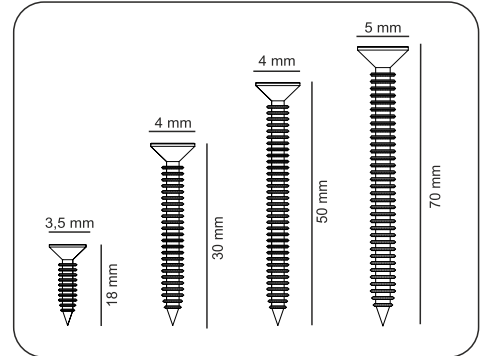

ATTENTION !!

Minifix is the main connection material used in products. Before starting assembly, please check the drawings below.

ACCESSORY LIST

| | | | | |
|--|--|--|---|---|
| A06 Minifix M8  12x | A01 Minifix G18  12x | A23 RP  8x | A13 MA  8x | A12 DM  4x |
| A41 YRMDV  4x | A49 KLPVD 20mm  4x | A10 3,5x18 MENTEŞE MONTAJI İÇİN  32x | A52 ELEGANS AYAK  5x | Kare kulp  4x |
| A28 AC  36x | A04 Minifix Tapa  12x | A29 3,5x30 YHB vida AYAK MONTAJI İÇİN  15x | | |