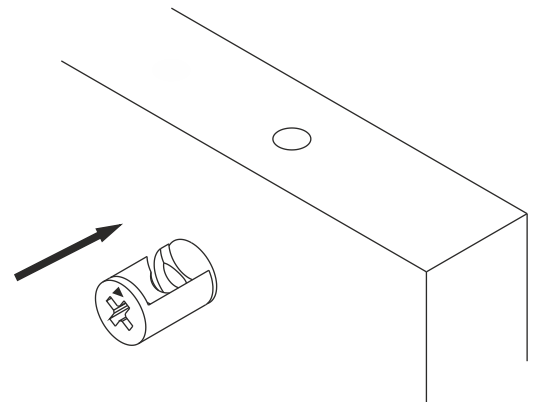

ATTENTION !!

Minifix is the main connection material used in products. Before starting assembly, please check the drawings below.

ACCESSORY LIST

| | | | | |
|--|--|--|---|---|
| A06 Minifix M8  12x | A01 Minifix G18  12x | A23 RP  8x | A13 MA  8x | A12 DM  4x |
| A41 YRMDV  4x | A49 KLPVD 20mm  4x | A10 3,5x18 MENTEŞE MONTAJI İÇİN  32x | A52 ELEGANS AYAK  5x | Kare kulp  4x |
| A28 AC  36x | A04 Minifix Tapa  12x | A29 3,5x30 YHB vida AYAK MONTAJI İÇİN  15x | | |