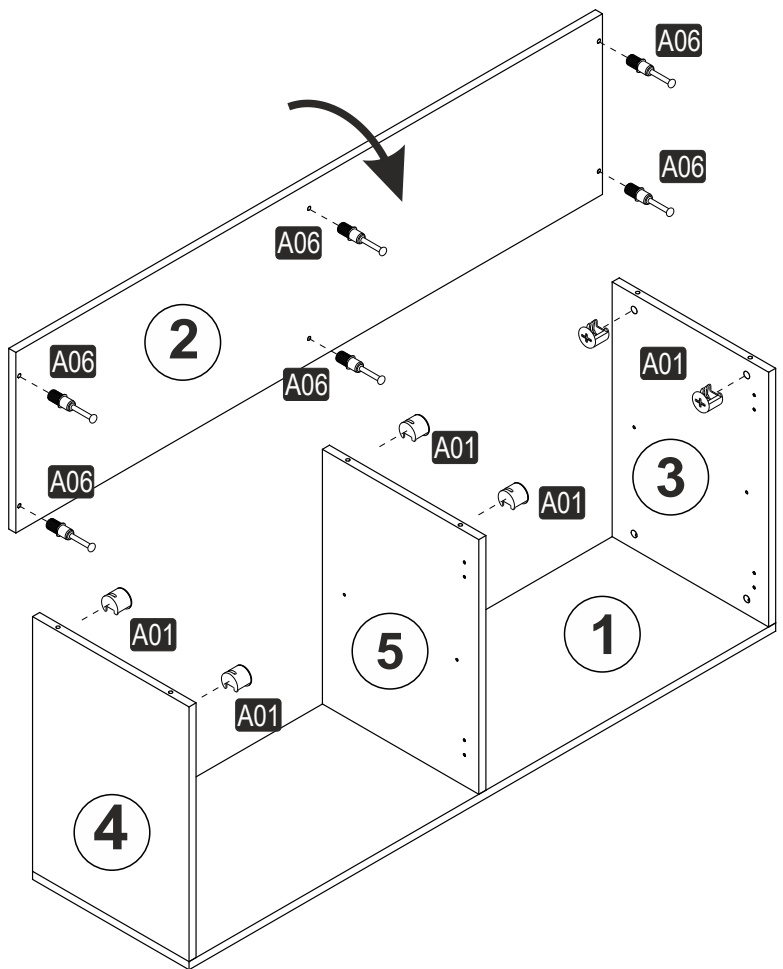

ATTENTION !!

Minifix is the main connection material used in products. Before starting assembly, please check the drawings below.

ACCESSORY LIST

| | | | | |
|--|--|--|---|---|
| A06 Minifix M8  12x | A01 Minifix G18  12x | A23 RP  8x | A13 MA  8x | A12 DM  4x |
| A41 YRMDV  4x | A49 KLPVD 20mm  4x | A10 3,5x18 MENTEŞE MONTAJI İÇİN  32x | A52 ELEGANS AYAK  5x | Kare kulp  4x |
| A28 AC  36x | A04 Minifix Tapa  12x | A29 3,5x30 YHB vida AYAK MONTAJI İÇİN  15x | | |

GENERAL VIEW

1

2

3

4

5

6