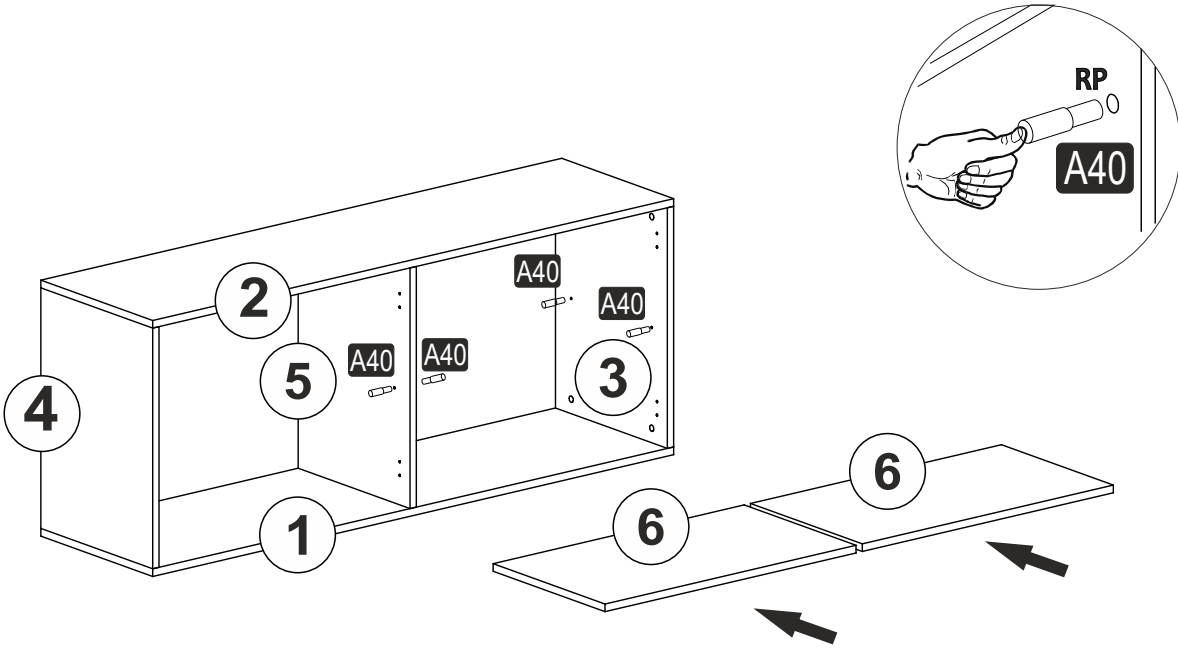

ATTENTION !!

Minifix is the main connection material used in products. Before starting assembly, please check the drawings below.

ACCESSORY LIST

| | | | | |
|--|--|--|---|---|
| A06 Minifix M8  12x | A01 Minifix G18  12x | A23 RP  8x | A13 MA  8x | A12 DM  4x |
| A41 YRMDV  4x | A49 KLPVD 20mm  4x | A10 3,5x18 MENTEŞE MONTAJI İÇİN  32x | A52 ELEGANS AYAK  5x | Kare kulp  4x |
| A28 AC  36x | A04 Minifix Tapa  12x | A29 3,5x30 YHB vida AYAK MONTAJI İÇİN  15x | | |

GENERAL VIEW

1

2

3

4

5

6