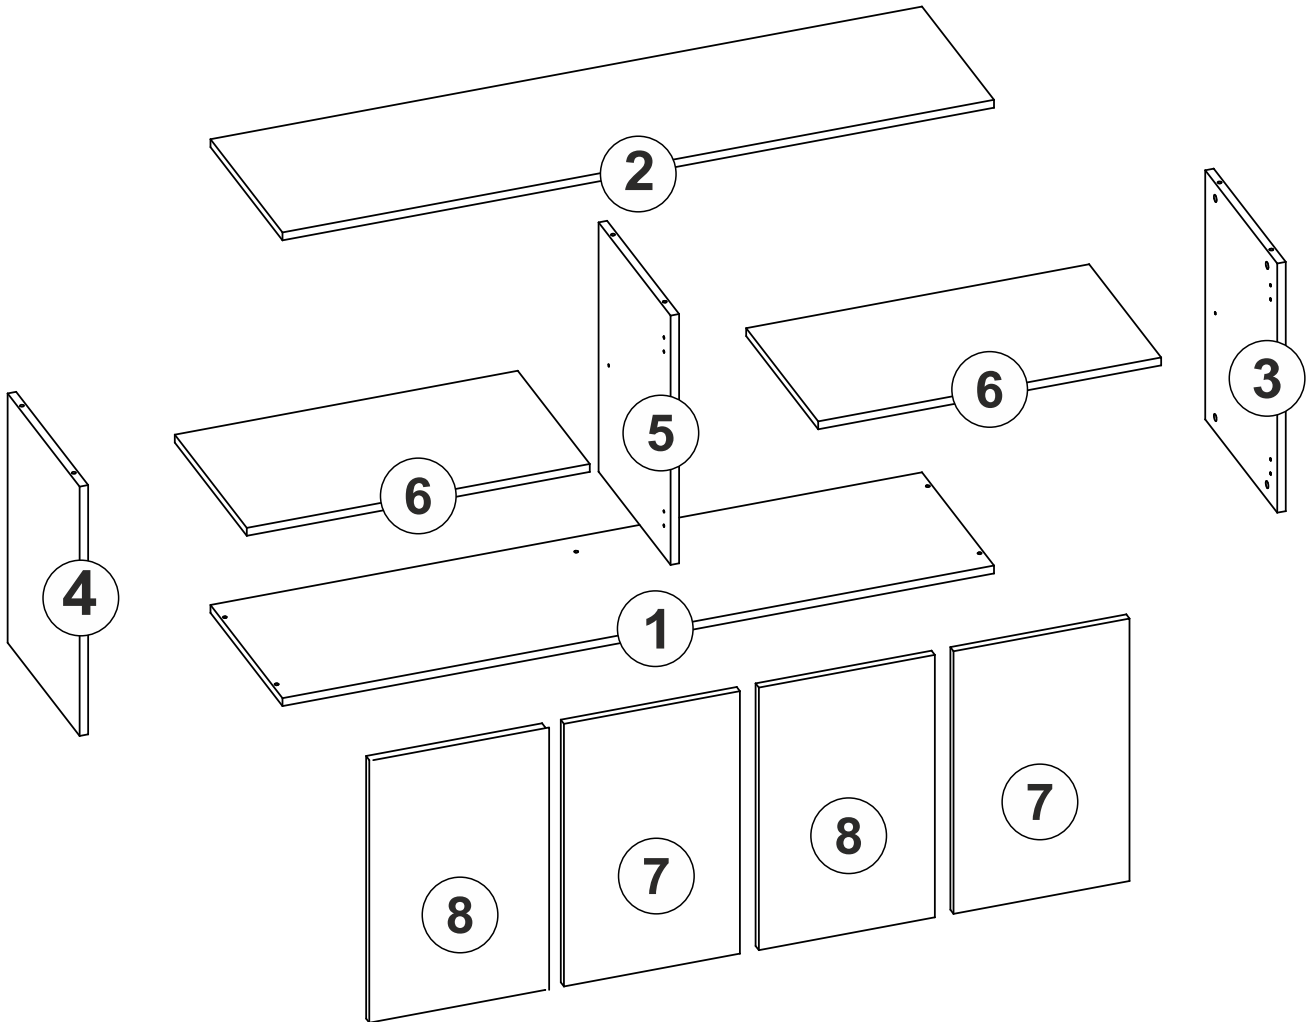

ATTENTION !!

Minifix is the main connection material used in products. Before starting assembly, please check the drawings below.

ACCESSORY LIST

| | | | | |
|--|--|--|---|---|
| A06 Minifix M8  12x | A01 Minifix G18  12x | A23 RP  8x | A13 MA  8x | A12 DM  4x |
| A41 YRMDV  4x | A49 KLPVD 20mm  4x | A10 3,5x18 MENTEŞE MONTAJI İÇİN  32x | A52 ELEGANS AYAK  5x | Kare kulp  4x |
| A28 AC  36x | A04 Minifix Tapa  12x | A29 3,5x30 YHB vida AYAK MONTAJI İÇİN  15x | | |

GENERAL VIEW

1

2

3

4

5

6