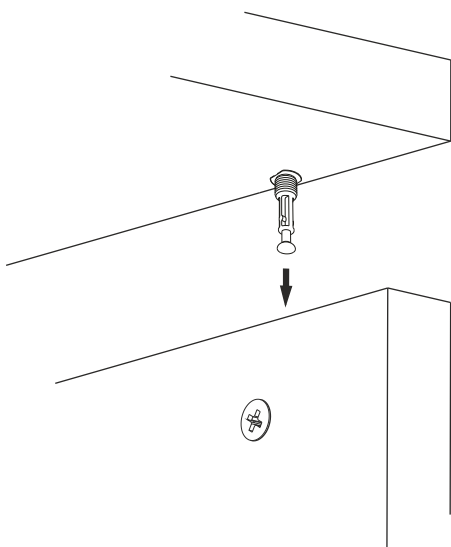

ATTENTION !!

Minifix is the main connection material used in products. Before starting assembly, please check the drawings below.

ACCESSORY LIST

| | | | | |
|--|--|--|---|---|
| A06 Minifix M8  12x | A01 Minifix G18  12x | A23 RP  8x | A13 MA  8x | A12 DM  4x |
| A41 YRMDV  4x | A49 KLPVD 20mm  4x | A10 3,5x18 MENTEŞE MONTAJI İÇİN  32x | A52 ELEGANS AYAK  5x | Kare kulp  4x |
| A28 AC  36x | A04 Minifix Tapa  12x | A29 3,5x30 YHB vida AYAK MONTAJI İÇİN  15x | | |