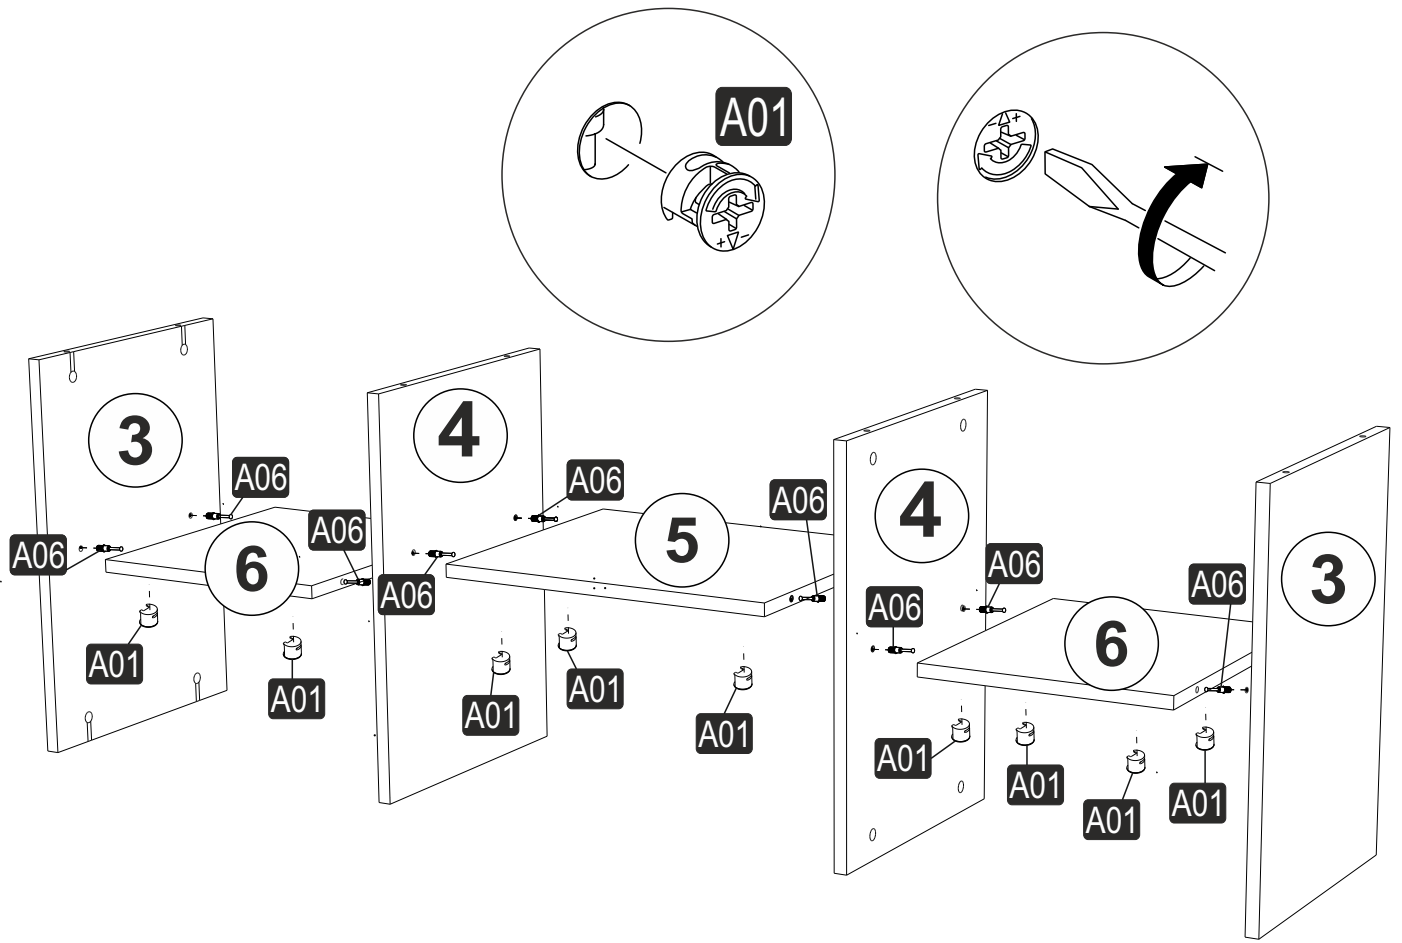

# ATTENTION !!

Minifix is the main connection material used in   products. Before starting assembly, please check the drawings below.

# ACCESSORY LIST

<b>A06</b> Minifix M8  <b>28x</b>	<b>A01</b> Minifix G18  <b>28x</b>	<b>A28</b> AC  <b>36x</b>	<b>A13</b> MA  <b>6x</b>	<b>A12</b> DM  <b>6x</b>
<b>A04</b> Minifix Tapa  <b>28x</b>	<b>A49</b> KLPVD  <b>3x</b> 20mm	<b>A10</b> 3,5x18  <b>24x</b>	<b>A52</b> ELEGANS AYAK  <b>4x</b>	<b>A50</b> ZİRVE KULP  <b>3x</b>
<b>A29</b> 3,5x30 YHB vida  <b>12x</b>				

## GENERAL VIEW

1

2

3

4