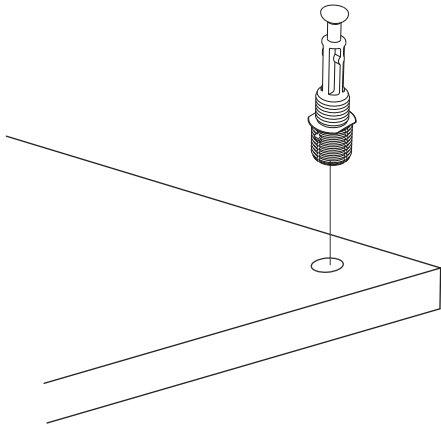

ATTENTION !!

Minifix is the main connection material used in products. Before starting assembly, please check the drawings below.

ACCESSORY LIST

A23 Minifix M8  16x	A22 Minifix G18  16x	A18 3,5x18  36x	A49 KLPVD  20mm 4x	A48 AC  32x
C02 SDM  4x	C04 MA  4x	A06 18 mm  16x	V23 PIRAMIT AYAK  20CM 5x	K07 Altın Boru KULP  2x
0x	0x	0x	0x	0x