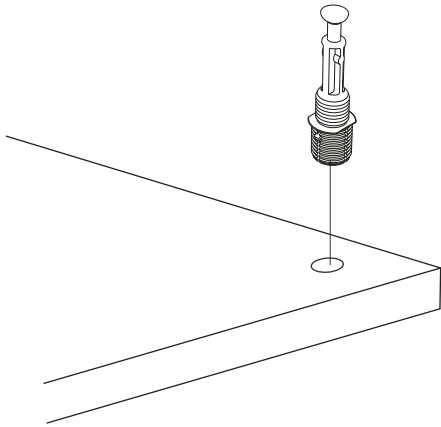

ATTENTION !!

Minifix is the main connection material used in products. Before starting assembly, please check the drawings below.

ACCESSORY LIST

A06  Minifix M8 12x	A01  Minifix G18 12x	A23  Raf Pimi 8x	A13  MA 8x	A12  DM 4x
A41  YRMDV 4x	A49  KLPVD 20mm 4x	A10  3,5x18 32x	A52  ELEGANS AYAK 5x	A41  MANTAR KULP 4x
A28  AC 36x	A04  Minifix Tapa 12x	A29  3,5x30 YHB vida 15x		