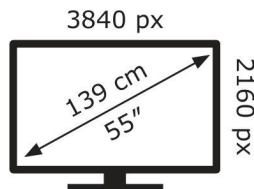

ENERG ⚡

TCL

65C755

83 kWh/1000h

ABCDEF**G**

200 kWh/1000h

2019/2013