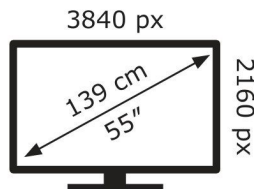

**ENERG** ⚡

TCL

75C755

**83** kWh/1000h

ABCDEF**G**

**200** kWh/1000h

2019/2013