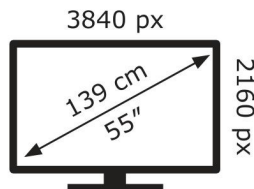

ENERG ⚡

TCL

55C755

83 kWh/1000h

ABCDEF**G**

200 kWh/1000h

2019/2013