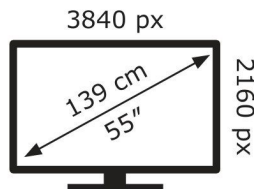

**ENERG** ⚡

TCL

50C755

**83** kWh/1000h

ABCDEF**G**

**200** kWh/1000h

2019/2013