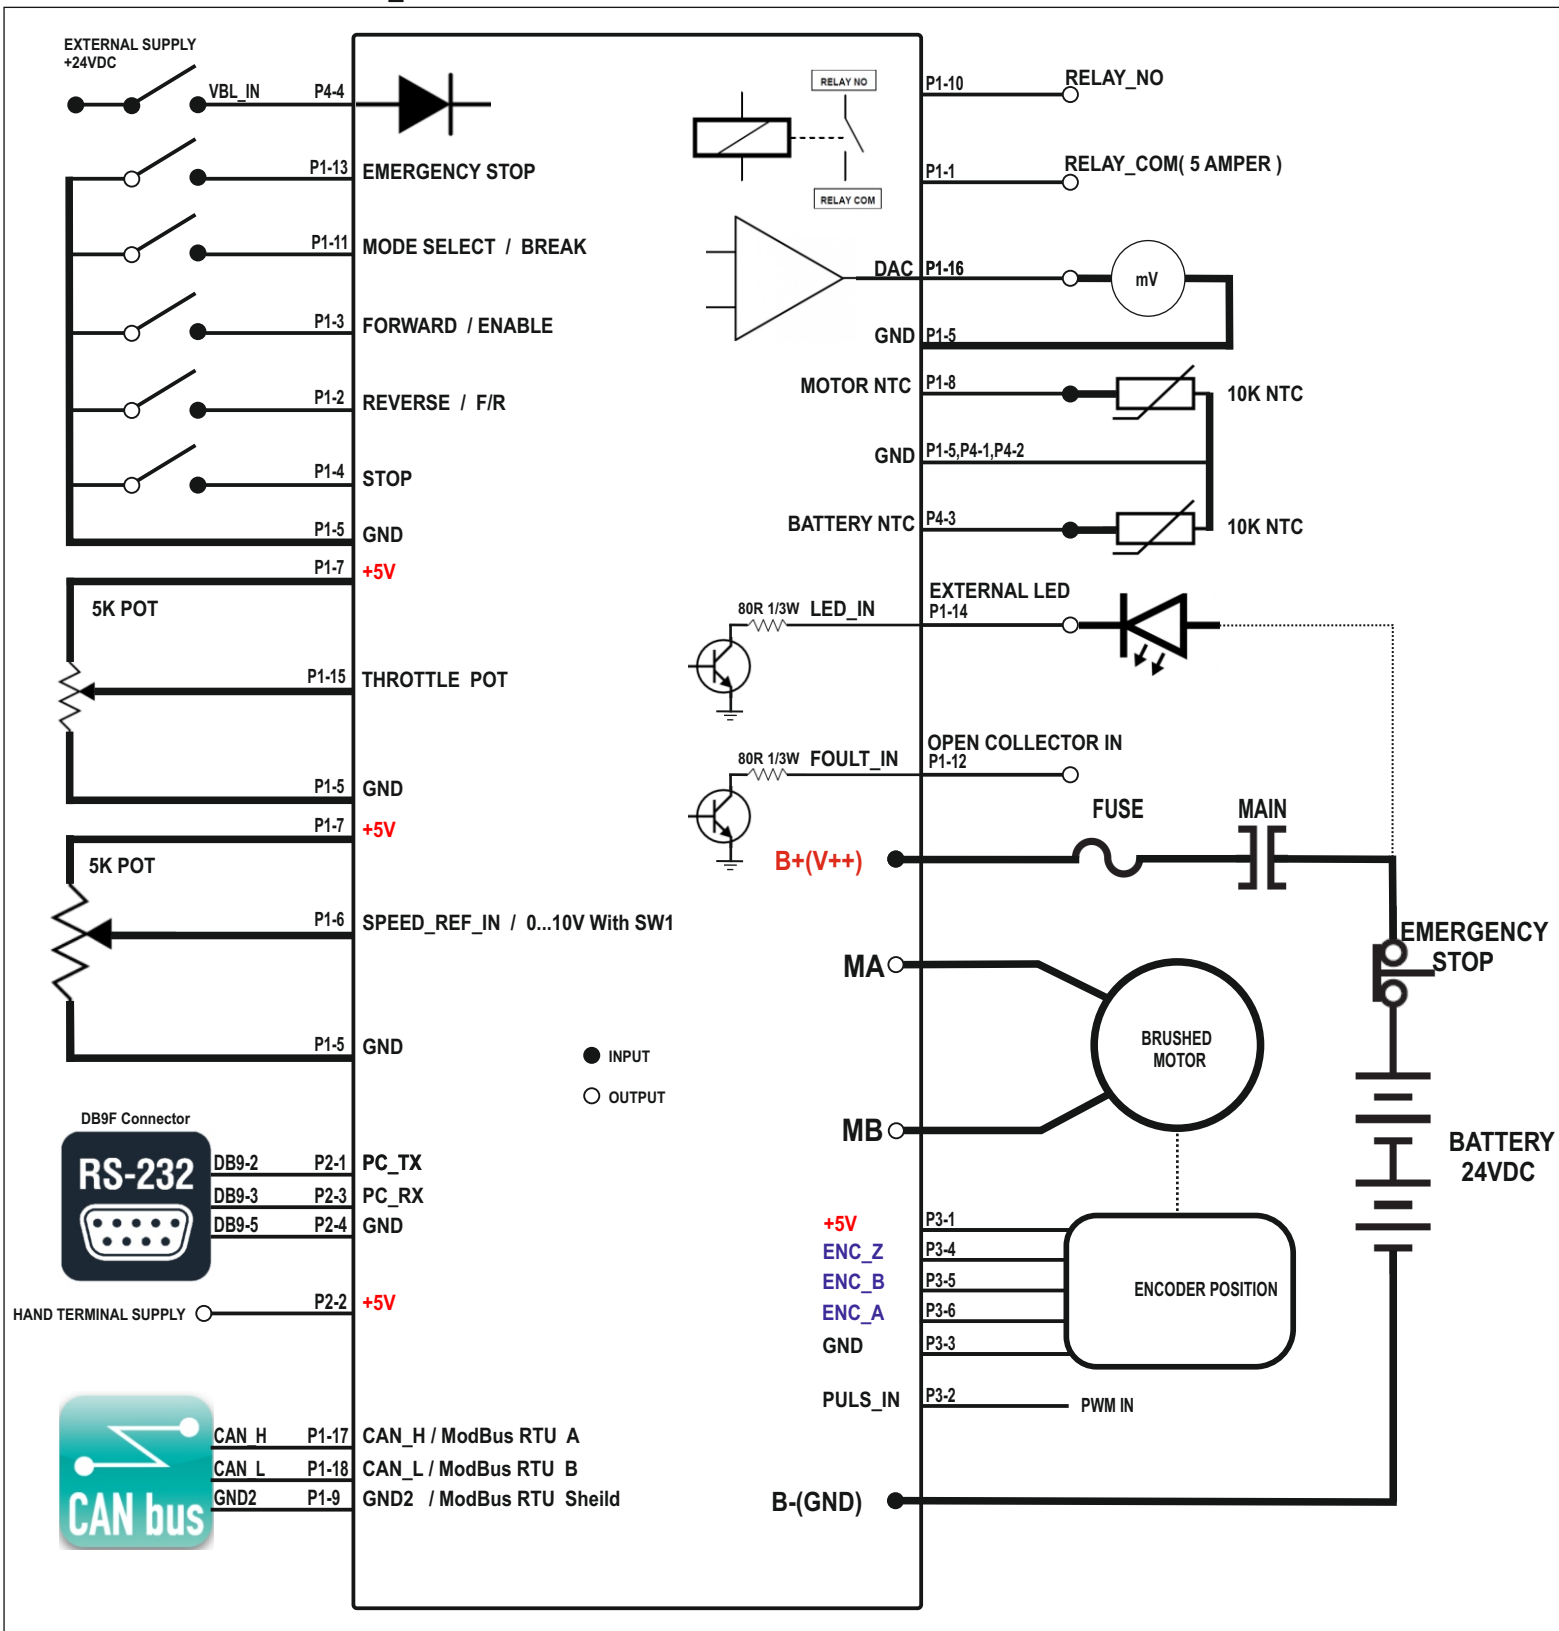

BAMSI_300 CONNECTOR WIRING STANDARD CONFIGURATION

BAMSI_300 MOLEX CONNECTOR