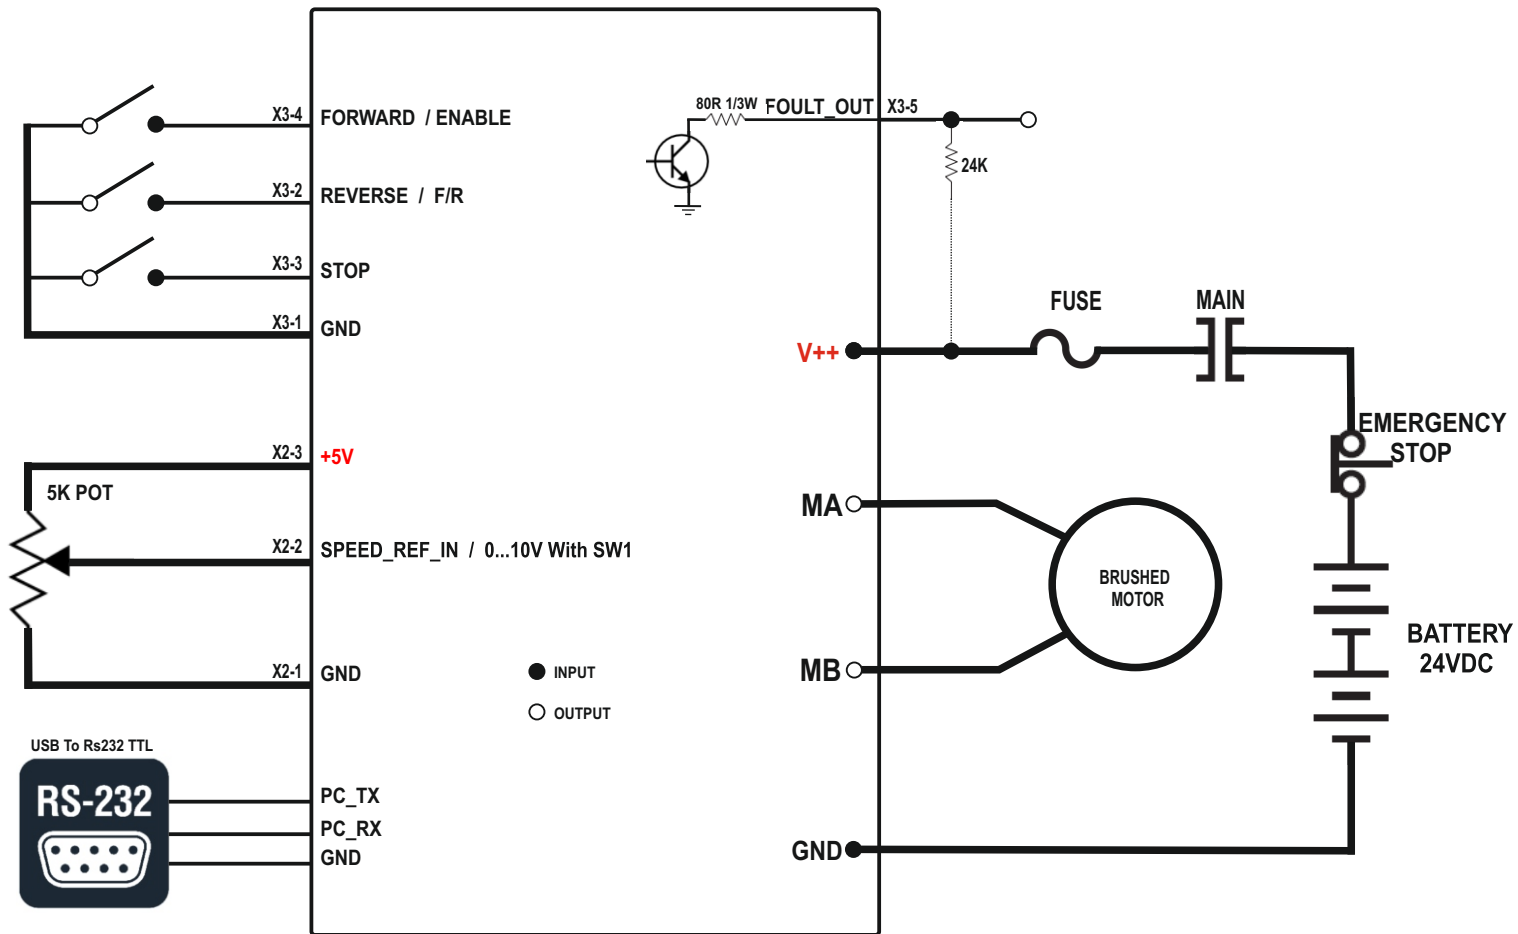

# BAMSI\_200 CONNECTOR WIRING STANDARD CONFIGURATION

## BAMSI\_200 Würth TERMINAL

Rectangular Connectors  
Housings Receptacle

691361300005

X3

691361300003

X2

Connector Header  
Through hole position