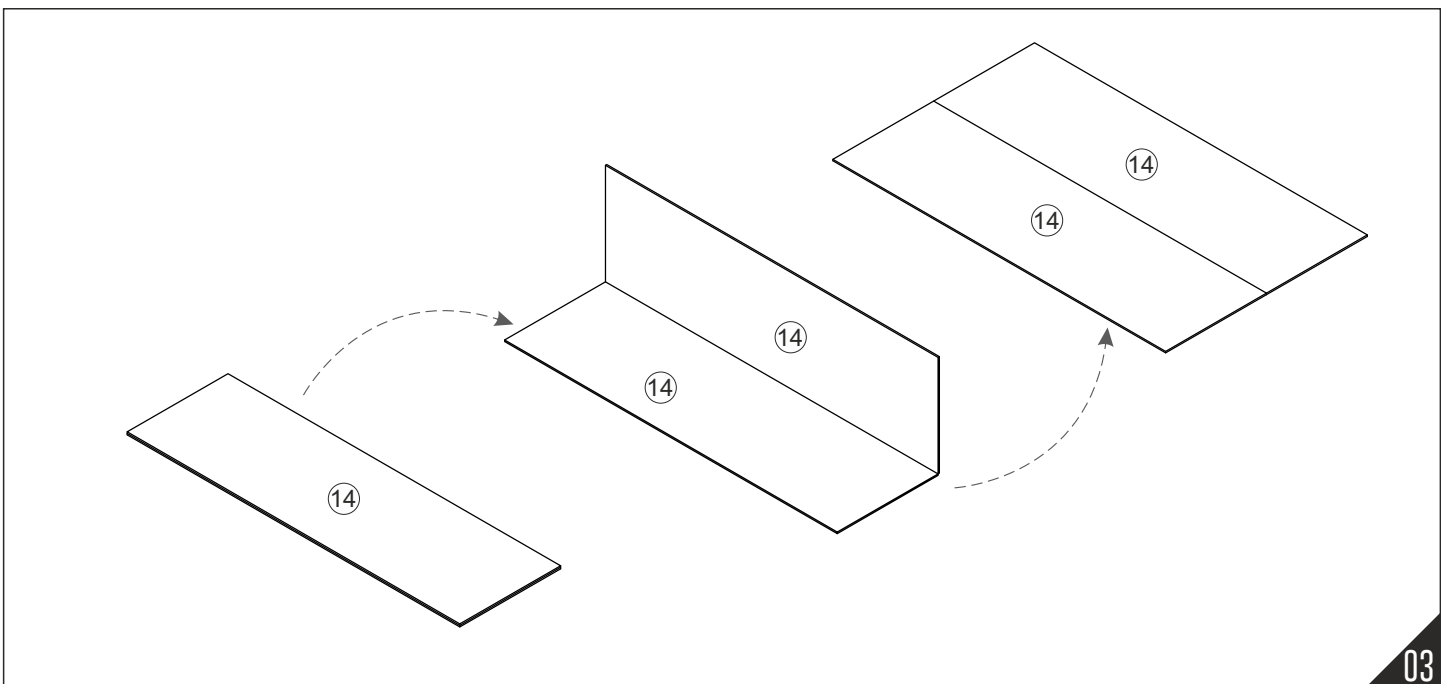

caution!

Minifix is the main connection material used in products. Before starting assembly, please check the drawings below.

Height adjustment: Loosen screw 'C', adjust height, retighten screw 'C'.

Depth adjustment: Loosen fixing 'A', push hinge arm forwards or backwards, retighten screw 'A', fix screw 'B' with a 1/4- turn in clock-wise direction.

Side adjustment: Loosen fixing screw 'A', adjust gap with screw 'B' and retighten screw 'A'.

TOOLBOX

No.	Qty.
1	1
2	1
3	1
4	1
5	1
6	1
7	1
8	1
9	2
10	1
11	1
12	1
13	1
14	2
15	2
16	2
17	2

01

02

03

Metal ayakları mobilya gövdesiyle birleştirirken, vidaları aynı anda yerleştirip eşit bir şekilde sıkalım.