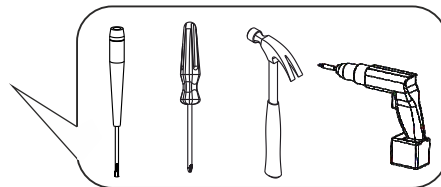

TR/ Eğer ürününüzle ilgili yardıma ihtiyacınız olursa email: info@furmet.com.tr

UK/ If you need information about your product, email: info@furmet.com.tr

GE/ Wenn Sie Fragen zu Ihrem Produkt, email: info@furmet.com.tr

FR/ Si vous avez des questions sur votre produit, email: info@furmet.com.tr

ES/ Si tiene alguna pregunta acerca de su producto, email: info@furmet.com.tr

PT/ Se você tiver dúvidas sobre o seu produto, email: info@furmet.com.tr

SE/ Om du har frågor om din produkt, email: info@furmet.com.tr

NW/ Hvis du trenger informasjon om produktet, email: info@furmet.com.tr

IT/ Se hai delle domande sul tuo articolo, ecco la mail via nuestro website

PL/ Jeśli mają Państwo pytania dotyczące produktu, email: info@furmet.com.tr

RU/ Если Вам необходима дополнительная информация о товаре, свяжитесь с нами по email: info@furmet.com.tr