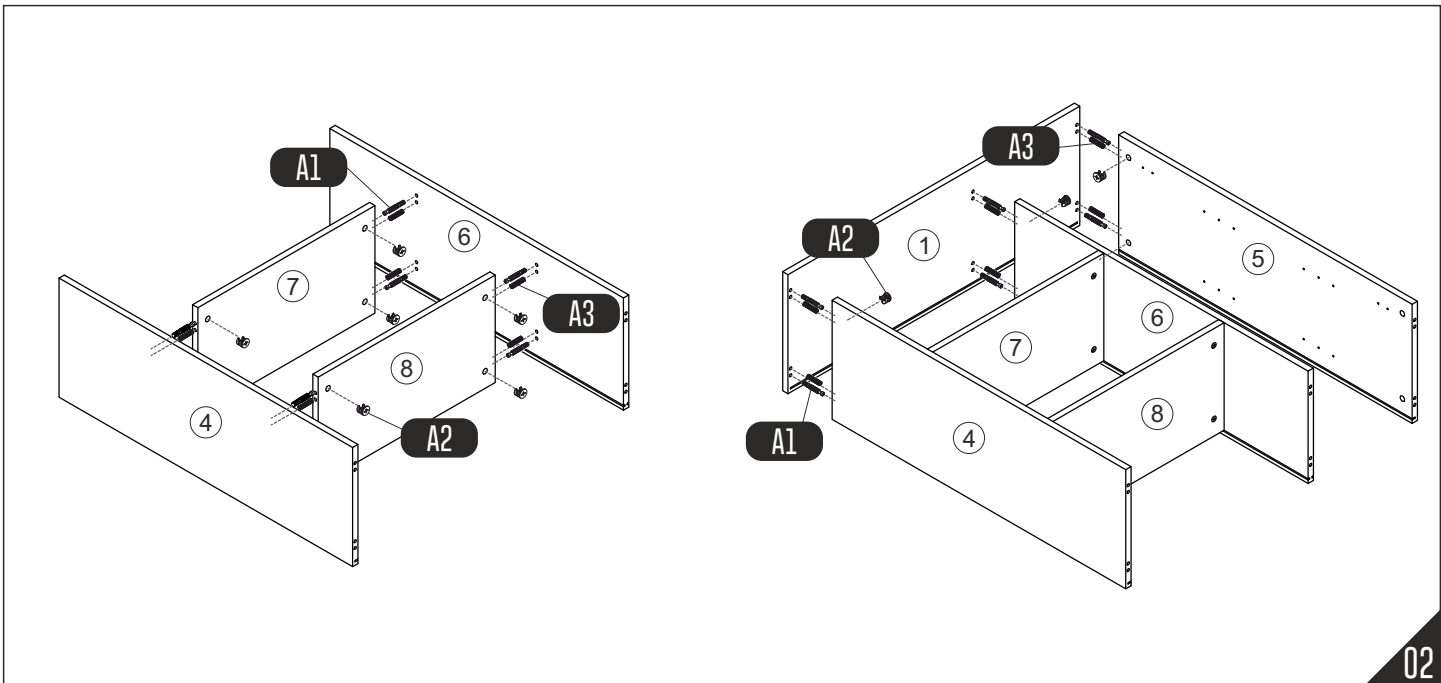

caution!

Minifix is the main connection material used in products. Before starting assembly, please check the drawings below.

Height adjustment: Loosen screw 'C', adjust height, retighten screw 'C'.

Depth adjustment: Loosen fixing 'A', push hinge arm forwards or backwards, retighten screw 'A', fix screw 'B' with a 1/4- turn in clock-wise direction.

Side adjustment: Loosen fixing screw 'A', adjust gap with screw 'B' and retighten screw 'A'.

TOOLBOX

No.	Qty.
1	1
2	1
3	1
4	1
5	1
6	1
7	1
8	1
9	2
10	1
11	1
12	1
13	1
14	2
15	2
16	2
17	2

01

02

03

Metal ayakları mobilya gövdesiyle birleştirirken, vidaları aynı anda yerleştirip eşit bir şekilde sıkalım.