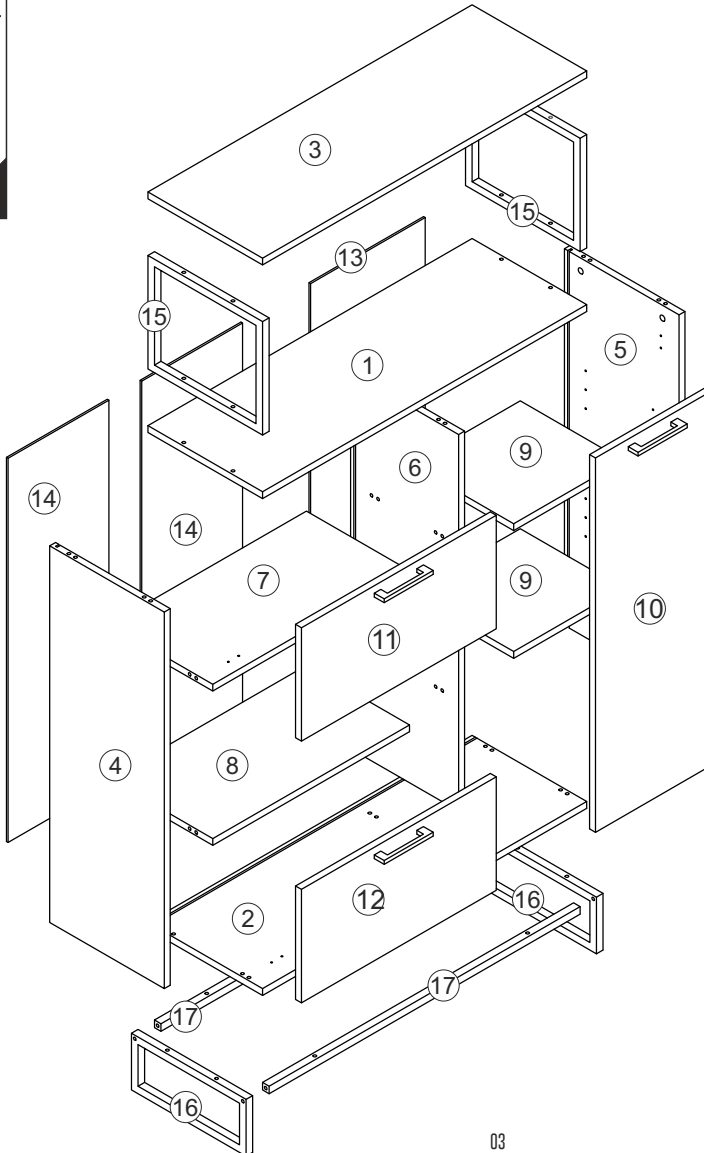

caution!

Minifix is the main connection material used in products. Before starting assembly, please check the drawings below.

Height adjustment: Loosen screw 'C', adjust height, retighten screw 'C'.

Depth adjustment: Loosen fixing 'A', push hinge arm forwards or backwards, retighten screw 'A', fix screw 'B' with a 1/4- turn in clock-wise direction.

Side adjustment: Loosen fixing screw 'A', adjust gap with screw 'B' and retighten screw 'A'.

TOOLBOX

No.	Qty.
1	1
2	1
3	1
4	1
5	1
6	1
7	1
8	1
9	2
10	1
11	1
12	1
13	1
14	2
15	2
16	2
17	2

01

02

03

Metal ayakları mobilya gövdesiyle birleştirirken, vidaları aynı anda yerleştirip eşit bir şekilde sıkalım.