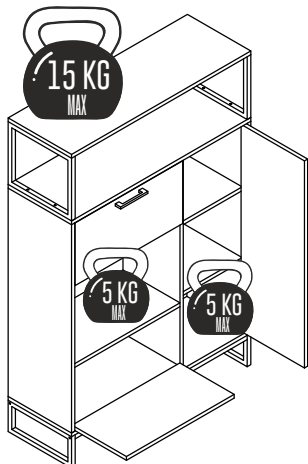

hey you!

PS: Clean only with a damp cloth.
NOT: Yalnızca nemli bir bezle temizleyiniz.