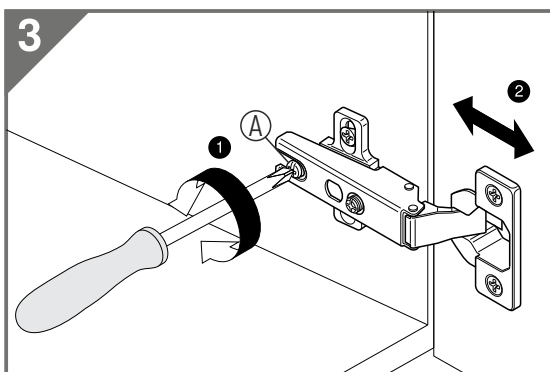

caution!

Minifix is the main connection material used in products. Before starting assembly, please check the drawings below.

Height adjustment: Loosen screw 'C', adjust height, retighten screw 'C'.

Depth adjustment: Loosen fixing 'A', push hinge arm forwards or backwards, retighten screw 'A', fix screw 'B' with a 1/4- turn in clock-wise direction.