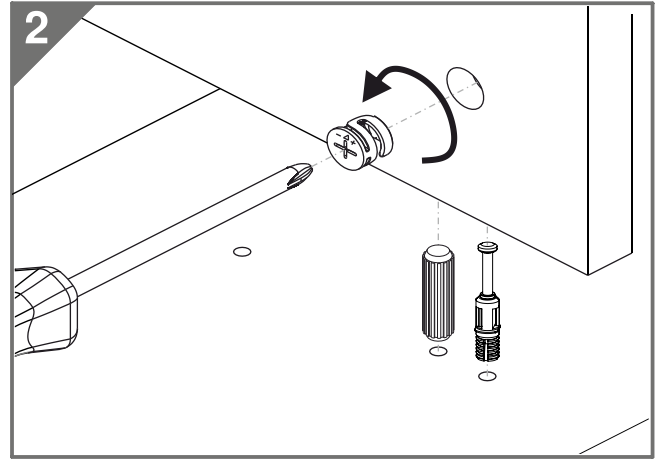

caution!

Minifix is the main connection material used in products. Before starting assembly, please check the drawings below.

Height adjustment: Loosen screw 'C', adjust height, retighten screw 'C'.

Depth adjustment: Loosen fixing 'A', push hinge arm forwards or backwards, retighten screw 'A', fix screw 'B' with a 1/4- turn in clock-wise direction.