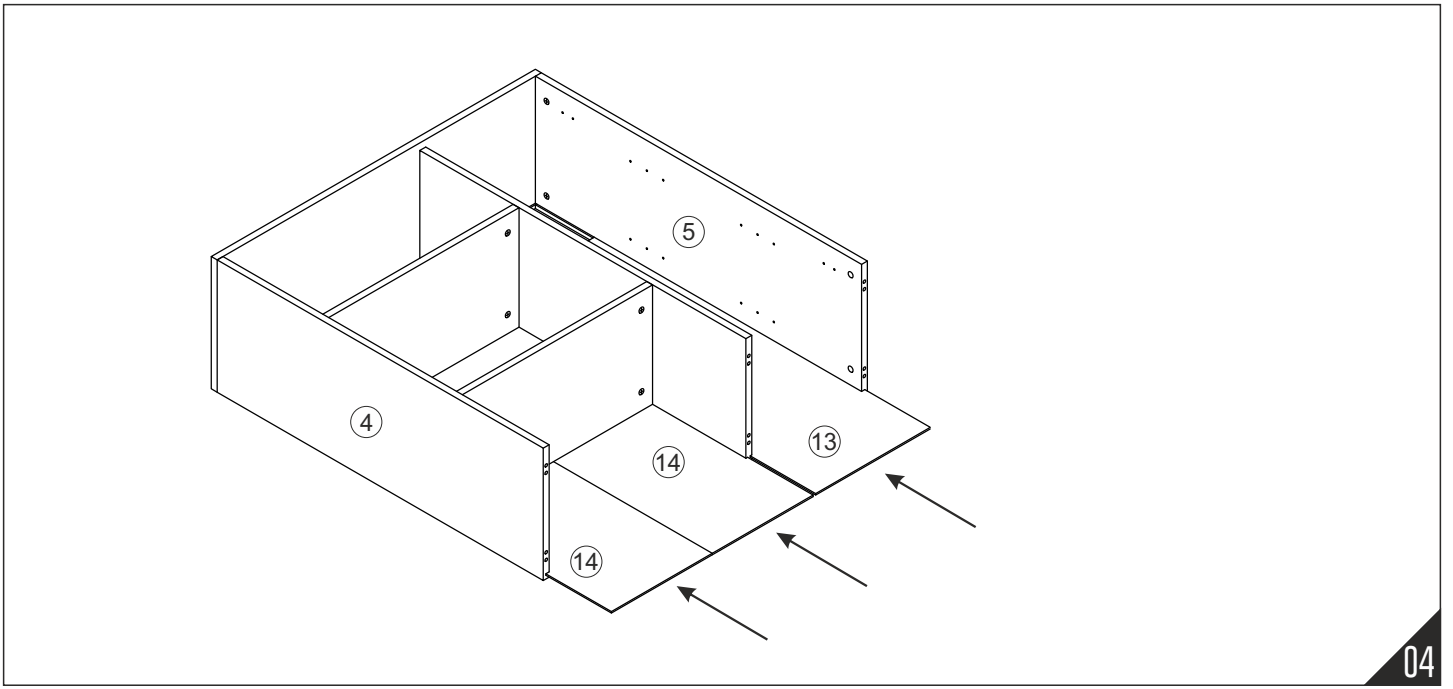

caution!

Minifix is the main connection material used in products. Before starting assembly, please check the drawings below.

Height adjustment: Loosen screw 'C', adjust height, retighten screw 'C'.

Depth adjustment: Loosen fixing 'A', push hinge arm forwards or backwards, retighten screw 'A', fix screw 'B' with a 1/4- turn in clock-wise direction.

Side adjustment: Loosen fixing screw 'A', adjust gap with screw 'B' and retighten screw 'A'.

TOOLBOX

No.	Qty.
1	1
2	1
3	1
4	1
5	1
6	1
7	1
8	1
9	2
10	1
11	1
12	1
13	1
14	2
15	2
16	2
17	2

01

02

03

Metal ayakları mobilya gövdesiyle birleştirirken, vidaları aynı anda yerleştirip eşit bir şekilde sıkalım.