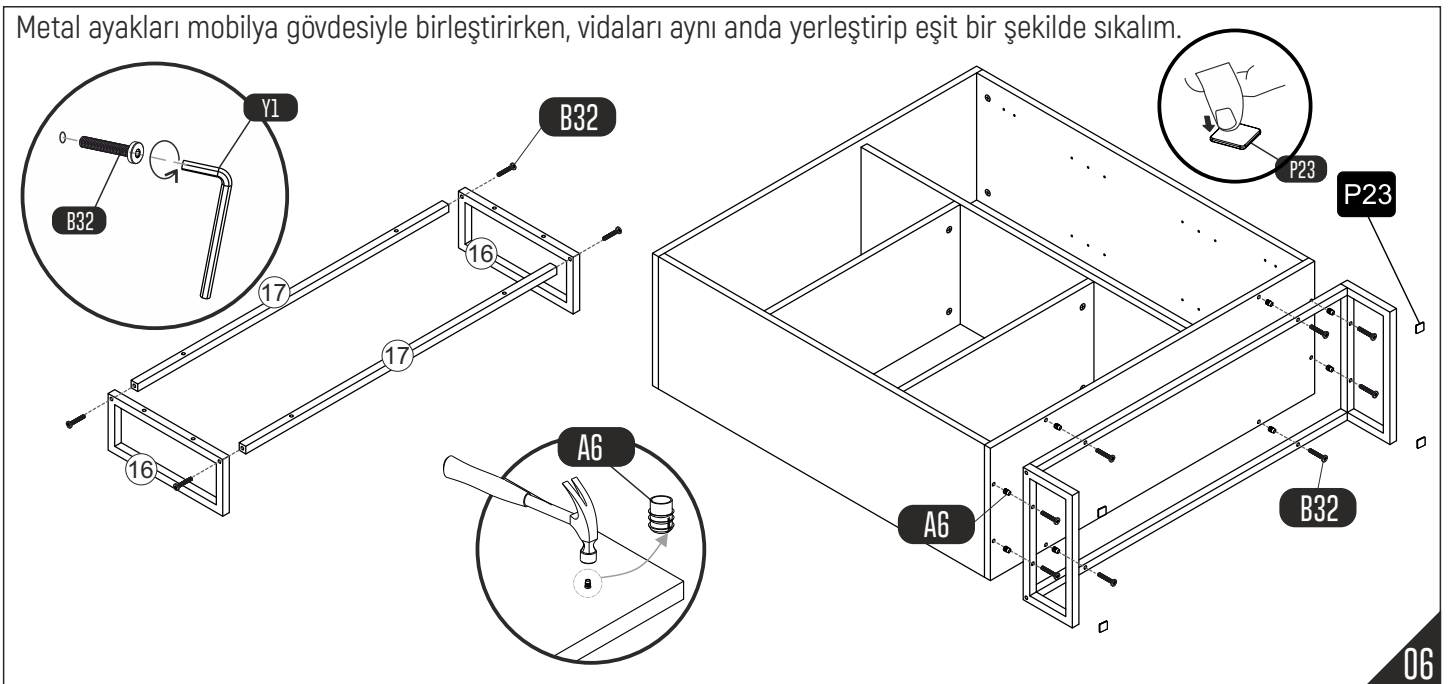

caution!

Minifix is the main connection material used in products. Before starting assembly, please check the drawings below.

Height adjustment: Loosen screw 'C', adjust height, retighten screw 'C'.

Depth adjustment: Loosen fixing 'A', push hinge arm forwards or backwards, retighten screw 'A', fix screw 'B' with a 1/4- turn in clock-wise direction.

Side adjustment: Loosen fixing screw 'A', adjust gap with screw 'B' and retighten screw 'A'.

TOOLBOX

No.	Qty.
1	1
2	1
3	1
4	1
5	1
6	1
7	1
8	1
9	2
10	1
11	1
12	1
13	1
14	2
15	2
16	2
17	2

01

02

03

Metal ayakları mobilya gövdesiyle birleştirirken, vidaları aynı anda yerleştirip eşit bir şekilde sıkalım.