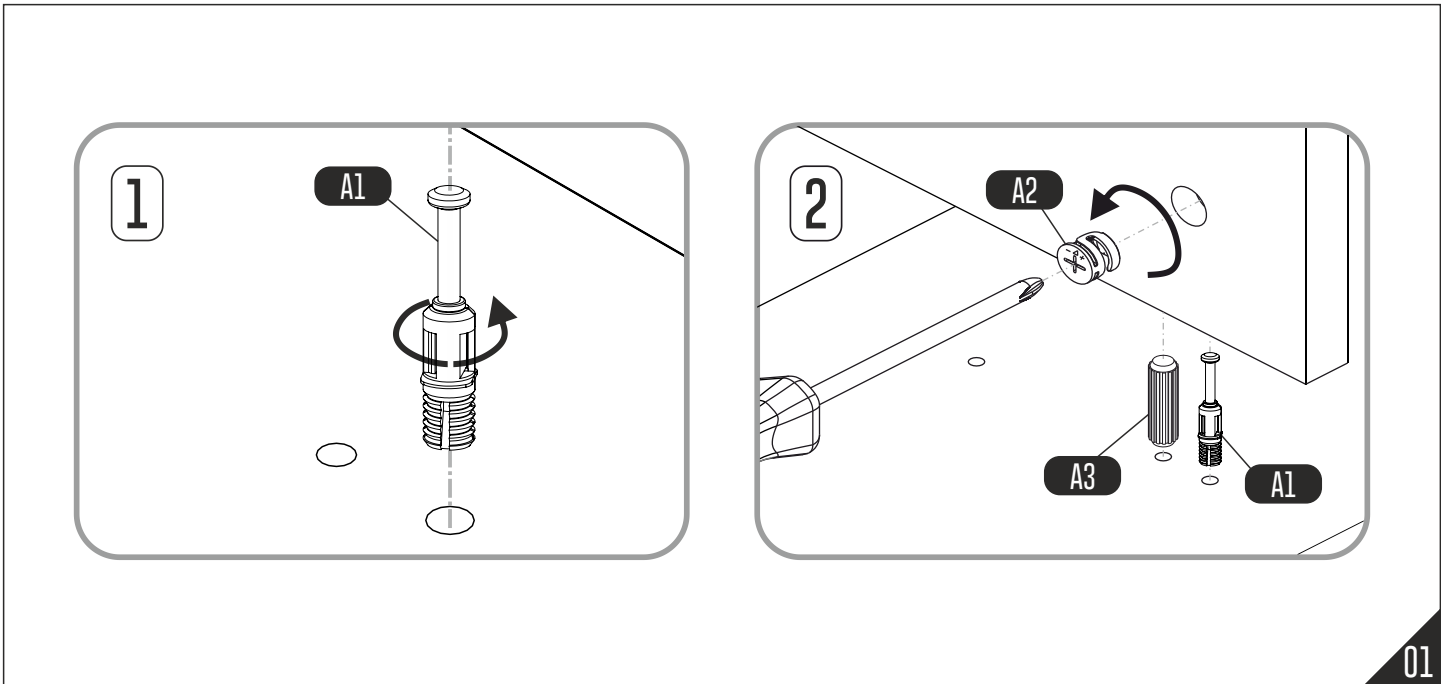

caution!

Minifix is the main connection material used in products. Before starting assembly, please check the drawings below.

Height adjustment: Loosen screw 'C', adjust height, retighten screw 'C'.

Depth adjustment: Loosen fixing 'A', push hinge arm forwards or backwards, retighten screw 'A', fix screw 'B' with a 1/4- turn in clock-wise direction.

Side adjustment: Loosen fixing screw 'A', adjust gap with screw 'B' and retighten screw 'A'.

TOOLBOX

No.	Qty.
1	1
2	1
3	1
4	1
5	1
6	1
7	1
8	1
9	2
10	1
11	1
12	1
13	1
14	2
15	2
16	2
17	2

01

02

03

Metal ayakları mobilya gövdesiyle birleştirirken, vidaları aynı anda yerleştirip eşit bir şekilde sıkalım.