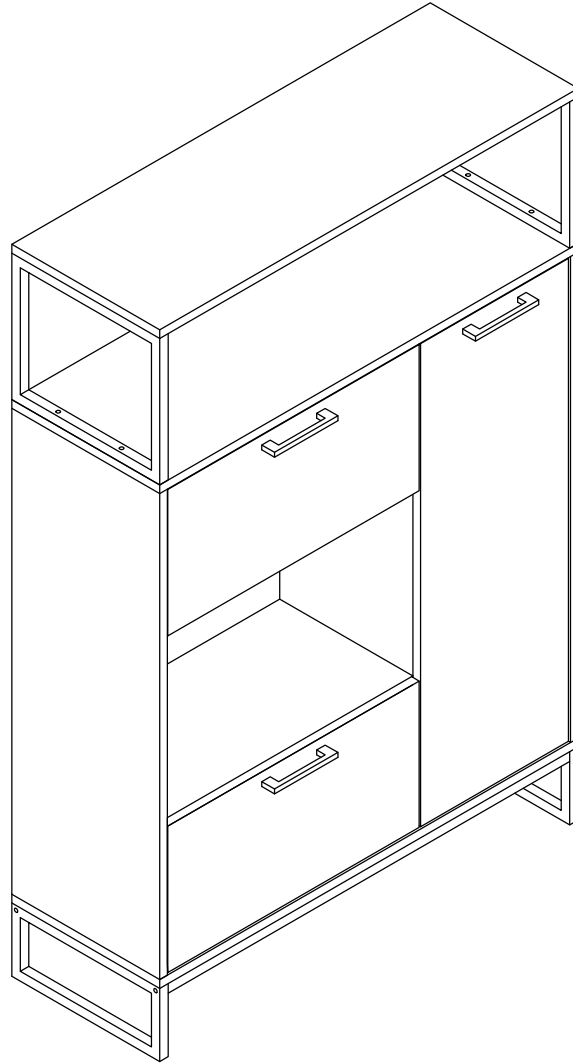

yukon büfe

furmet

MOYEN-MEDIUM
MITTEL-MEDIO