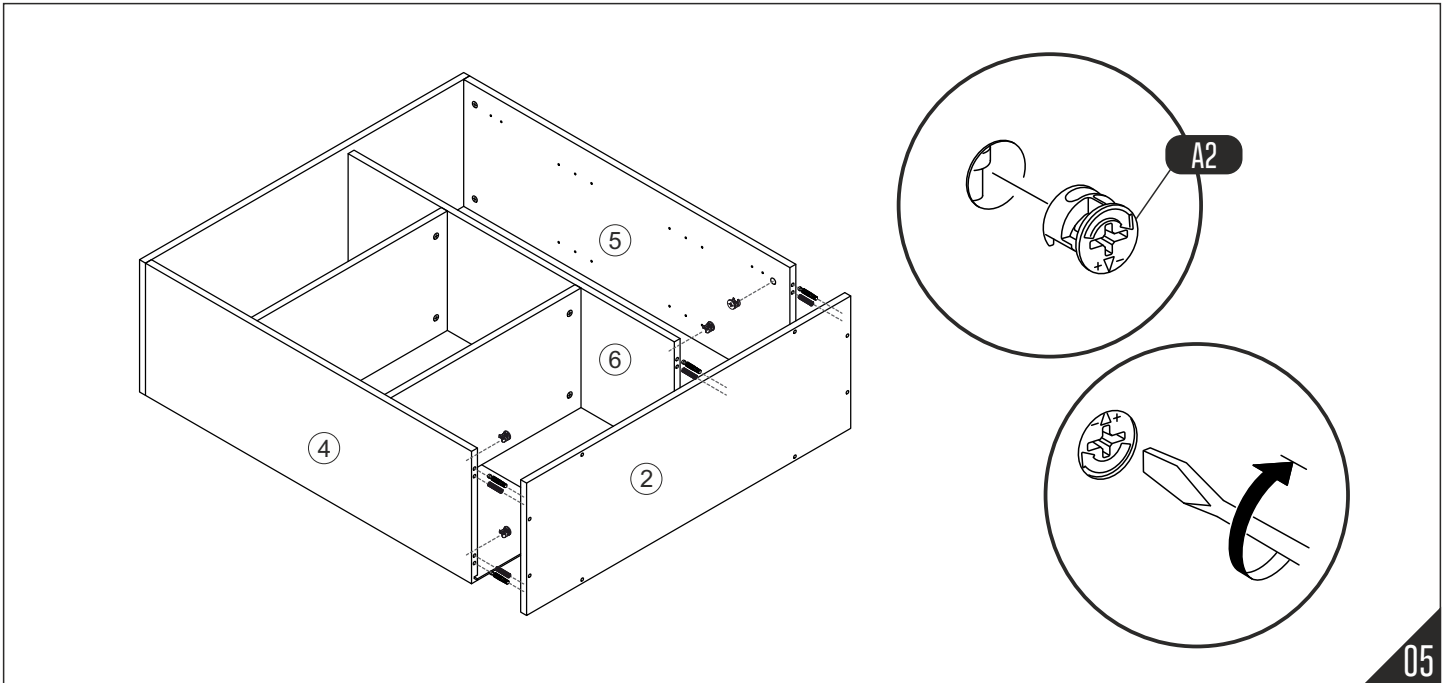

caution!

Minifix is the main connection material used in products. Before starting assembly, please check the drawings below.

Height adjustment: Loosen screw 'C', adjust height, retighten screw 'C'.

Depth adjustment: Loosen fixing 'A', push hinge arm forwards or backwards, retighten screw 'A', fix screw 'B' with a 1/4- turn in clock-wise direction.

Side adjustment: Loosen fixing screw 'A', adjust gap with screw 'B' and retighten screw 'A'.

TOOLBOX

No.	Qty.
1	1
2	1
3	1
4	1
5	1
6	1
7	1
8	1
9	2
10	1
11	1
12	1
13	1
14	2
15	2
16	2
17	2

01

02

03

Metal ayakları mobilya gövdesiyle birleştirirken, vidaları aynı anda yerleştirip eşit bir şekilde sıkalım.