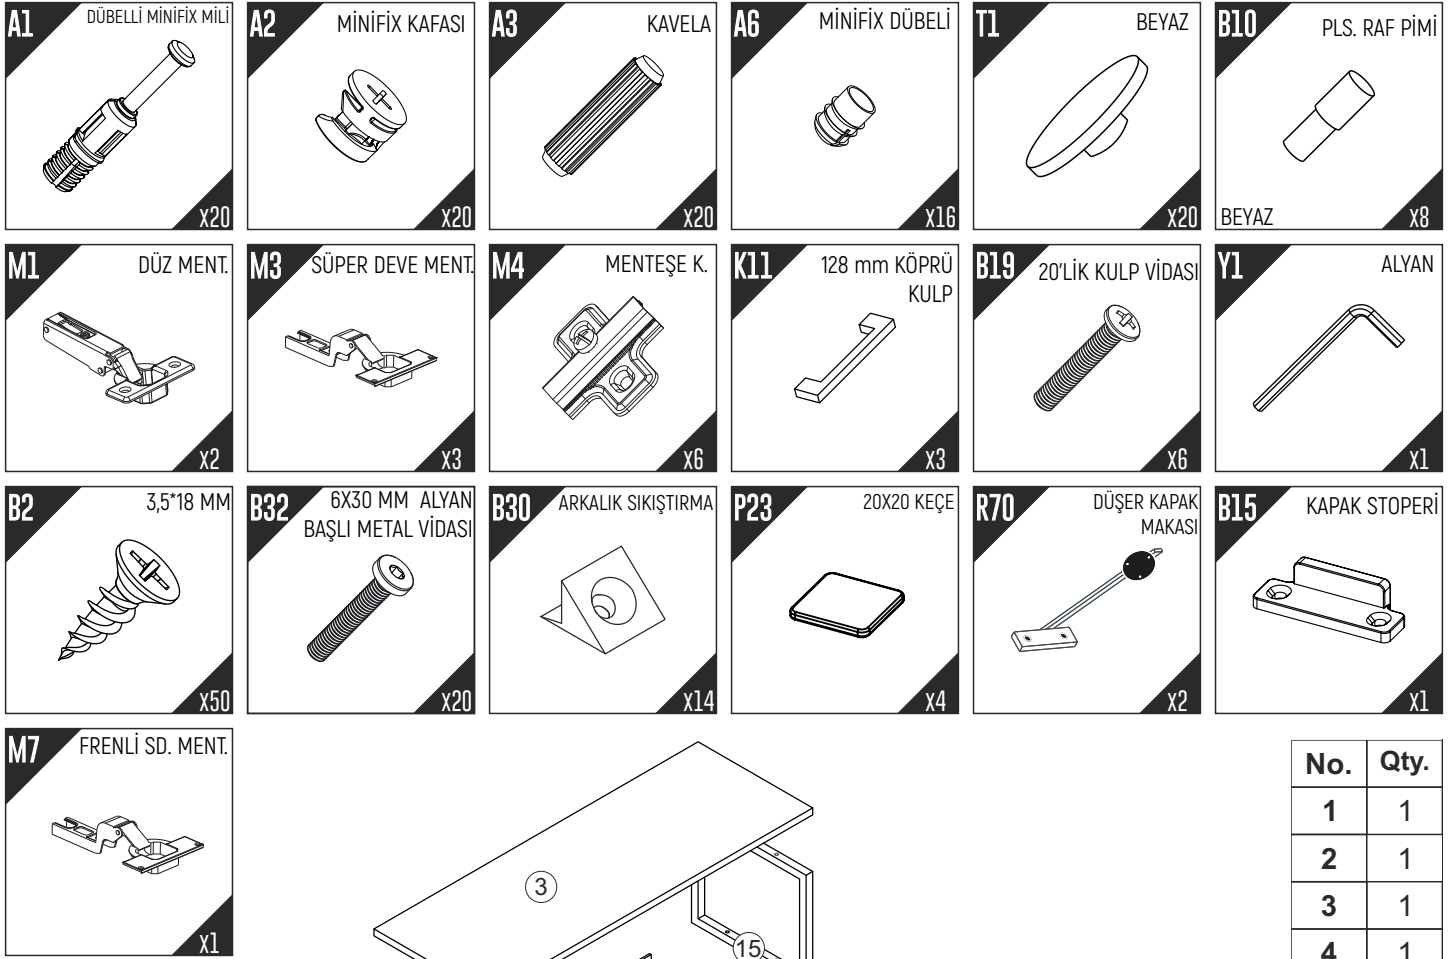

caution!

Minifix is the main connection material used in products. Before starting assembly, please check the drawings below.

Height adjustment: Loosen screw 'C', adjust height, retighten screw 'C'.

Depth adjustment: Loosen fixing 'A', push hinge arm forwards or backwards, retighten screw 'A', fix screw 'B' with a 1/4- turn in clock-wise direction.

Side adjustment: Loosen fixing screw 'A', adjust gap with screw 'B' and retighten screw 'A'.

TOOLBOX

No.	Qty.
1	1
2	1
3	1
4	1
5	1
6	1
7	1
8	1
9	2
10	1
11	1
12	1
13	1
14	2
15	2
16	2
17	2

01

02

03

Metal ayakları mobilya gövdesiyle birleştirirken, vidaları aynı anda yerleştirip eşit bir şekilde sıkalım.