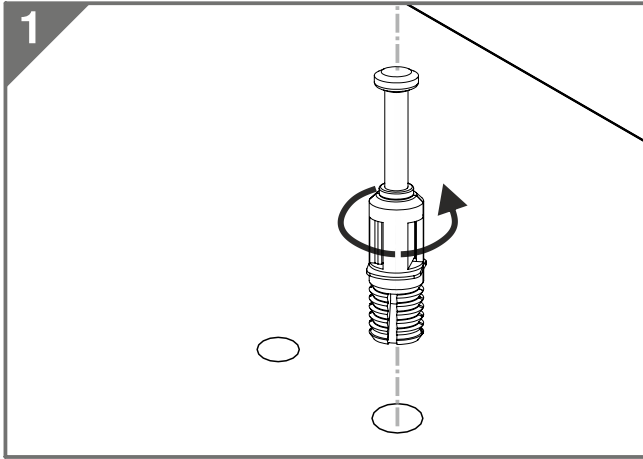

caution!

Minifix is the main connection material used in products. Before starting assembly, please check the drawings below.

Height adjustment: Loosen screw 'C', adjust height, retighten screw 'C'.

Depth adjustment: Loosen fixing 'A', push hinge arm forwards or backwards, retighten screw 'A', fix screw 'B' with a 1/4- turn in clock-wise direction.