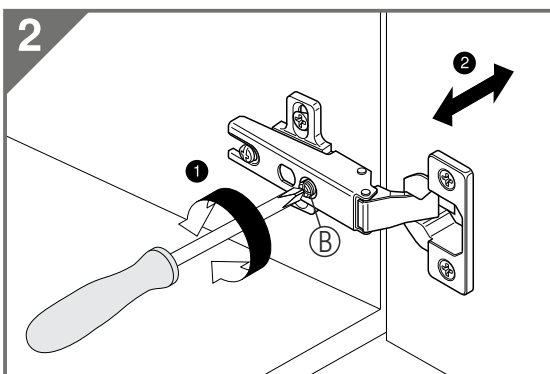

caution!

Minifix is the main connection material used in products. Before starting assembly, please check the drawings below.

Height adjustment: Loosen screw 'C', adjust height, retighten screw 'C'.

Depth adjustment: Loosen fixing 'A', push hinge arm forwards or backwards, retighten screw 'A', fix screw 'B' with a 1/4- turn in clock-wise direction.