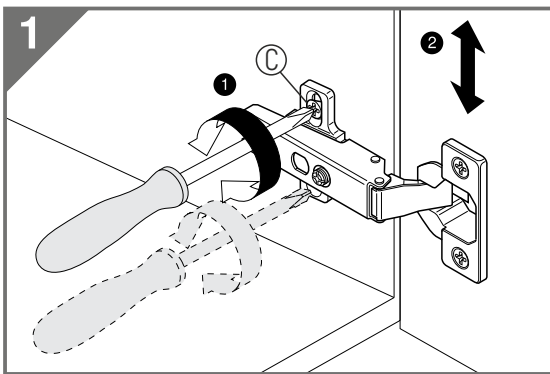

caution!

Minifix is the main connection material used in products. Before starting assembly, please check the drawings below.

Height adjustment: Loosen screw 'C', adjust height, retighten screw 'C'.

Depth adjustment: Loosen fixing 'A', push hinge arm forwards or backwards, retighten screw 'A', fix screw 'B' with a 1/4- turn in clock-wise direction.