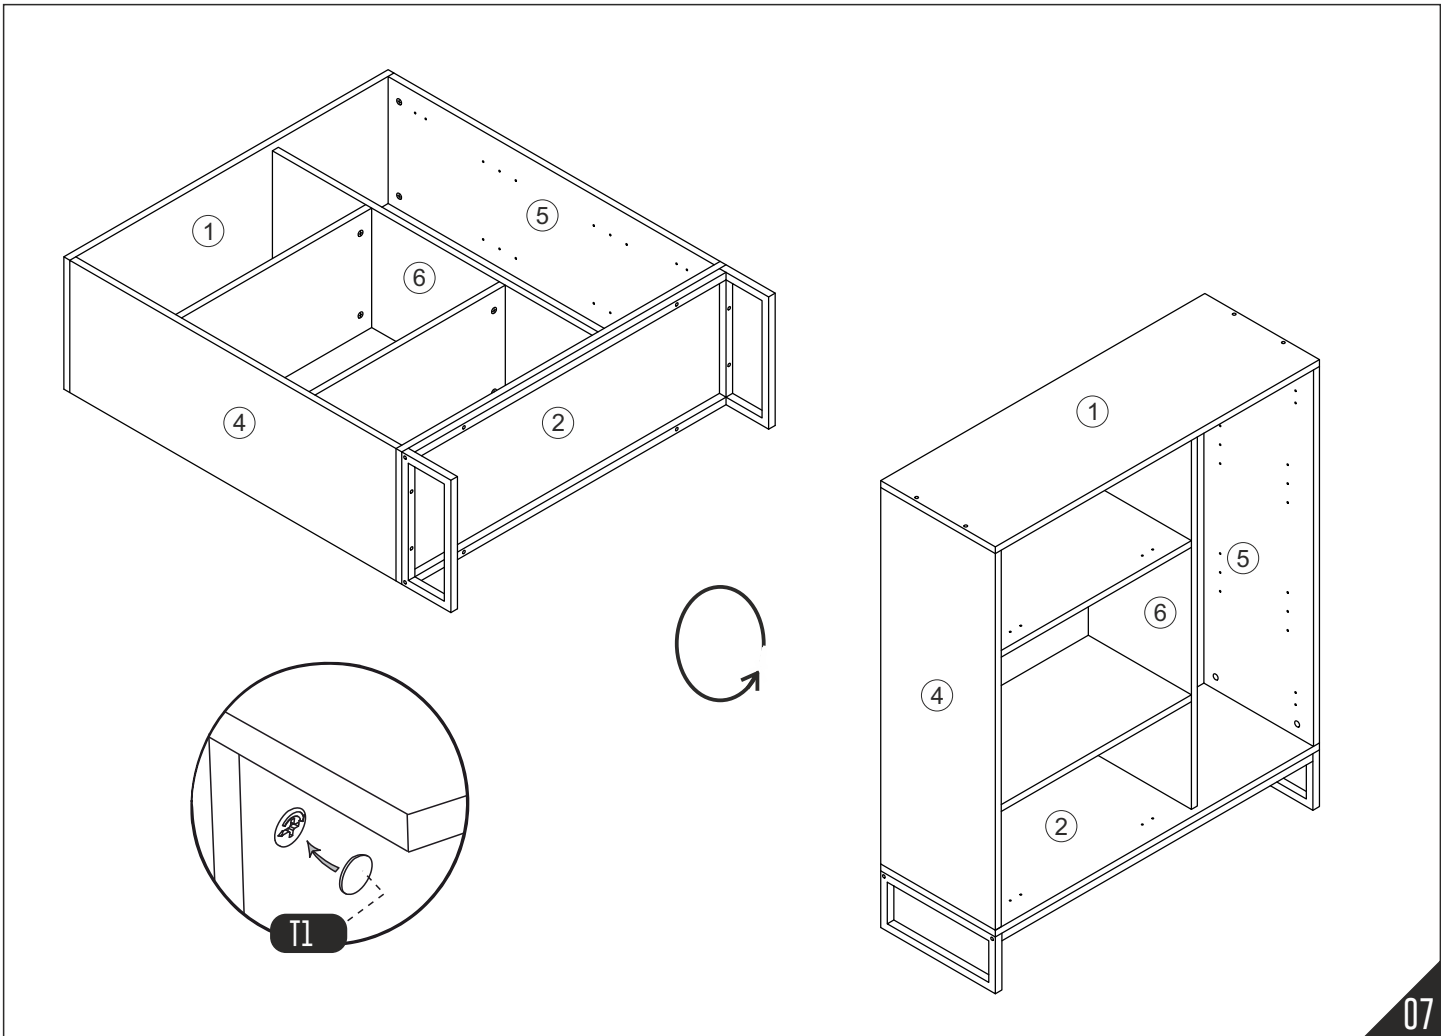

caution!

Minifix is the main connection material used in products. Before starting assembly, please check the drawings below.

Height adjustment: Loosen screw 'C', adjust height, retighten screw 'C'.

Depth adjustment: Loosen fixing 'A', push hinge arm forwards or backwards, retighten screw 'A', fix screw 'B' with a 1/4- turn in clock-wise direction.

Side adjustment: Loosen fixing screw 'A', adjust gap with screw 'B' and retighten screw 'A'.

TOOLBOX

No.	Qty.
1	1
2	1
3	1
4	1
5	1
6	1
7	1
8	1
9	2
10	1
11	1
12	1
13	1
14	2
15	2
16	2
17	2

01

02

03

Metal ayakları mobilya gövdesiyle birleştirirken, vidaları aynı anda yerleştirip eşit bir şekilde sıkalım.