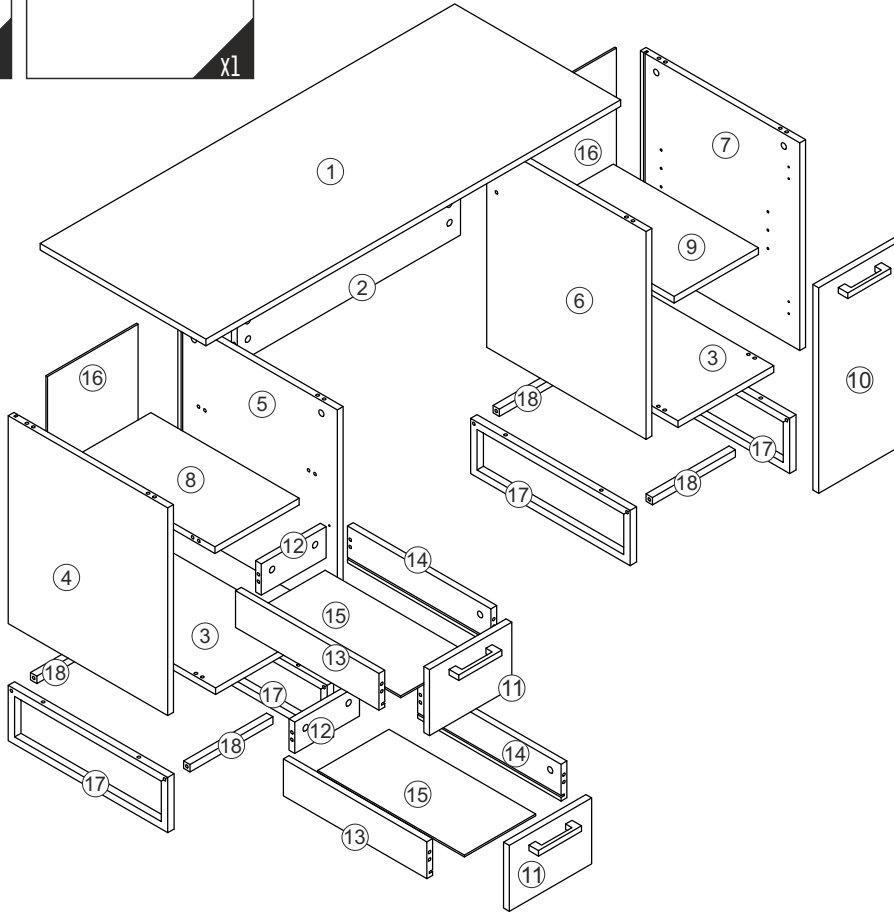

TOOLBOX

No.	Qty.
1	1
2	1
3	2
4	1
5	1
6	1
7	1
8	1
9	1
10	1
11	2
12	2
13	2
14	2
15	2
16	2
17	4
18	4