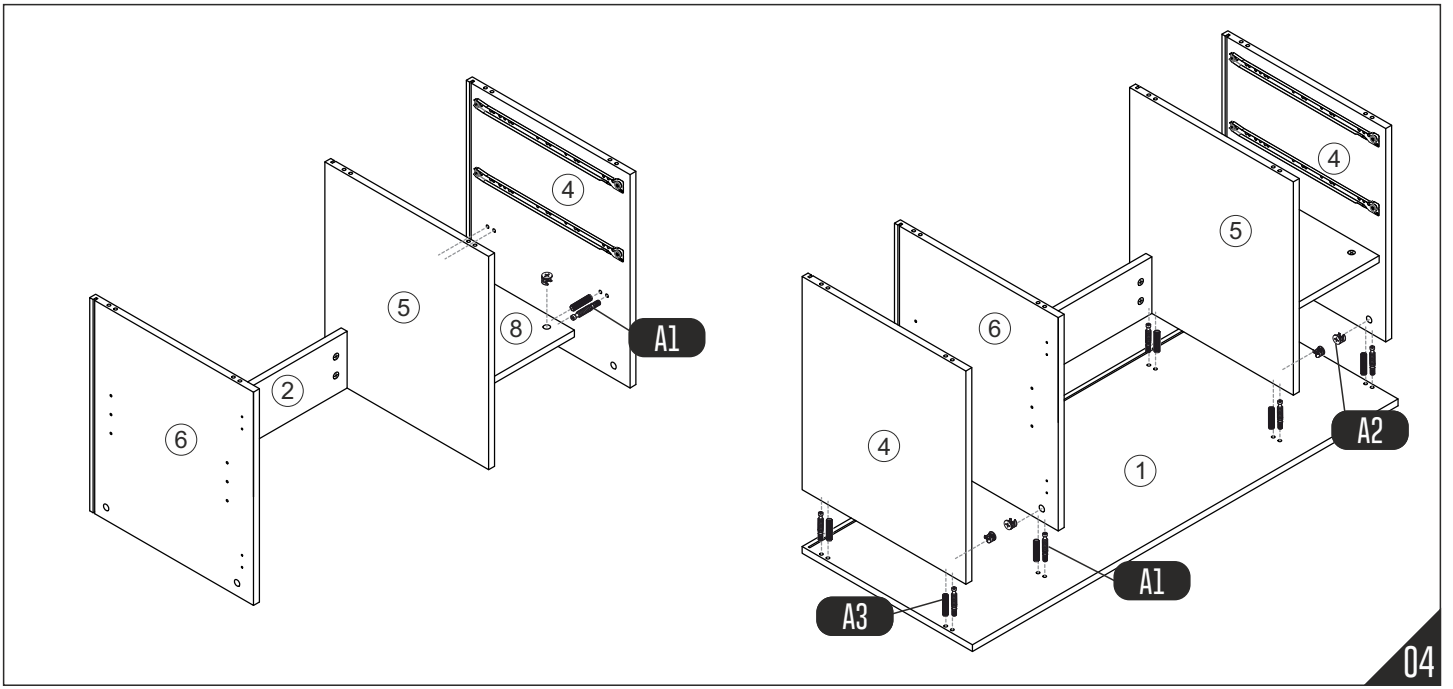

04

05

Metal ayakları mobilya gövdesiyle birleştirirken, vidaları aynı anda yerleştirip eşit bir şekilde sıkalım.

06