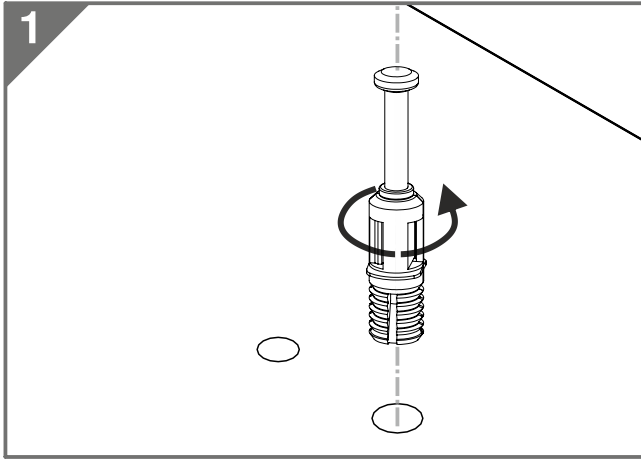

# caution!

Minifix is the main connection material used in products. Before starting assembly, please check the drawings below.

Height adjustment: Loosen screw 'C', adjust height, retighten screw 'C'.

Depth adjustment: Loosen fixing 'A', push hinge arm forwards or backwards, retighten screw 'A', fix screw 'B' with a 1/4- turn in clock-wise direction.