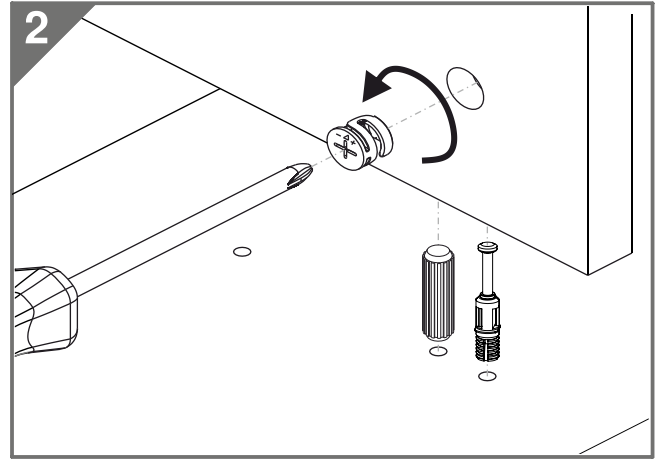

# caution!

Minifix is the main connection material used in products. Before starting assembly, please check the drawings below.

Height adjustment: Loosen screw 'C', adjust height, retighten screw 'C'.

Depth adjustment: Loosen fixing 'A', push hinge arm forwards or backwards, retighten screw 'A', fix screw 'B' with a 1/4- turn in clock-wise direction.