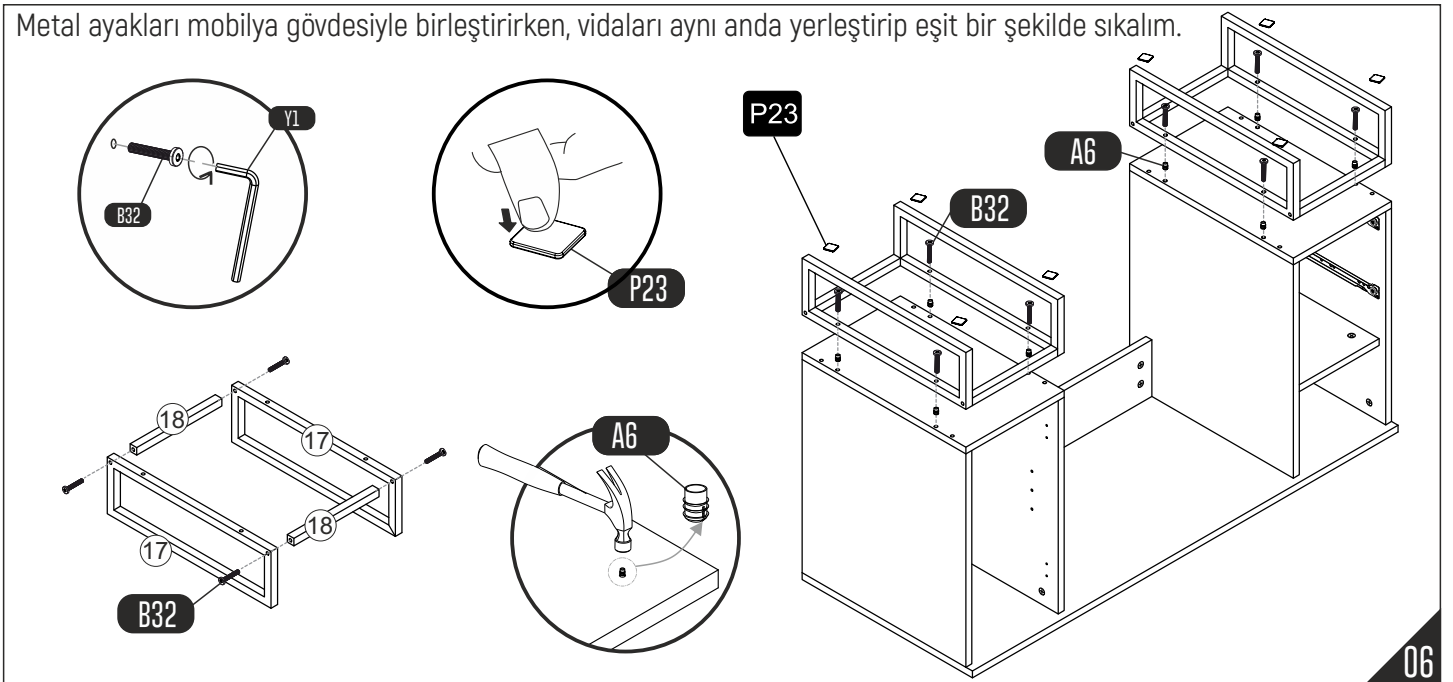

05

Metal ayakları mobilya gövdesiyle birleştirirken, vidaları aynı anda yerleştirip eşit bir şekilde sıkalım.