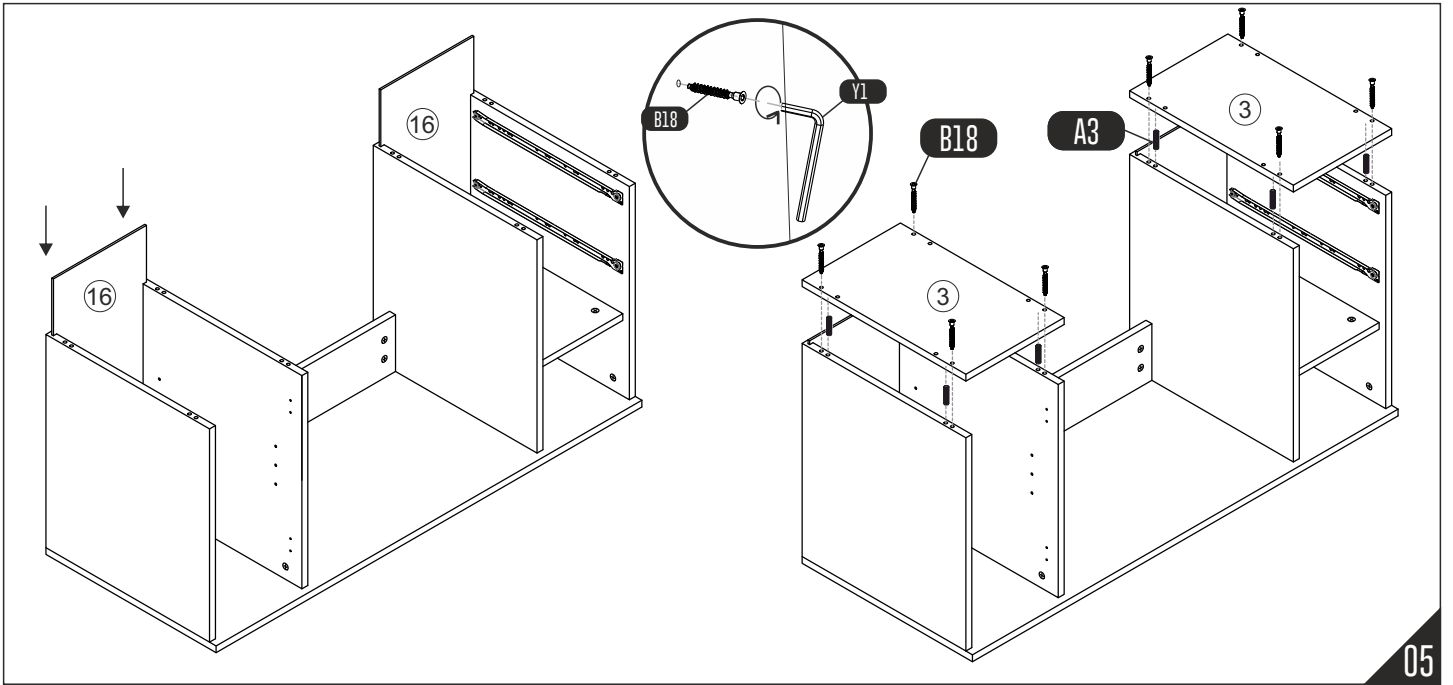

04

05

Metal ayakları mobilya gövdesiyle birleştirirken, vidaları aynı anda yerleştirip eşit bir şekilde sıkalım.

06