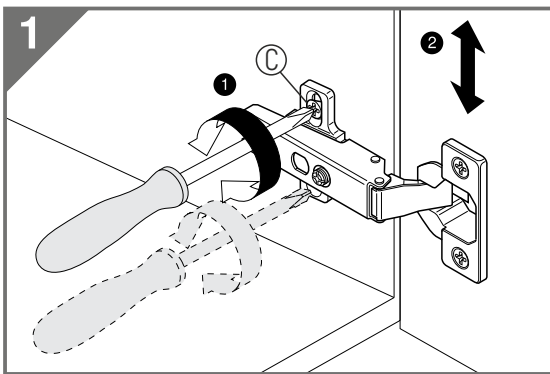

# caution!

Minifix is the main connection material used in products. Before starting assembly, please check the drawings below.

Height adjustment: Loosen screw 'C', adjust height, retighten screw 'C'.

Depth adjustment: Loosen fixing 'A', push hinge arm forwards or backwards, retighten screw 'A', fix screw 'B' with a 1/4- turn in clock-wise direction.