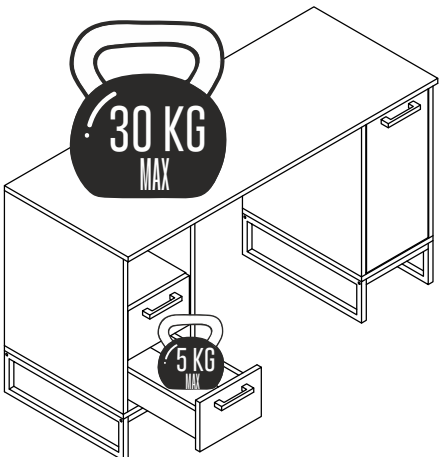

# caution!

Minifix is the main connection material used in products. Before starting assembly, please check the drawings below.

Height adjustment: Loosen screw 'C', adjust height, retighten screw 'C'.

Depth adjustment: Loosen fixing 'A', push hinge arm forwards or backwards, retighten screw 'A', fix screw 'B' with a 1/4- turn in clock-wise direction.