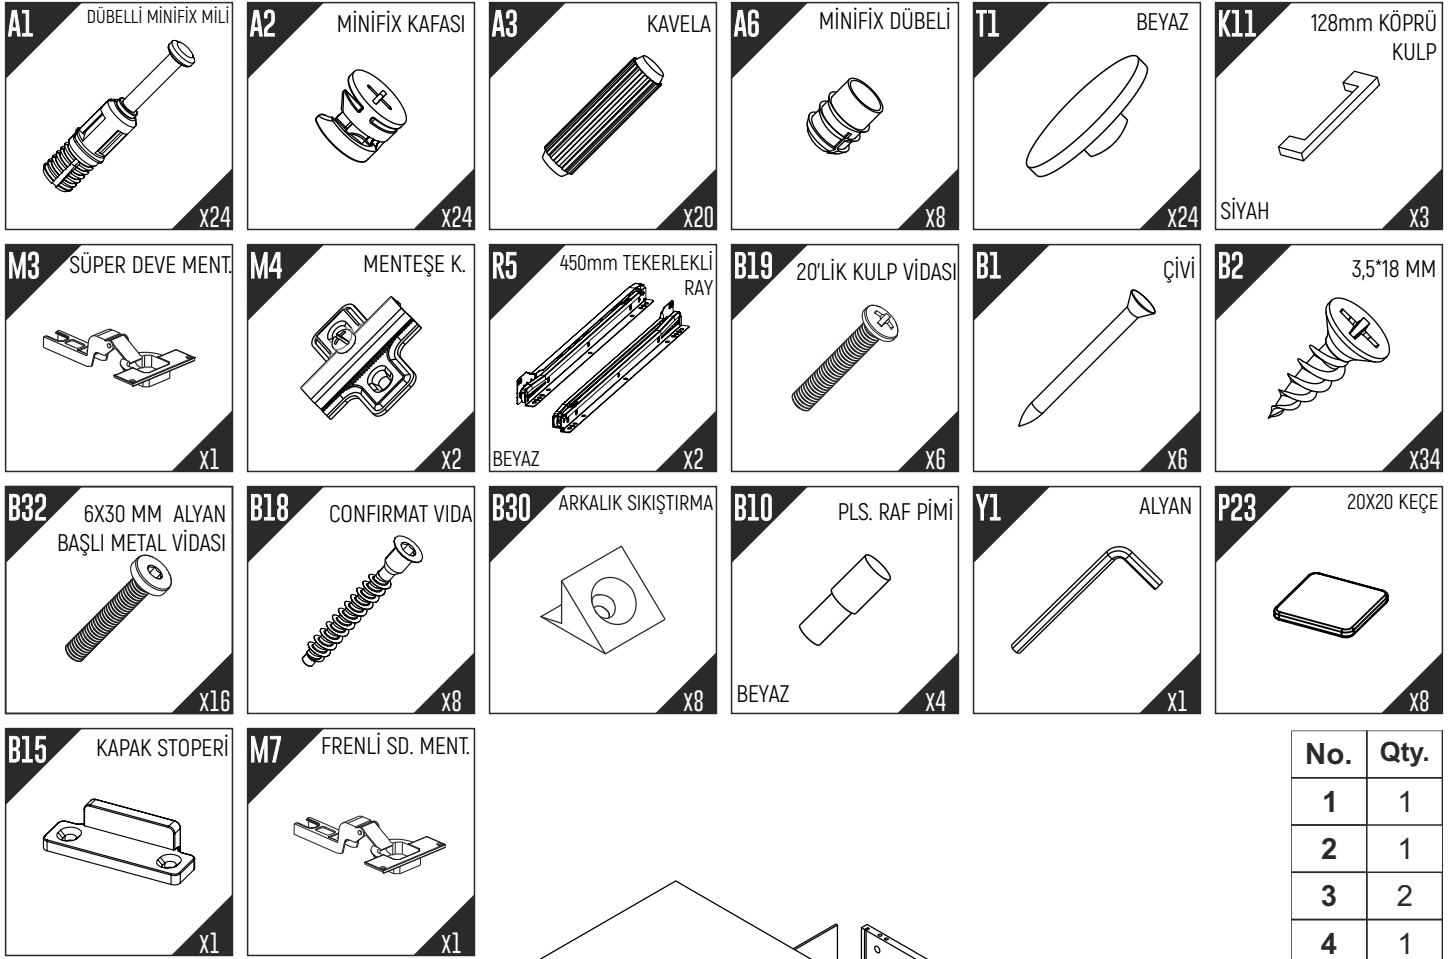

TOOLBOX

No.	Qty.
1	1
2	1
3	2
4	1
5	1
6	1
7	1
8	1
9	1
10	1
11	2
12	2
13	2
14	2
15	2
16	2
17	4
18	4