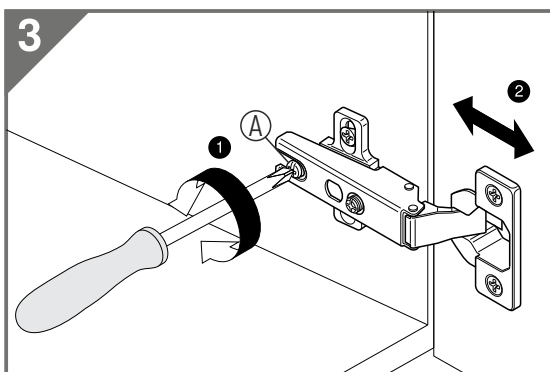

# caution!

Minifix is the main connection material used in products. Before starting assembly, please check the drawings below.

Height adjustment: Loosen screw 'C', adjust height, retighten screw 'C'.

Depth adjustment: Loosen fixing 'A', push hinge arm forwards or backwards, retighten screw 'A', fix screw 'B' with a 1/4- turn in clock-wise direction.