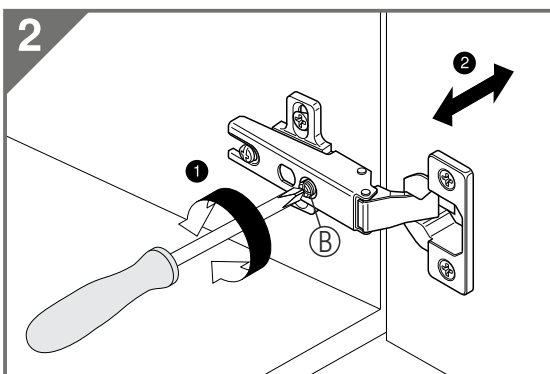

# caution!

Minifix is the main connection material used in products. Before starting assembly, please check the drawings below.

Height adjustment: Loosen screw 'C', adjust height, retighten screw 'C'.

Depth adjustment: Loosen fixing 'A', push hinge arm forwards or backwards, retighten screw 'A', fix screw 'B' with a 1/4- turn in clock-wise direction.