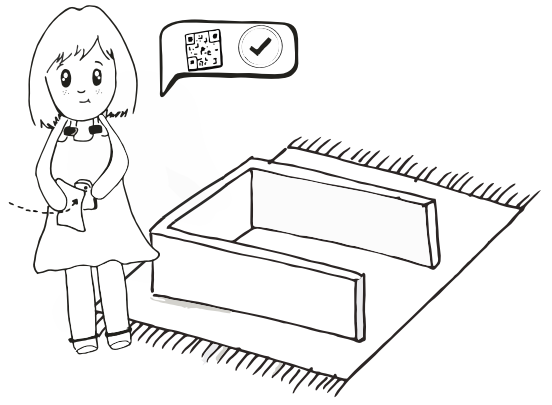

# caution!

Minifix is the main connection material used in products. Before starting assembly, please check the drawings below.

Height adjustment: Loosen screw 'C', adjust height, retighten screw 'C'.

Depth adjustment: Loosen fixing 'A', push hinge arm forwards or backwards, retighten screw 'A', fix screw 'B' with a 1/4- turn in clock-wise direction.