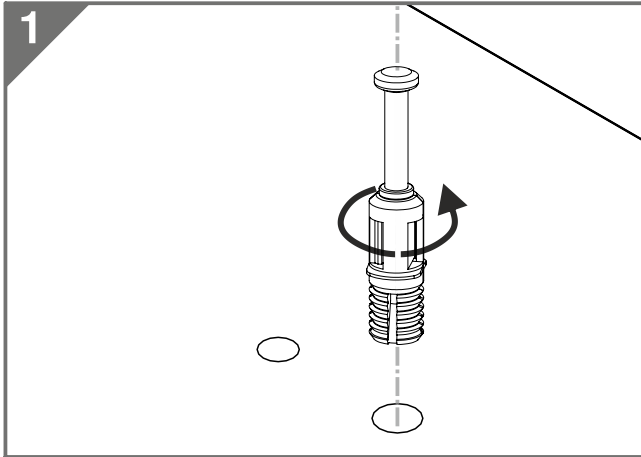

Height adjustment: Loosen screw 'C', adjust height, retighten screw 'C'.

Depth adjustment: Loosen fixing 'A', push hinge arm forwards or backwards, retighten screw 'A', fix screw 'B' with a 1/4- turn in clock-wise direction.