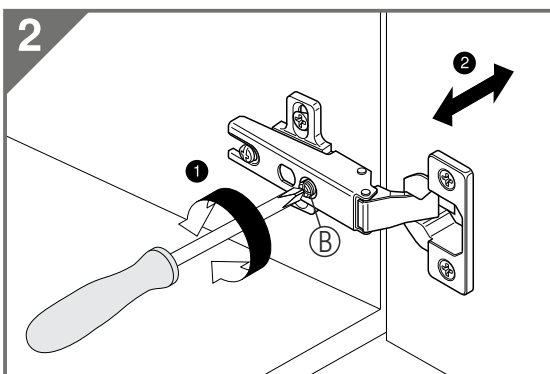

Height adjustment: Loosen screw 'C', adjust height, retighten screw 'C'.

Depth adjustment: Loosen fixing 'A', push hinge arm forwards or backwards, retighten screw 'A', fix screw 'B' with a 1/4- turn in clock-wise direction.