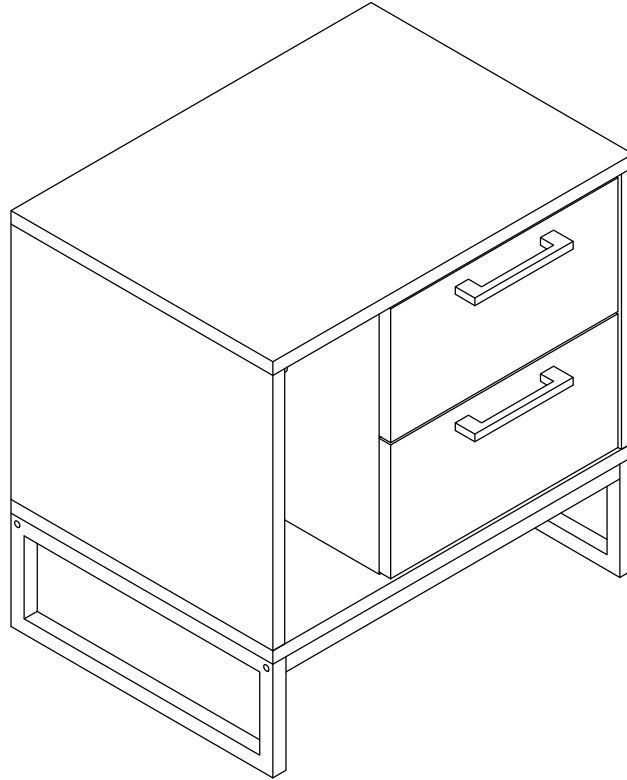

yukon komodin

furmet

MOYEN-MEDIUM
MITTEL-MEDIO