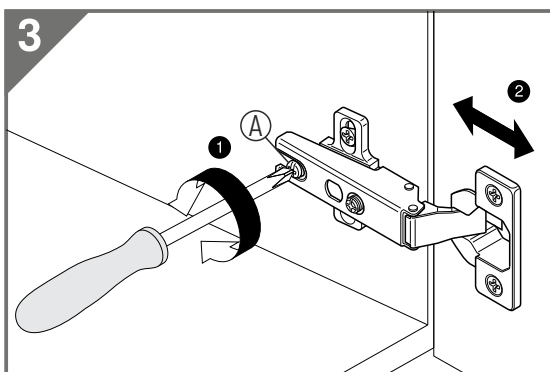

Height adjustment: Loosen screw 'C', adjust height, retighten screw 'C'.

Depth adjustment: Loosen fixing 'A', push hinge arm forwards or backwards, retighten screw 'A', fix screw 'B' with a 1/4- turn in clock-wise direction.