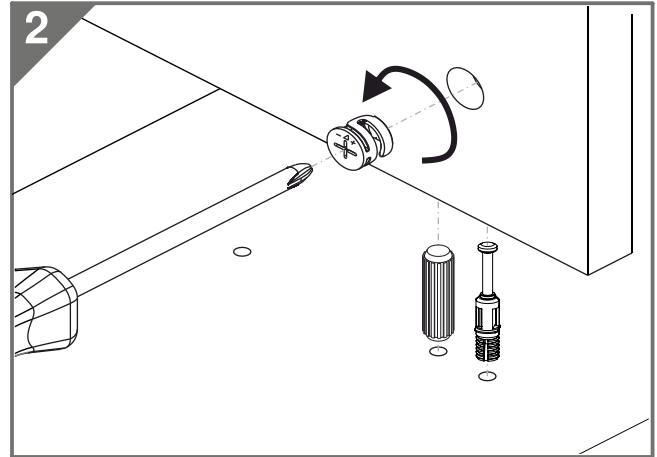

Height adjustment: Loosen screw 'C', adjust height, retighten screw 'C'.

Depth adjustment: Loosen fixing 'A', push hinge arm forwards or backwards, retighten screw 'A', fix screw 'B' with a 1/4- turn in clock-wise direction.