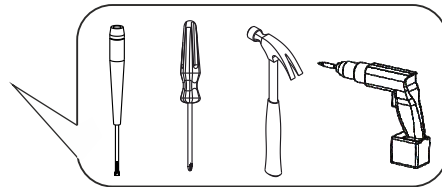

TR/ Eğer ürününüzle ilgili yardıma ihtiyacınız olursa email: info@furmet.com.tr

UK/ If you need information about your product, email: info@furmet.com.tr

GE/ Wenn Sie Fragen zu Ihrem Produkt, email: info@furmet.com.tr

FR/ Si vous avez des questions sur votre produit, email: info@furmet.com.tr

ES/ Si tiene alguna pregunta acerca de su producto, email: info@furmet.com.tr

PT/ Se você tiver dúvidas sobre o seu produto, email: info@furmet.com.tr

SE/ Om du har frågor om din produkt, email: info@furmet.com.tr

NW/ Hvis du trenger informasjon om produktet, email: info@furmet.com.tr

IT/ Se hai delle domande sul tuo articolo, ecco la mail via nuestro website

PL/ Jeśli mają Państwo pytania dotyczące produktu, email: info@furmet.com.tr

RU/ Если Вам необходима дополнительная информация о товаре, свяжитесь с нами по email: info@furmet.com.tr