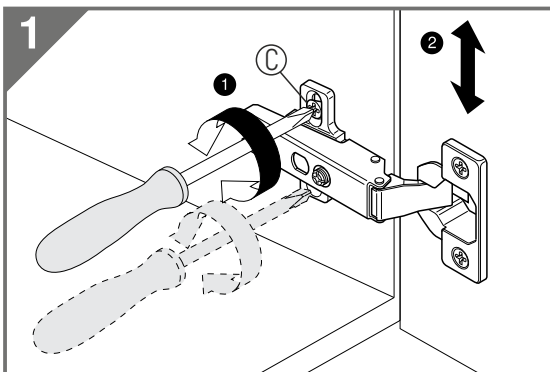

Height adjustment: Loosen screw 'C', adjust height, retighten screw 'C'.

Depth adjustment: Loosen fixing 'A', push hinge arm forwards or backwards, retighten screw 'A', fix screw 'B' with a 1/4- turn in clock-wise direction.