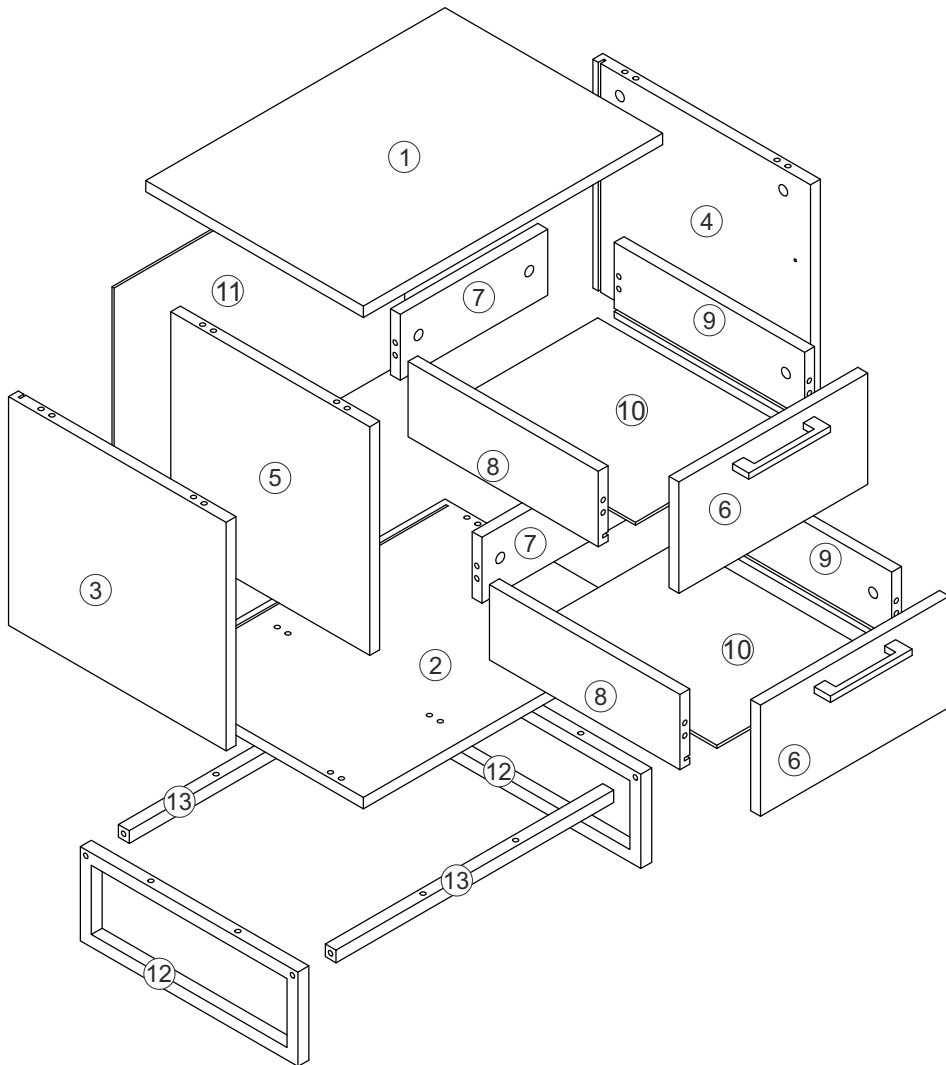

TOOLBOX

No.	Qty.
1	1
2	1
3	1
4	1
5	1
6	2
7	2
8	2
9	2
10	2
11	1
12	2
13	2