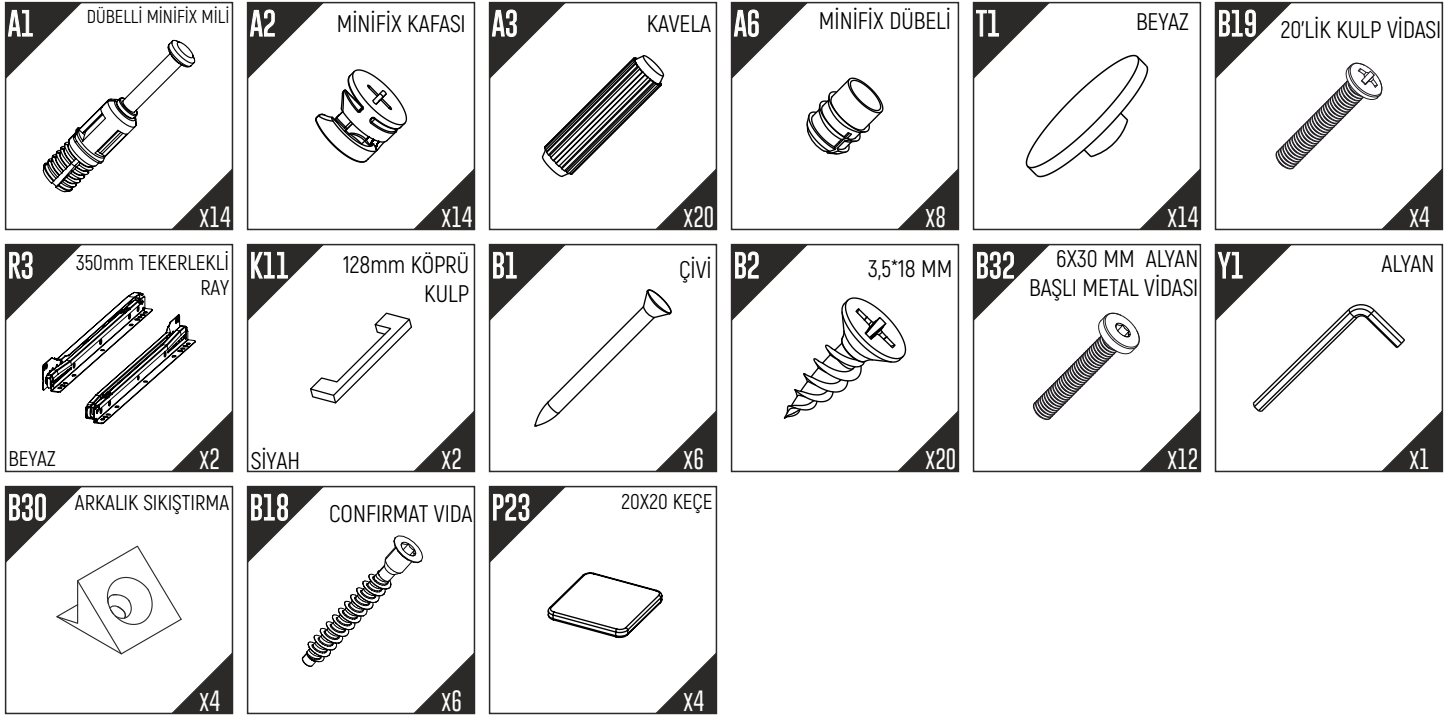

TOOLBOX

No.	Qty.
1	1
2	1
3	1
4	1
5	1
6	2
7	2
8	2
9	2
10	2
11	1
12	2
13	2