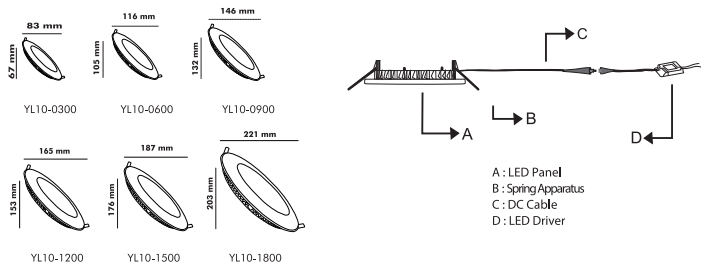

ASSEMBLY DIAGRAM

ASSEMBLY INSTRUCTIONS

- 1- Cut off the electrical current before assembling the product.
- 2- Drill a hole in the ceiling in accordance with the hole diameter specified in the assembly diagram.
- 3- Connect the energy connection of the product in accordance with the connection method specified in the assembly diagram.
- 4- Push the springs upward and insert the product into the hole and release the springs.
- 5- The product is designed to operate at 220-240V and 50-60Hz. Do not operate with a voltage and frequency other than these values.
- 6- The protection class (IP) is indicated on the box of the product. It should not be used outside of the ambient and climatic conditions specified by the protection class.
- 7- LED Panel is ready to use.
- 8- You can turn on the electric current.