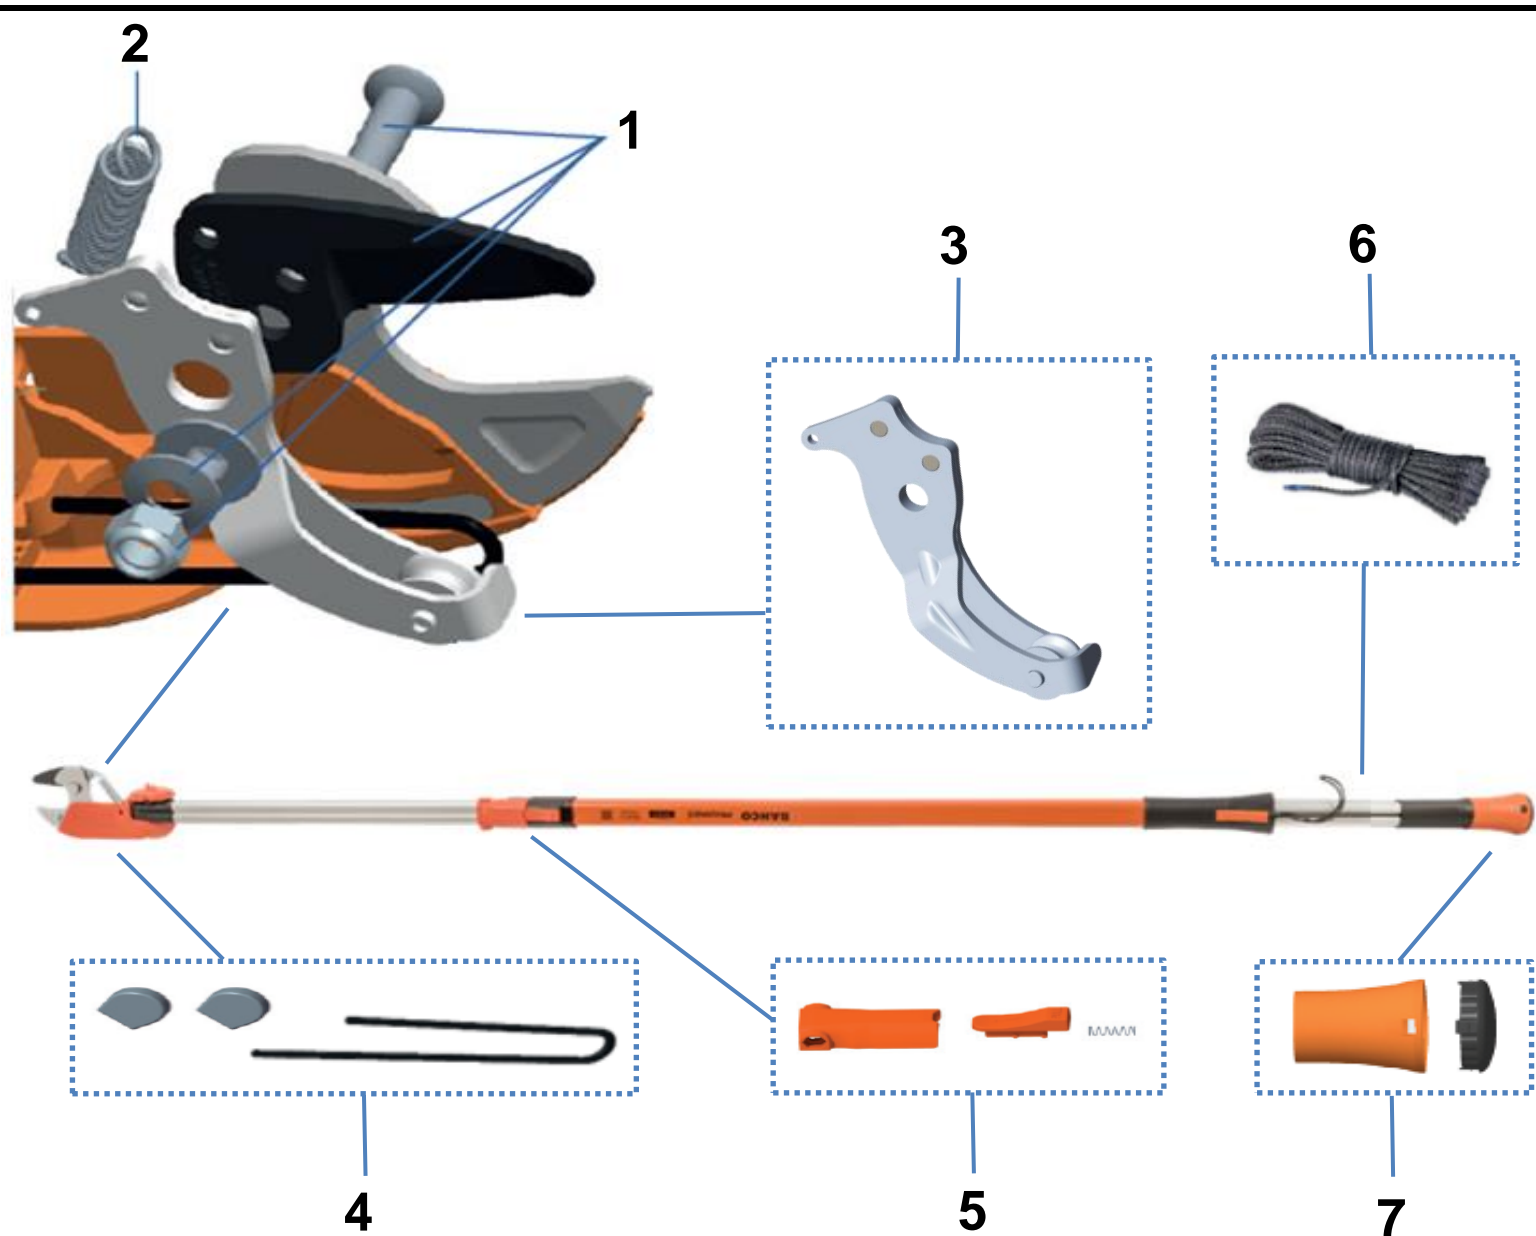

Nº	CODE	DESCRIPTION
1	R230P	BLADE ASSY
2	R4230	SPRING
3	RPL230G	LEVER ASSY
4	RD1M	CUTTING HEAD ROPE 1 METER
5	RLT230	LOCKING DEVICE ASSY
6	RD7M	POLE ROPE 7 METERS
7	RBCP230	RUBBER BUMPER ASSY

**ATP-230-410**