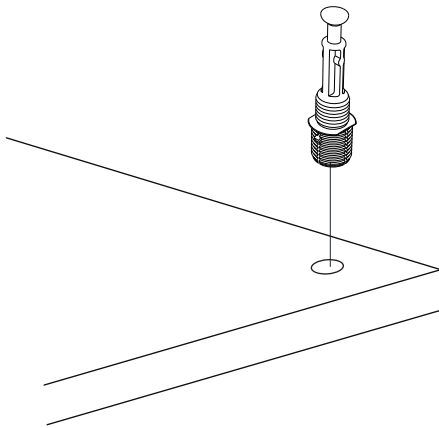

ATTENTION !!

Minifix is the main connection material used in products. Before starting assembly, please check the drawings below.

ACCESSORY LIST

A23  Minifix M8 16x	A22  Minifix G18 16x	A04  KVLY 12x	C02  SDM 2x	C04  MA 2x
A17  4x50 8x	A49  KLPVD 22mm 1x	K08  DKLP SYH 1x	A18  3,5x18 8x	A44  4x35 6x
A06  18 mm ANT 8x	A06  18 mm S.MSE 8x	A10  14mm S.MSE 8x		