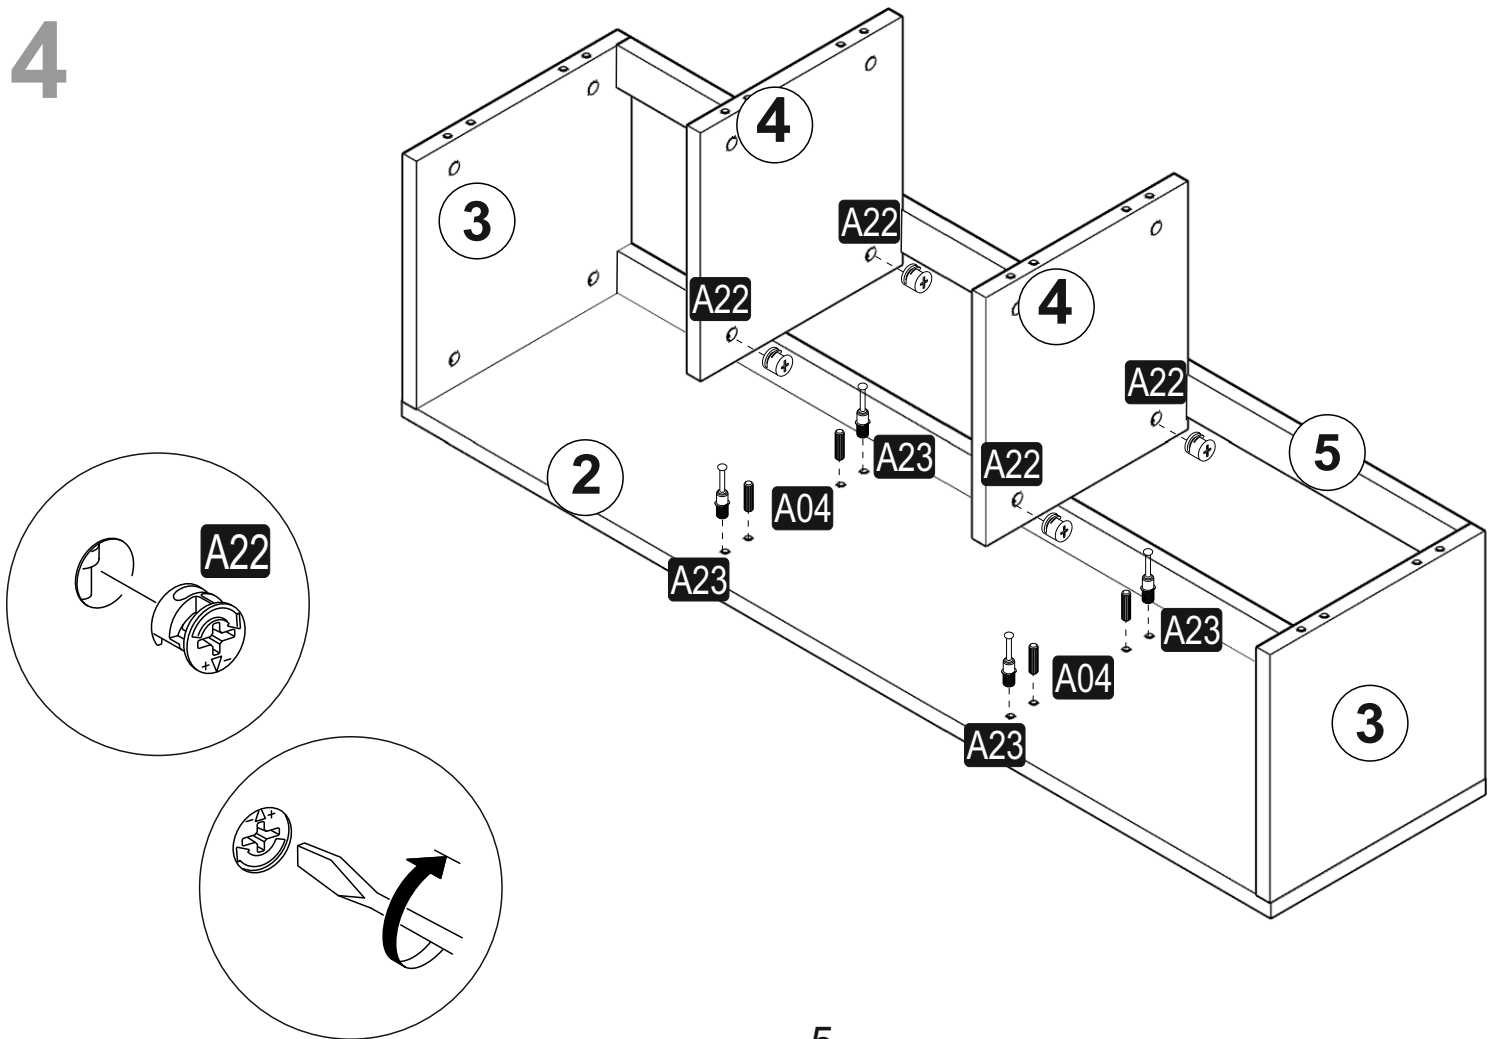

Ti na Tv Sehpassı

ATTENTION !!

Minifix is the main connection material used in products. Before starting assembly, please check the drawings below.

ACCESSORY LIST

T0013

A23  Minifix M8 8x34 22x	A22  Minifix G18 15x14 22x	A04  KVLY 8x30 16x	A18  3,5x18 20x	A47  O150 teak 4x
A06  18 mm BYZ 22x				
0x	0x	0x	0x	0x

GENERAL VIEW

1

2

3

4

5

6