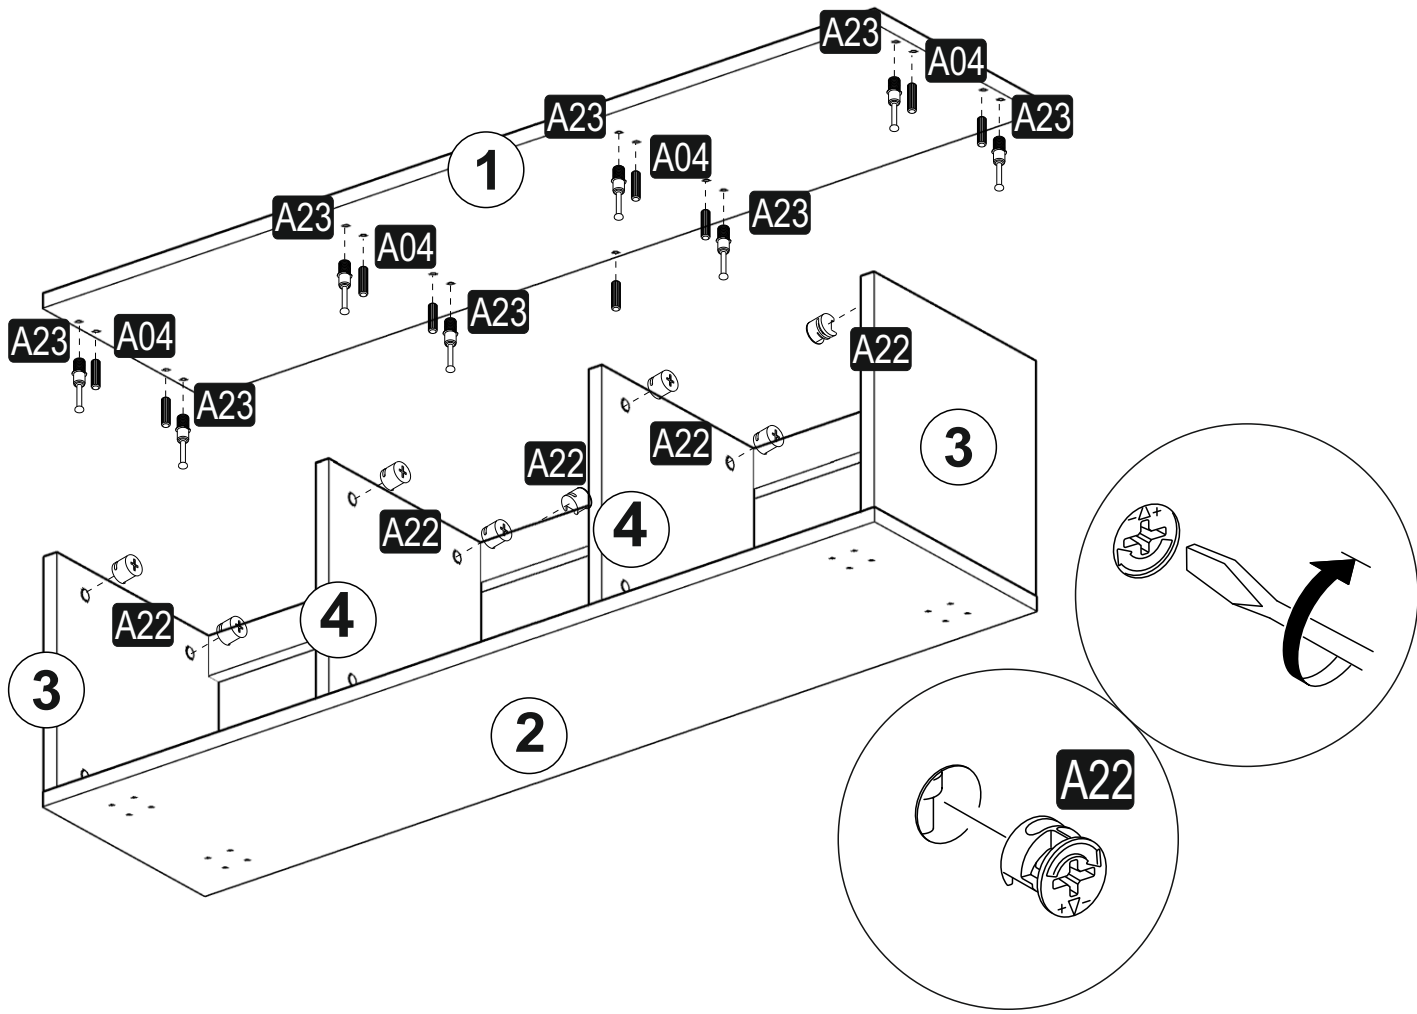

Ti na Tv Sehpassı

ATTENTION !!

Minifix is the main connection material used in products. Before starting assembly, please check the drawings below.

ACCESSORY LIST

T0013

A23  Minifix M8 8x34 22x	A22  Minifix G18 15x14 22x	A04  KVLY 8x30 16x	A18  3,5x18 20x	A47  O150 teak 4x
A06  18 mm BYZ 22x				
0x	0x	0x	0x	0x

GENERAL VIEW

1

2

3

4

5

6