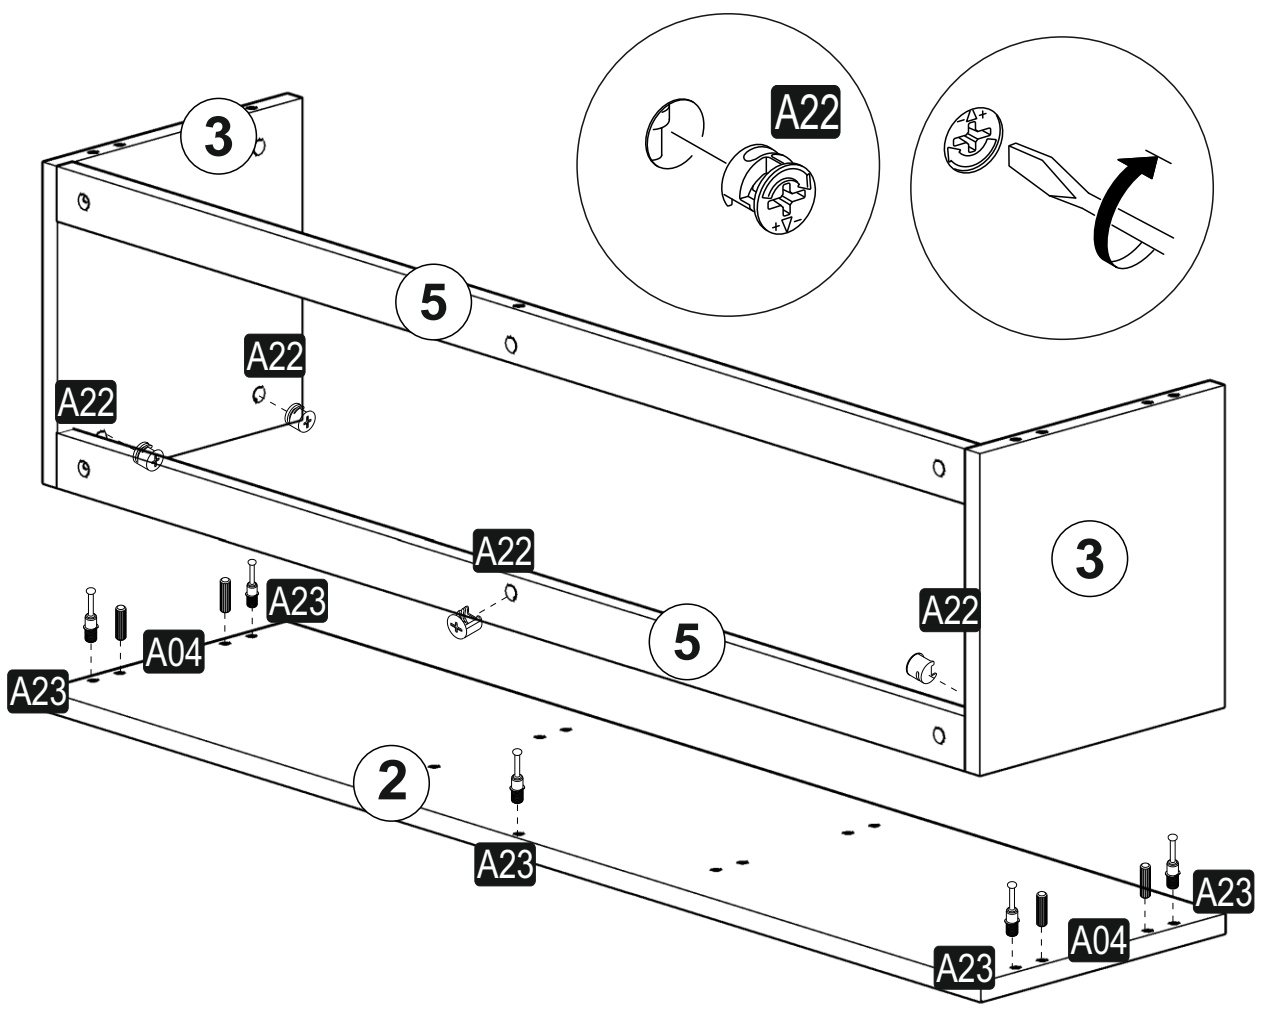

Ti na Tv Sehpassı

ATTENTION !!

Minifix is the main connection material used in products. Before starting assembly, please check the drawings below.

ACCESSORY LIST

T0013

A23  Minifix M8 8x34 22x	A22  Minifix G18 15x14 22x	A04  KVLY 8x30 16x	A18  3,5x18 20x	A47  O150 teak 4x
A06  18 mm BYZ 22x				
0x	0x	0x	0x	0x

GENERAL VIEW

1

2

3

4

5

6