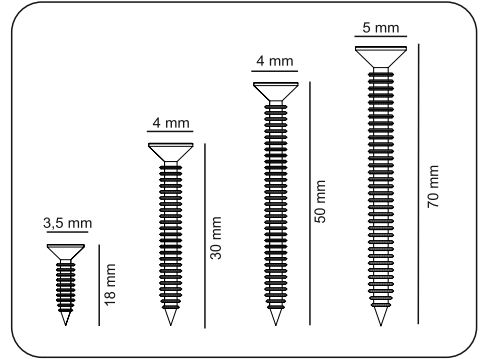

Ti na Tv Sehpassı

ATTENTION !!

Minifix is the main connection material used in products. Before starting assembly, please check the drawings below.

ACCESSORY LIST

T0013

A23  Minifix M8 8x34 22x	A22  Minifix G18 15x14 22x	A04  KVLY 8x30 16x	A18  3,5x18 20x	A47  O150 teak 4x
A06  18 mm BYZ 22x				
0x	0x	0x	0x	0x

GENERAL VIEW

1

2

3

4

5

6