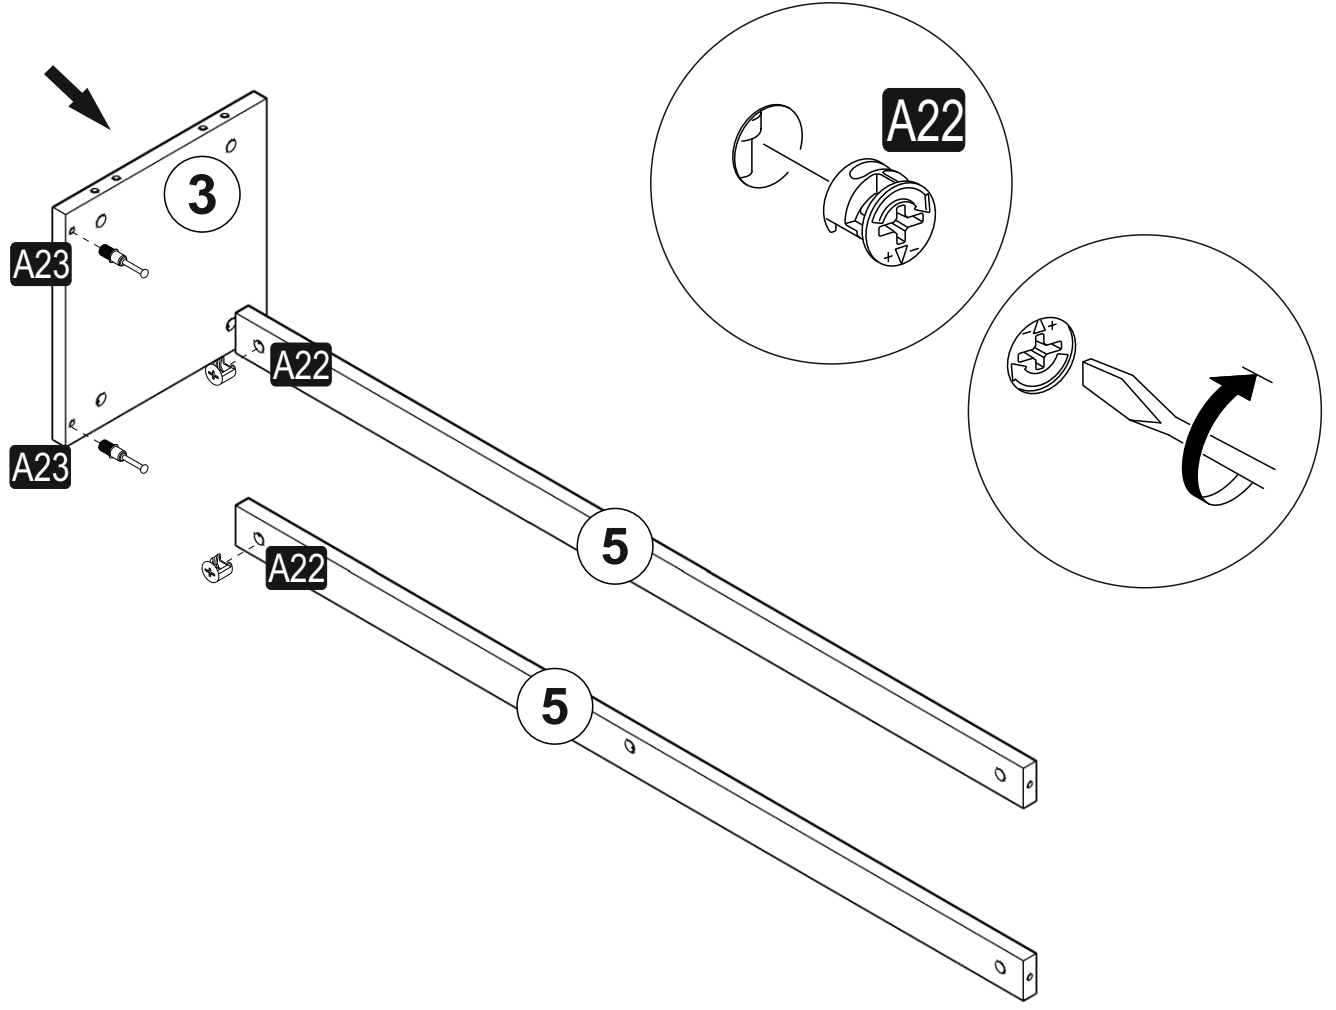

Ti na Tv Sehpassı

ATTENTION !!

Minifix is the main connection material used in products. Before starting assembly, please check the drawings below.

ACCESSORY LIST

T0013

A23  Minifix M8 8x34 22x	A22  Minifix G18 15x14 22x	A04  KVLY 8x30 16x	A18  3,5x18 20x	A47  O150 teak 4x
A06  18 mm BYZ 22x				
0x	0x	0x	0x	0x

GENERAL VIEW

1

2

3

4

5

6