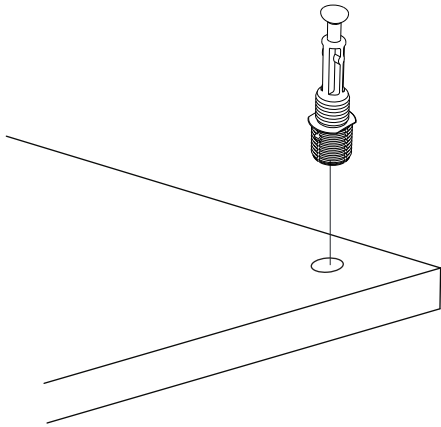

Ti na Tv Sehpassı

ATTENTION !!

Minifix is the main connection material used in products. Before starting assembly, please check the drawings below.

ACCESSORY LIST

T0013

A23  Minifix M8 8x34 22x	A22  Minifix G18 15x14 22x	A04  KVLY 8x30 16x	A18  3,5x18 20x	A47  O150 teak 4x
A06  18 mm BYZ 22x				
0x	0x	0x	0x	0x

GENERAL VIEW

1

2

3

4

5

6