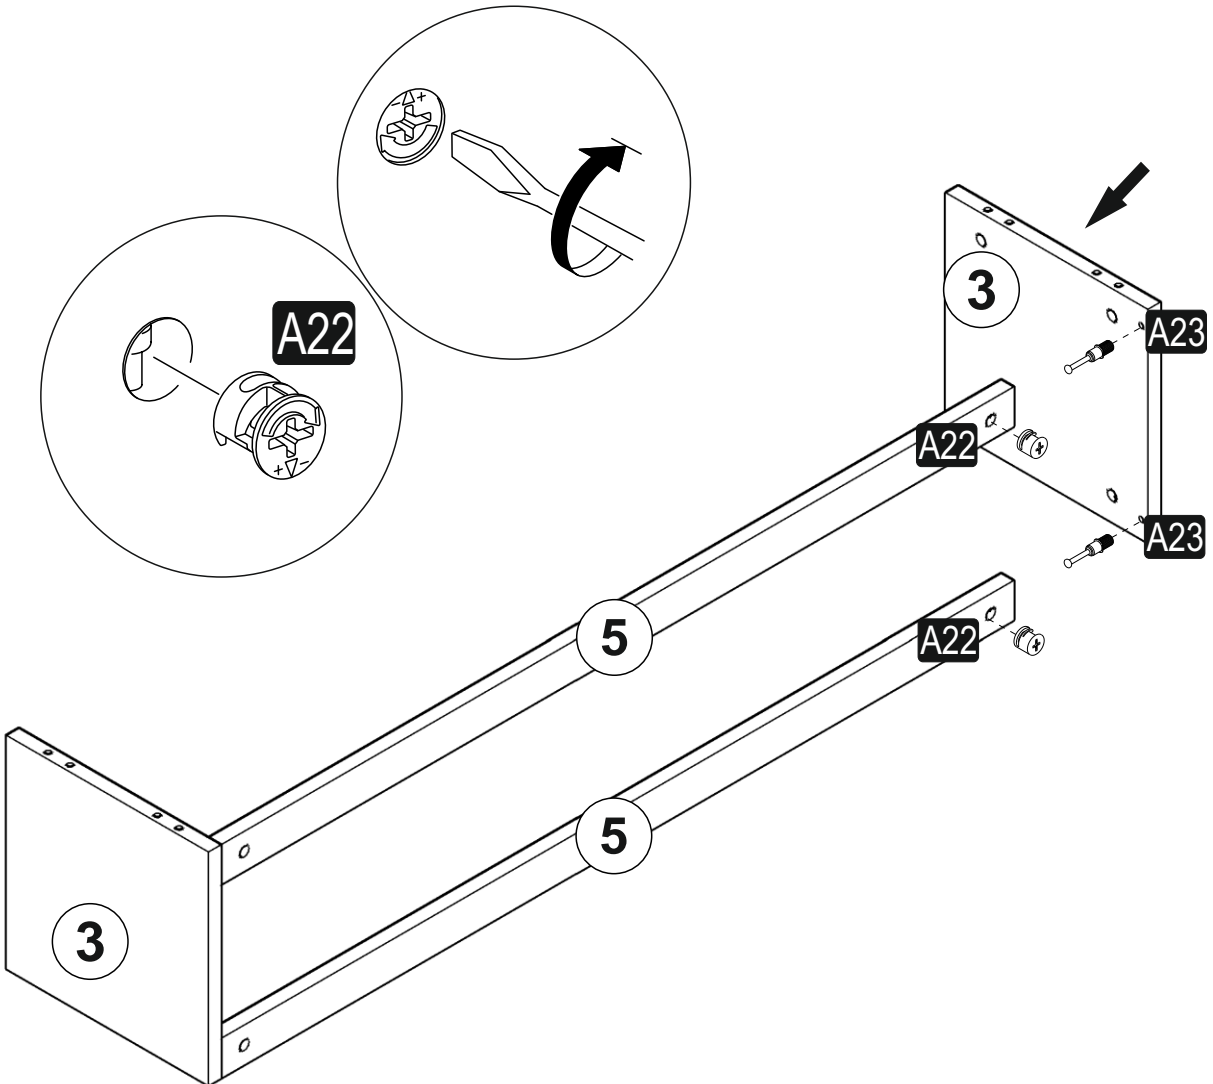

Ti na Tv Sehpassı

ATTENTION !!

Minifix is the main connection material used in products. Before starting assembly, please check the drawings below.

ACCESSORY LIST

T0013

A23  Minifix M8 8x34 22x	A22  Minifix G18 15x14 22x	A04  KVLY 8x30 16x	A18  3,5x18 20x	A47  O150 teak 4x
A06  18 mm BYZ 22x				
0x	0x	0x	0x	0x

GENERAL VIEW

1

2

3

4

5

6