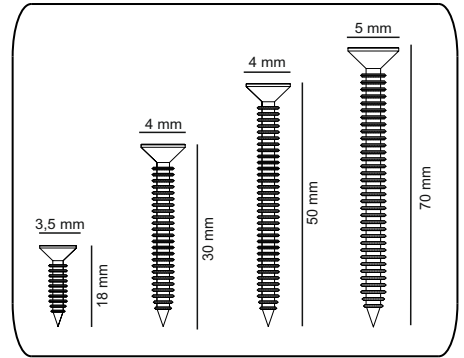

ATTENTION !!

Minifix is the main connection material used in products. Before starting assembly, please check the drawings below.

ACCESSORY LIST

A23  Minifix M8 26x	A22  Minifix G18 26x	A04  KVLV 26x	A06  RNK1 18 mm 22x	A06  RNK2 18 mm 4x
A47  O150 2x	C01  DM 4x	C04  MA 4x	A18  3,5x18 26x	A48  AC 30x
K08  2x	A49  KLPVD 22mm 2x			