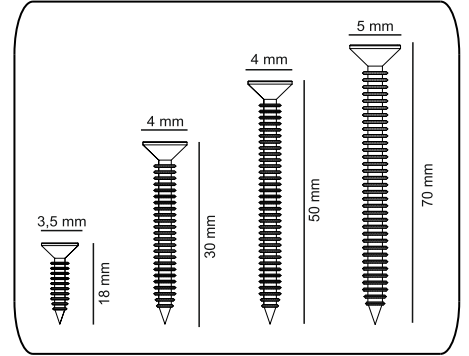

ATTENTION !!

Minifix is the main connection material used in products. Before starting assembly, please check the drawings below.

ACCESSORY LIST

A23 Minifix M8  28x	A22 Minifix G18  28x	A04 KVLY  8x	A17 4x50  28x	C02 SDM  2x
A10 14mm S.MSE  16x	A06 18 mm S.MSE  8x	A18 3,5x18  42x	A48 AC  30x	C04 MA  2x
A06 18 mm ANT  20x	R02 CRY 30 cm  3x	A49 KLPVD 22mm  4x	K08 DKLP SYH  3x	K17 60mm  1x
GENERAL VIEW		A60 BYZ  1x	A10 14mm ANT  12x	A44 4x35  4x