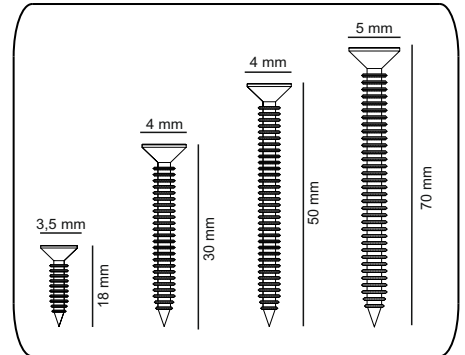

ATTENTION !!

Minifix is the main connection material used in products. Before starting assembly, please check the drawings below.

ACCESSORY LIST

A23 Minifix M10  37x	A22 Minifix G18  37x	A06 18 mm byz  37x	A04 KVLY  24x	A17 4x50  15x
A42 5x70  2x	A18 3,5x18  35x	A48 AC  55x	C04 MA  2x	C02 SDM  2x
R05 CRY  45 cm 3x	A16 DB 8mm  3x	A15 LA  1x	A49 KLPVD  22mm 8x	 4x
				A60 BYZ  1x