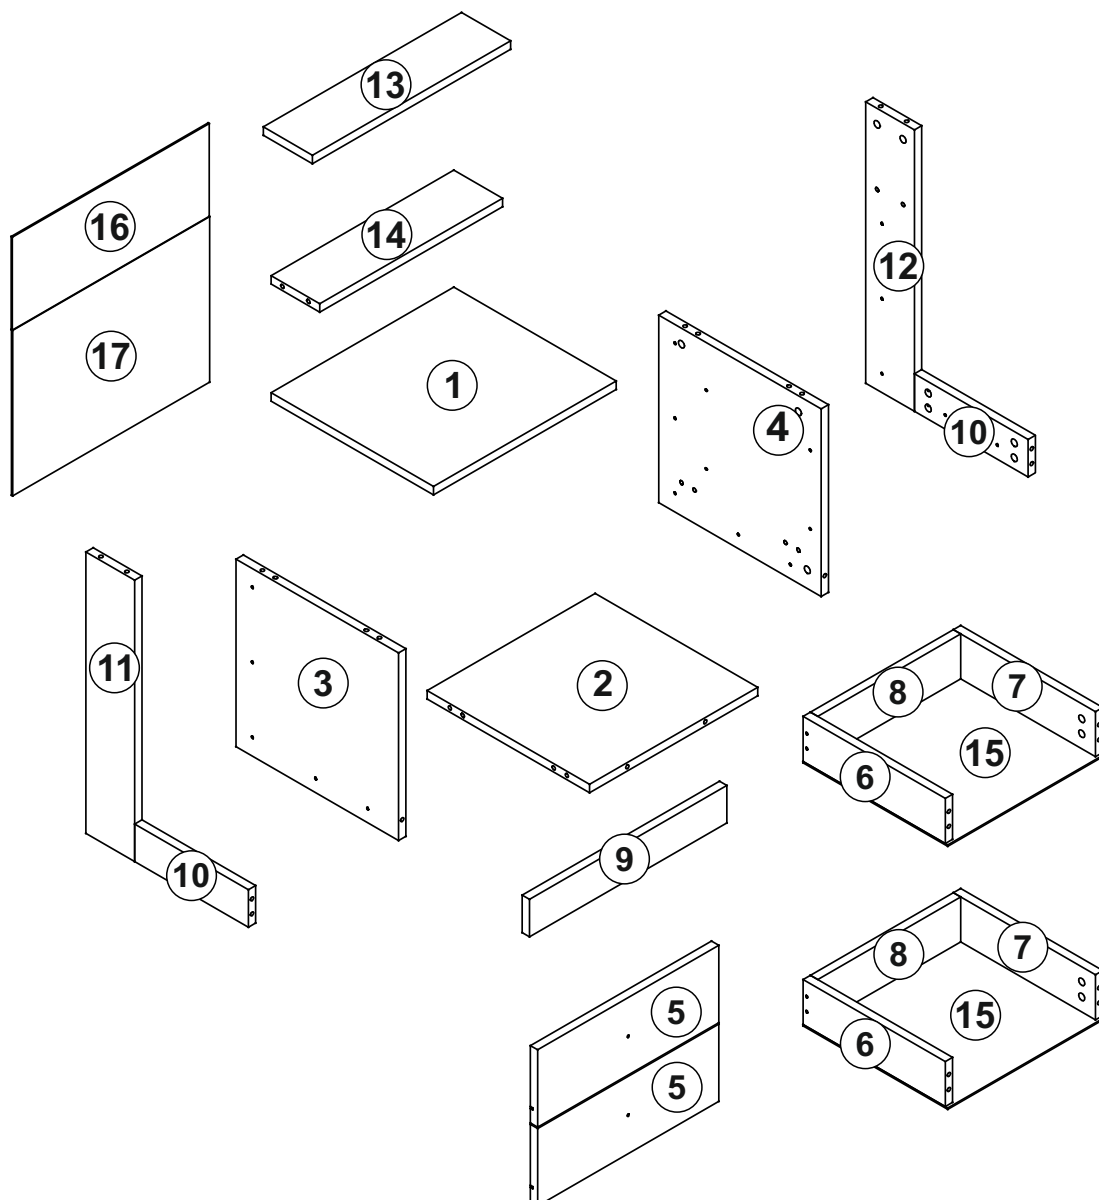

ATTENTION !!

Minifix is the main connection material used in products. Before starting assembly, please check the drawings below.

ACCESSORY LIST

LIFE

A23  Minifix M8 8x34 32x	A22  Minifix G18 15x14 32x	A04  KVLY 8x30 12x	A18  3,5x18 16x	A41  4x30 10x
K26  DGM KLP ANTRST 2x	A49  KLPVD 4x22 2x	R03  SAMET C RY 35 cm 2x	A06  18 mm BYZ 8x	A17  4x50 8x
A48  ARKLK CVS 50x	A06  18 mm ANTRAST 4x			

GENERAL VIEW

1

2

3

4

5

6

7