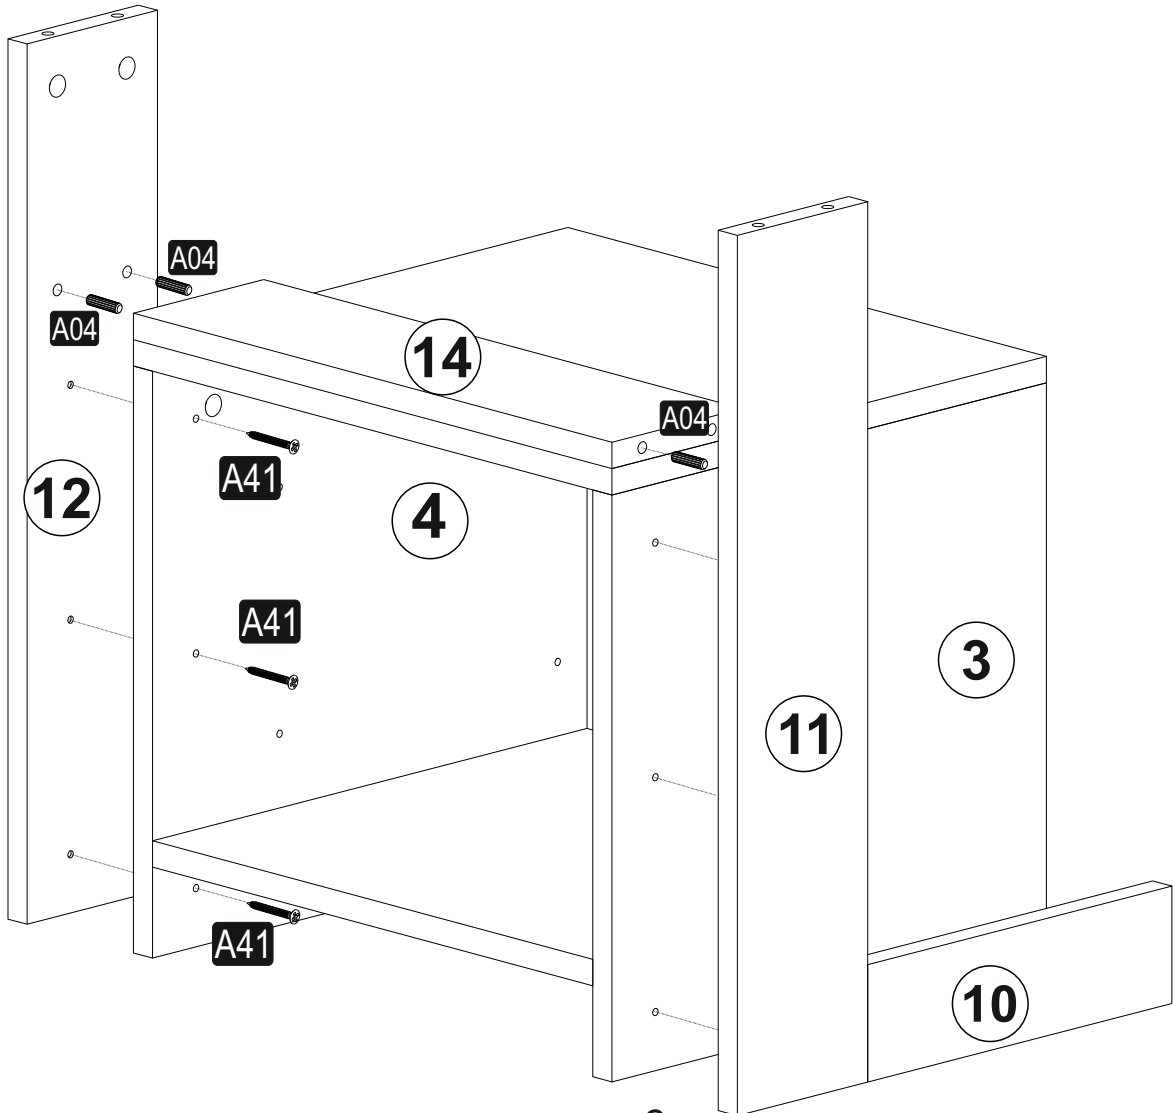

ATTENTION !!

Minifix is the main connection material used in products. Before starting assembly, please check the drawings below.

ACCESSORY LIST

LIFE

A23  Minifix M8 8x34 32x	A22  Minifix G18 15x14 32x	A04  KVLY 8x30 12x	A18  3,5x18 16x	A41  4x30 10x
K26  DGM KLP ANTRST 2x	A49  KLPVD 4x22 2x	R03  SAMET C RY 35 cm 2x	A06  18 mm BYZ 8x	A17  4x50 8x
A48  ARKLK CVS 50x	A06  18 mm ANTRAST 4x			

GENERAL VIEW

1

2

3

4

5

6

7