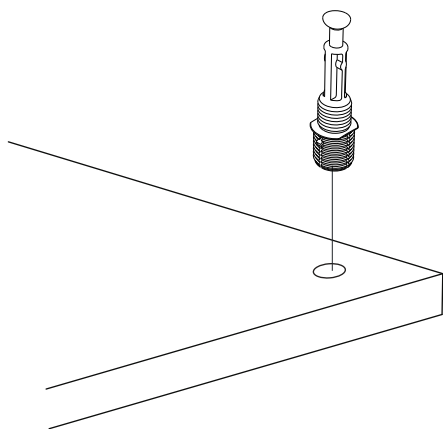

ATTENTION !!

Minifix is the main connection material used in products. Before starting assembly, please check the drawings below.

ACCESSORY LIST

LIFE

A23  Minifix M8 8x34 32x	A22  Minifix G18 15x14 32x	A04  KVLY 8x30 12x	A18  3,5x18 16x	A41  4x30 10x
K26  DGM KLP ANTRST 2x	A49  KLPVD 4x22 2x	R03  SAMET C RY 35 cm 2x	A06  18 mm BYZ 8x	A17  4x50 8x
A48  ARKLK CVS 50x	A06  18 mm ANTRAST 4x			