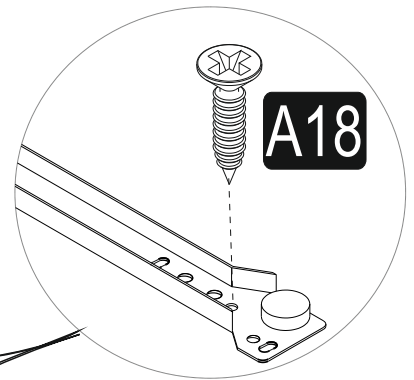

ATTENTION !!

Minifix is the main connection material used in products. Before starting assembly, please check the drawings below.

ACCESSORY LIST

LIFE

A23  Minifix M8 8x34 32x	A22  Minifix G18 15x14 32x	A04  KVLY 8x30 12x	A18  3,5x18 16x	A41  4x30 10x
K26  DGM KLP ANTRST 2x	A49  KLPVD 4x22 2x	R03  SAMET C RY 35 cm 2x	A06  18 mm BYZ 8x	A17  4x50 8x
A48  ARKLK CVS 50x	A06  18 mm ANTRAST 4x			

GENERAL VIEW

1

2

3

4

5

6

7