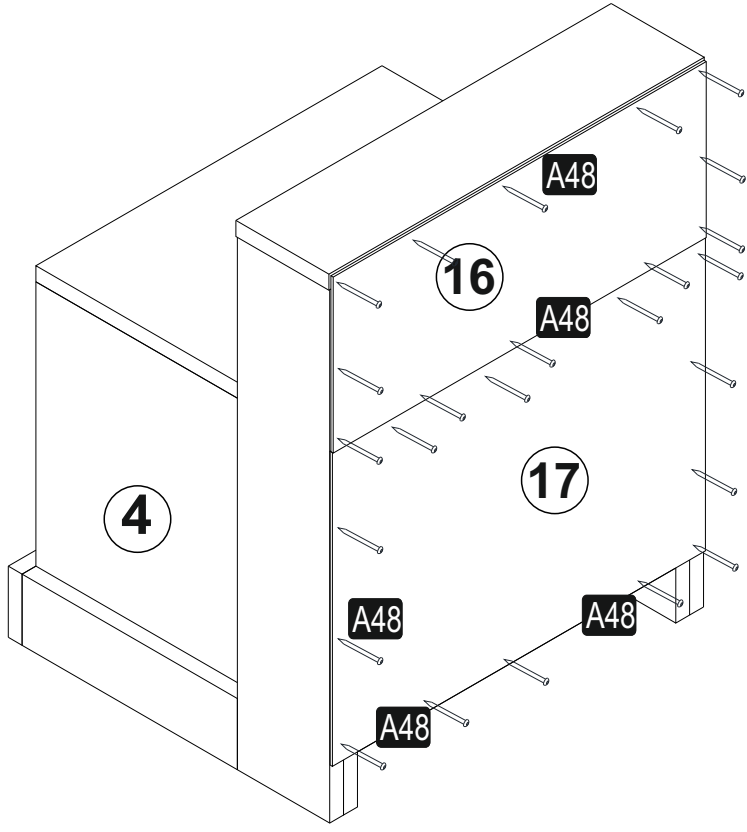

ATTENTION !!

Minifix is the main connection material used in products. Before starting assembly, please check the drawings below.

ACCESSORY LIST

LIFE

A23  Minifix M8 8x34 32x	A22  Minifix G18 15x14 32x	A04  KVLY 8x30 12x	A18  3,5x18 16x	A41  4x30 10x
K26  DGM KLP ANTRST 2x	A49  KLPVD 4x22 2x	R03  SAMET C RY 35 cm 2x	A06  18 mm BYZ 8x	A17  4x50 8x
A48  ARKLK CVS 50x	A06  18 mm ANTRAST 4x			

GENERAL VIEW

1

2

3

4

5

6

7

8

9

10