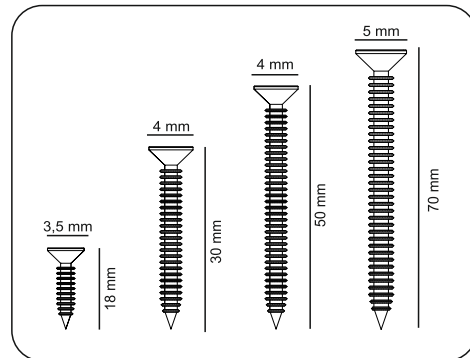

ATTENTION !!

Minifix is the main connection material used in products. Before starting assembly, please check the drawings below.

ACCESSORY LIST

LIFE

A23  Minifix M8 8x34 32x	A22  Minifix G18 15x14 32x	A04  KVLY 8x30 12x	A18  3,5x18 16x	A41  4x30 10x
K26  DGM KLP ANTRST 2x	A49  KLPVD 4x22 2x	R03  SAMET C RY 35 cm 2x	A06  18 mm BYZ 8x	A17  4x50 8x
A48  ARKLK CVS 50x	A06  18 mm ANTRAST 4x			