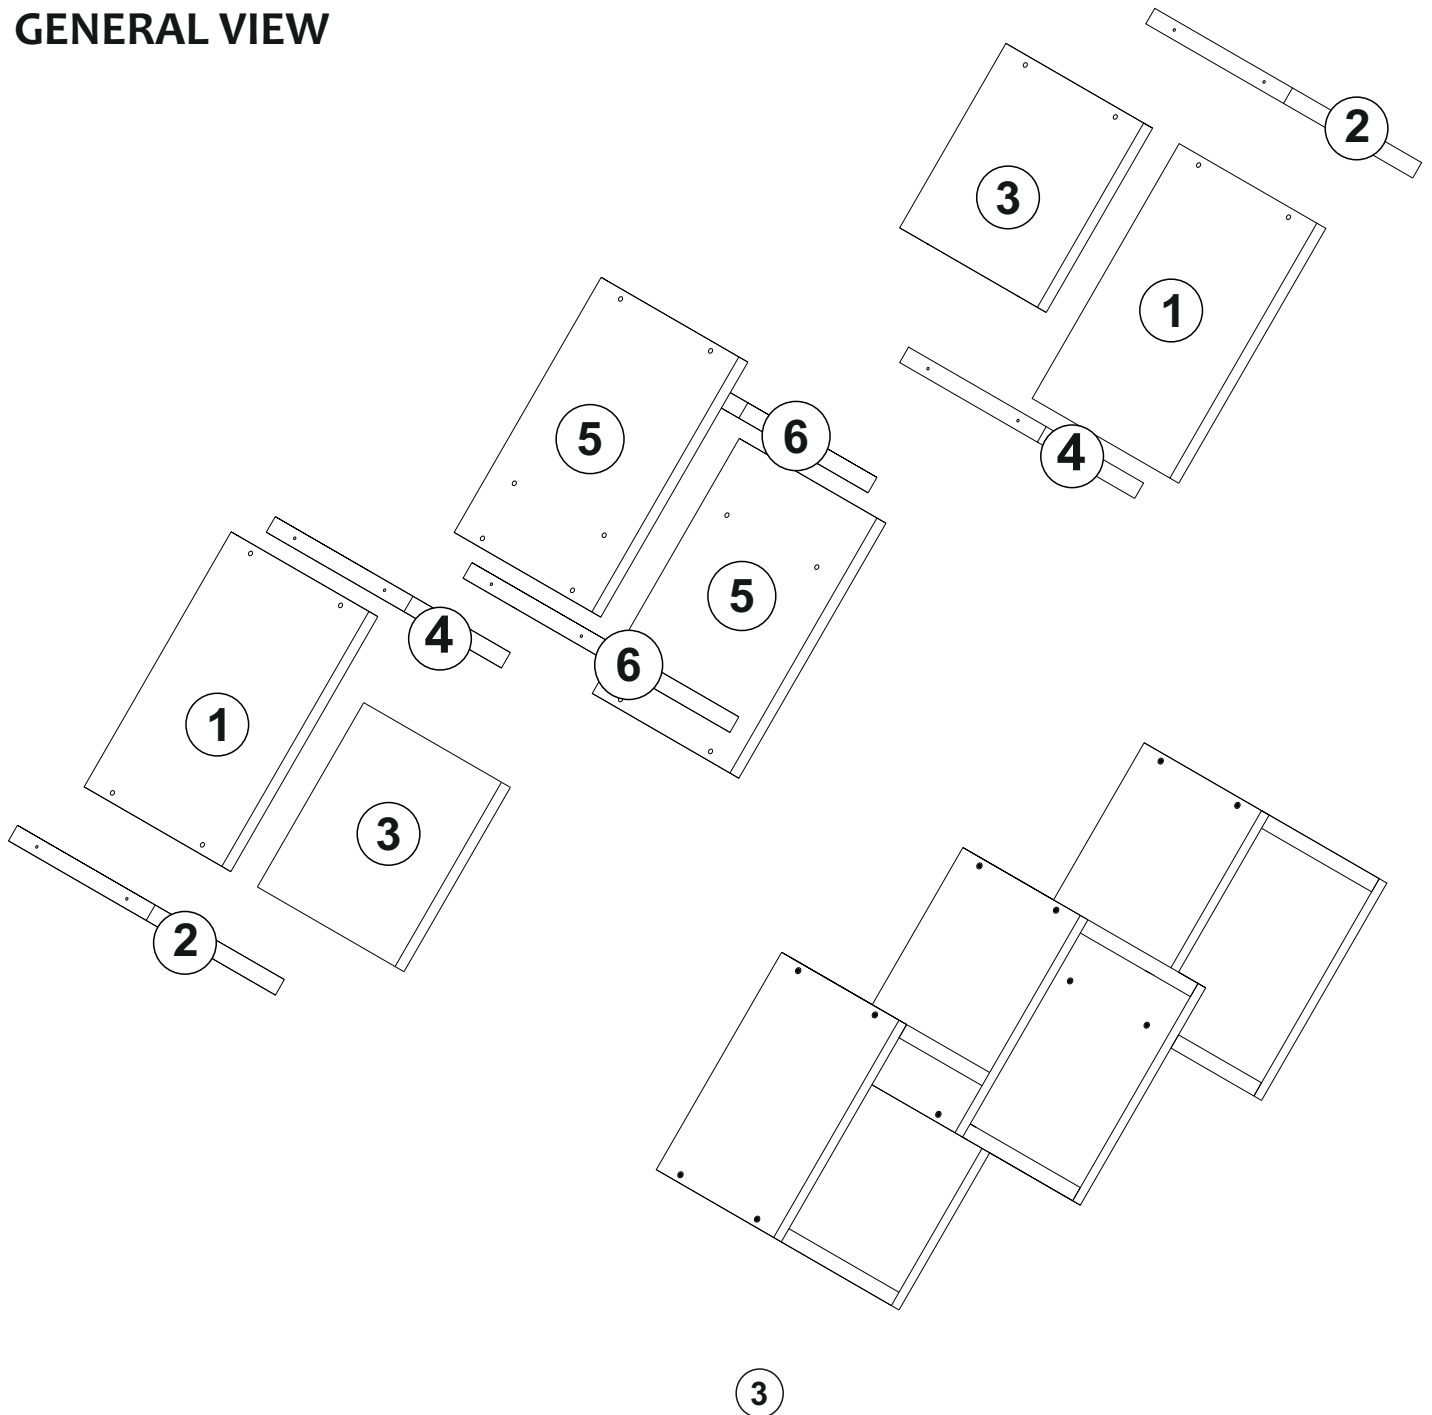

ATTENTION !!

Minifix is the main connection material used in products. Before starting assembly, please check the drawings below.

ACCESSORY LIST

A17  4x50 33x	A10  14mm Antrasit 12x	A10  14mm Beyaz 16x	A16  DB 8mm 5x	A18  3,5x18 5x
A15  LA 5x				

GENERAL VIEW

1

2

2x

3

4

5

5