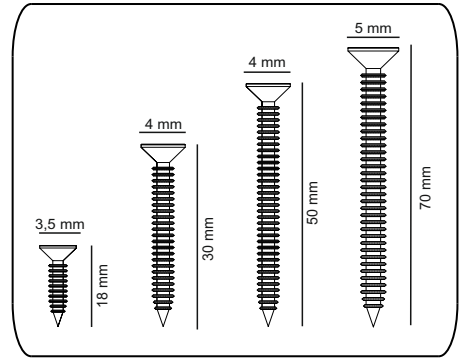

ATTENTION !!

Minifix is the main connection material used in products. Before starting assembly, please check the drawings below.

ACCESSORY LIST

A17  4x50 33x	A10  14mm Antrasit 12x	A10  14mm Beyaz 16x	A16  DB 8mm 5x	A18  3,5x18 5x
A15  LA 5x				

GENERAL VIEW

1

2

2x

3

4

5

5