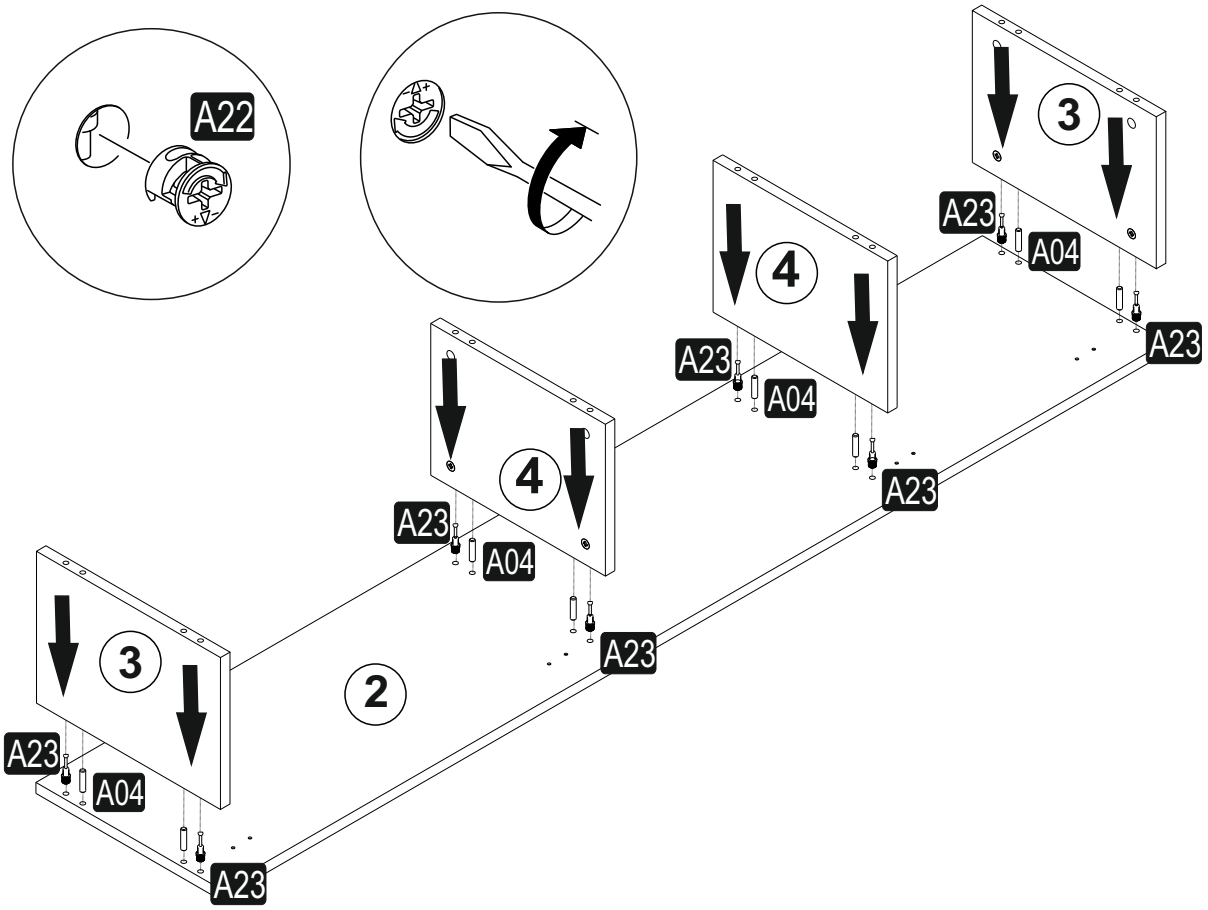

# ATTENTION !!

Minifix is the main connection material used in products. Before starting assembly, please check the drawings below.

# ACCESSORY LIST

<b>A02</b> Minifix  <b>16x</b>	<b>A23</b> Minifix Mil  <b>16x</b>	<b>A04</b> Dowel  <b>16x</b>	<b>V50</b>  15cm <b>5x</b>	<b>A48</b> AC  <b>15x</b>
<b>A16</b> DB 8mm  <b>3x</b>	<b>A42</b> 5x70  <b>4x</b>	<b>C02</b> SDM  <b>4x</b>	<b>C04</b> MA  <b>4x</b>	<b>A18</b> 3,5x18  <b>41x</b>
<b>A41</b> 4x30  <b>4x</b>	<b>A17</b> 4x50  <b>8x</b>	<b>A91</b>  <b>1x</b>	<b>V51</b> CRT  <b>3x</b>	<b>A49</b> KLPVD  22mm <b>4x</b>
			<b>A06</b> 18 mm  rnk 1 <b>20x</b>	<b>K29</b> 128mm  <b>2x</b>

## GENERAL VIEW

1

2

4

3

4

5

6