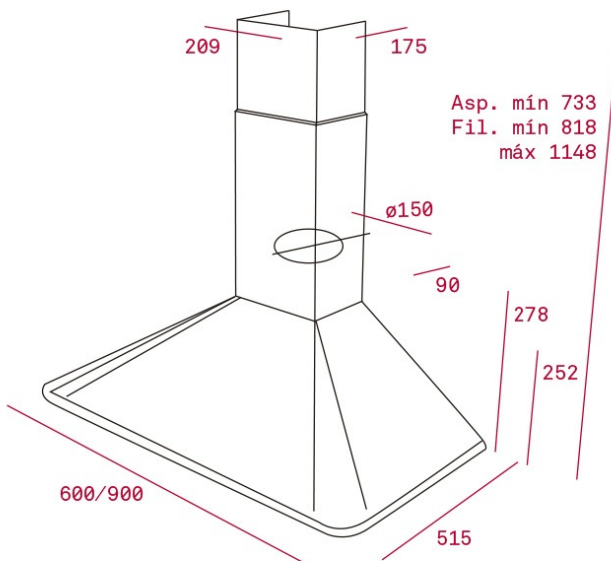

REFERENCE

REF: 40489313

EAN: 8421152127957

FEATURES

Urban Colors Edition

Decorative pyramidal hood

Electronic control

3 speeds

Free Outlet exhaust capacity (m³/h): 650

Max speed exhaust capacity (m³/h): 603

Min speed exhaust capacity (m³/h): 256

Max speed sound level (dBA): 66

Min speed sound level (dBA): 51

2 LED lamps

2 Aluminum filters

Operating pilot light

Anti-return valve included

Outlet reduction included

Optional recirculation kit with tube cover installation: SET 4/D

Optional Charcoal Filter: D5C

DIMENSIONS

Product height (mm): 733-1148

Product width (mm): 600/900

Product depth (mm): 500

Product length (mm):

Net weight (Kg): 11,2

TECH SPECS

Energy Efficiency Class: B

Noise (LwA) Min Speed (dB): 51

Noise (LwA) Max Speed (dB): 66

Noise (LwA) Boost Speed (dB): N/A

Ø Outlet (mm): 150

COLOURS

40489313

Anthracite Brass

113010005

Vanilla Brass

113010005

Vanilla Silver

113010005

Anthracite Brass