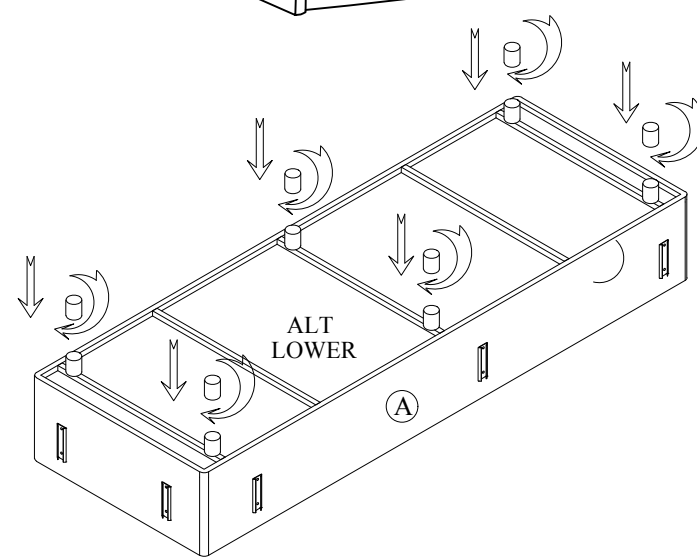

KURULUM TALİMATI

INSTALLATION INSTRUCTIONS

4

A	ALT BAZA (BASE)
B	YATAK (BED) 90x190
C	SIRT PARÇASI (BACK SIDE PART)
D	SOL KOL (LEFT ARM)
E	SAĞ KOL (RIGHT ARM)
F	SIRT MİNDER (BACK CUSHION)
G	SIRT KIRLENT (BACK PILLOW)
H	KÜÇÜK KIRLENT (SMALL PILLOW)

AYAK
6 ADET
FOOT
6 PCS

KURULUM TALİMATI
INSTALLATION INSTRUCTIONS

420

1