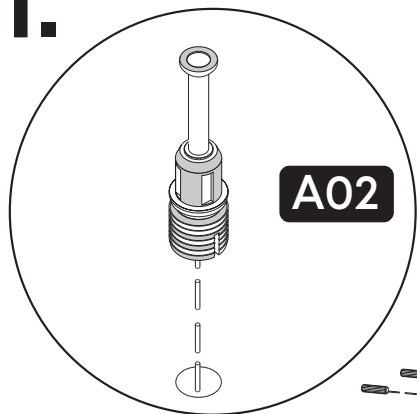

# How to instal Components

\*Minifix is the main connection component used in Minima products. Before starting, please check the below figures

MINIFIX  
HEAD

MINIFIX  
SCREW

DOWEL

If the dowel is not required during the installation phase, it is not included in the package.

\*Please notice that there is an small arrow on A03 (minifix head). This arrow should show the direction of upper hole.

\*After attaching two pieces please turn the A03 (minifix head) clockwise direction with the help of a screwdriver.

\*Please do not over screw the minifix head since it may be broken if too much power is imposed. Just make sure that it is screwed to the direction "+" do not go any further.

1.

**2.**

**3.**

4.

5.

**contact us for support**