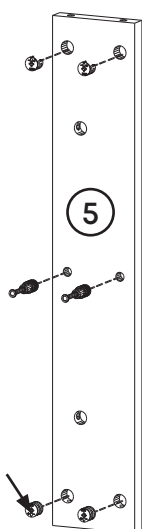

# How to instal Components

\*Minifix is the main connection component used in Minima products. Before starting, please check the below figures

MINIFIX  
HEAD

MINIFIX  
SCREW

DOWEL

If the dowel is not required during the installation phase, it is not included in the package.

\*Please notice that there is an small arrow on A03 (minifix head). This arrow should show the direction of upper hole.

\*After attaching two pieces please turn the A03 (minifix head) clockwise direction with the help of a screwdriver.

\*Please do not over screw the minifix head since it may be broken if too much power is imposed. Just make sure that it is screwed to the direction "+" do not go any further.

1.

**2.**

**3.**

4.

5.

**contact us for support**