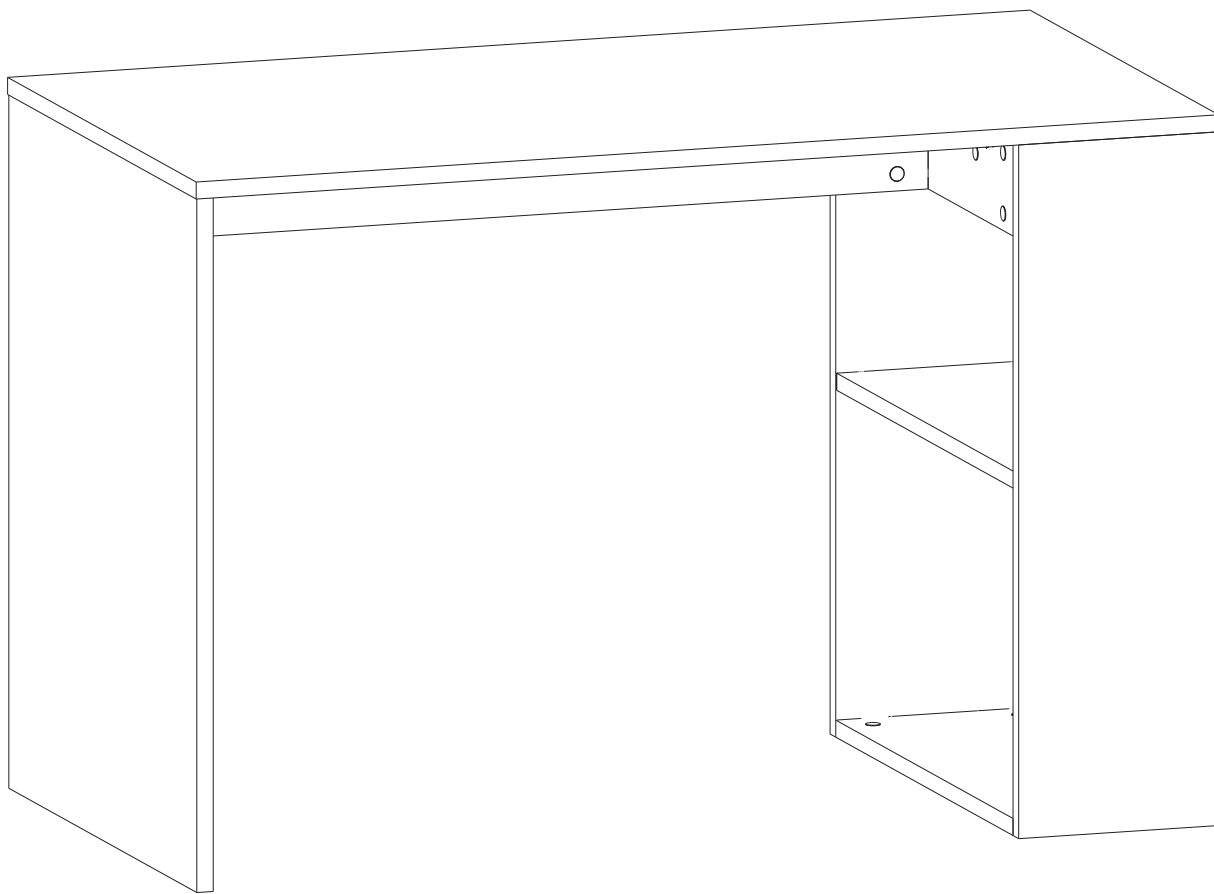

5.

contact us for support

contact@minimadecor.com

www.minimadecor.com

www.minimadecor.us