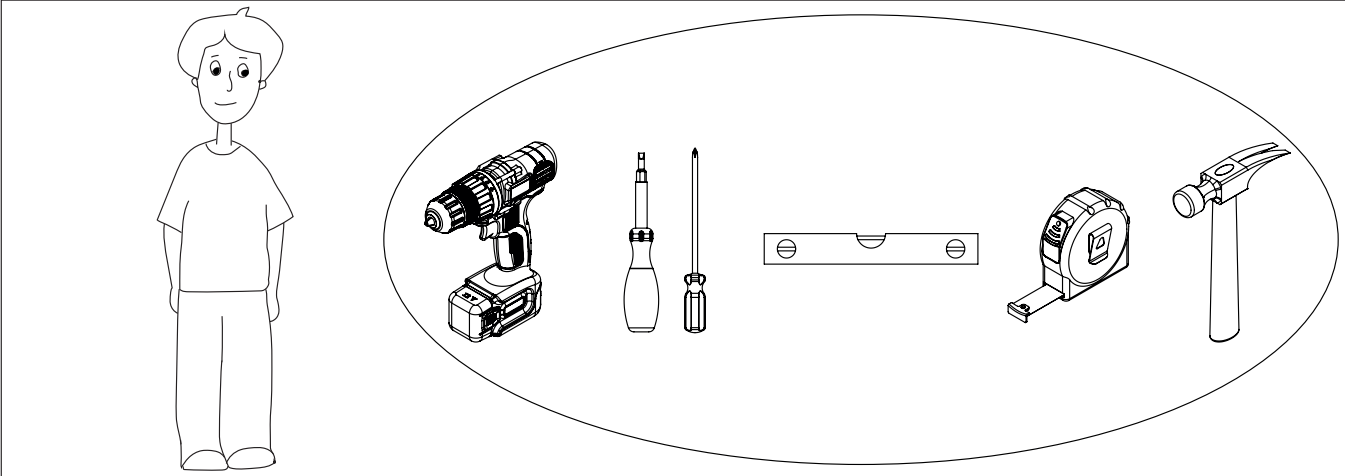

Prepare To Start

Components

Part1	1x
Part2	1x
Part3	1x
Part4	1x
Part5	1x
Part6	1x
Part7	1x
Part8	1x
Total	8x