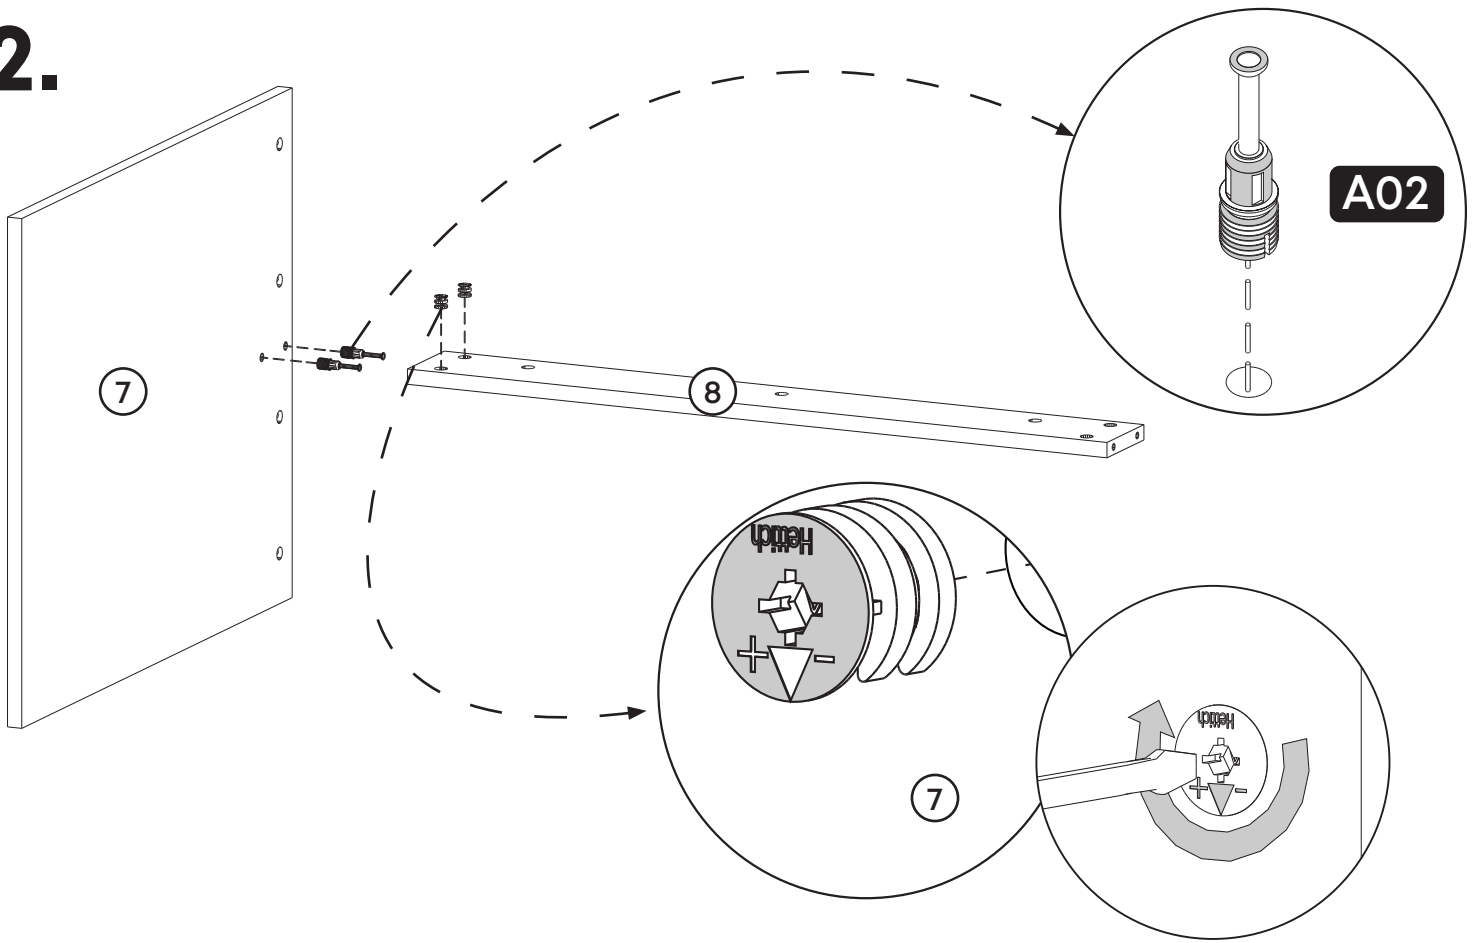

# How to instal Components

\*Minifix is the main connection component used in Minima products. Before starting, please check the below figures

MINIFIX  
HEAD

MINIFIX  
SCREW

DOWEL

If the dowel is not required during the installation phase, it is not included in the package.

\*Please notice that there is an small arrow on A03 (minifix head). This arrow should show the direction of upper hole.

\*After attaching two pieces please turn the A03 (minifix head) clockwise direction with the help of a screwdriver.

\*Please do not over screw the minifix head since it may be broken if too much power is imposed. Just make sure that it is screwed to the direction "+" do not go any further.

1.

**2.**

**3.**

4.

5.

**contact us for support**