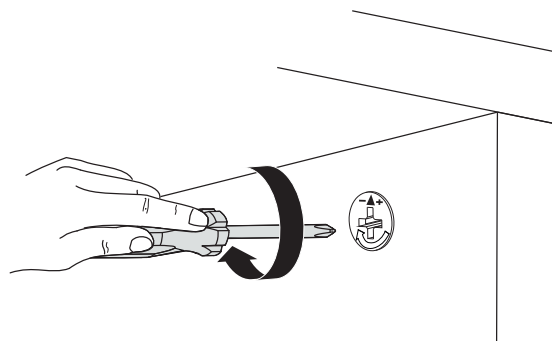

*Please do not over screw the minifix head since it may be broken if too much power is imposed. Just make sure that it is screwed to the direction "+" do not go any further.