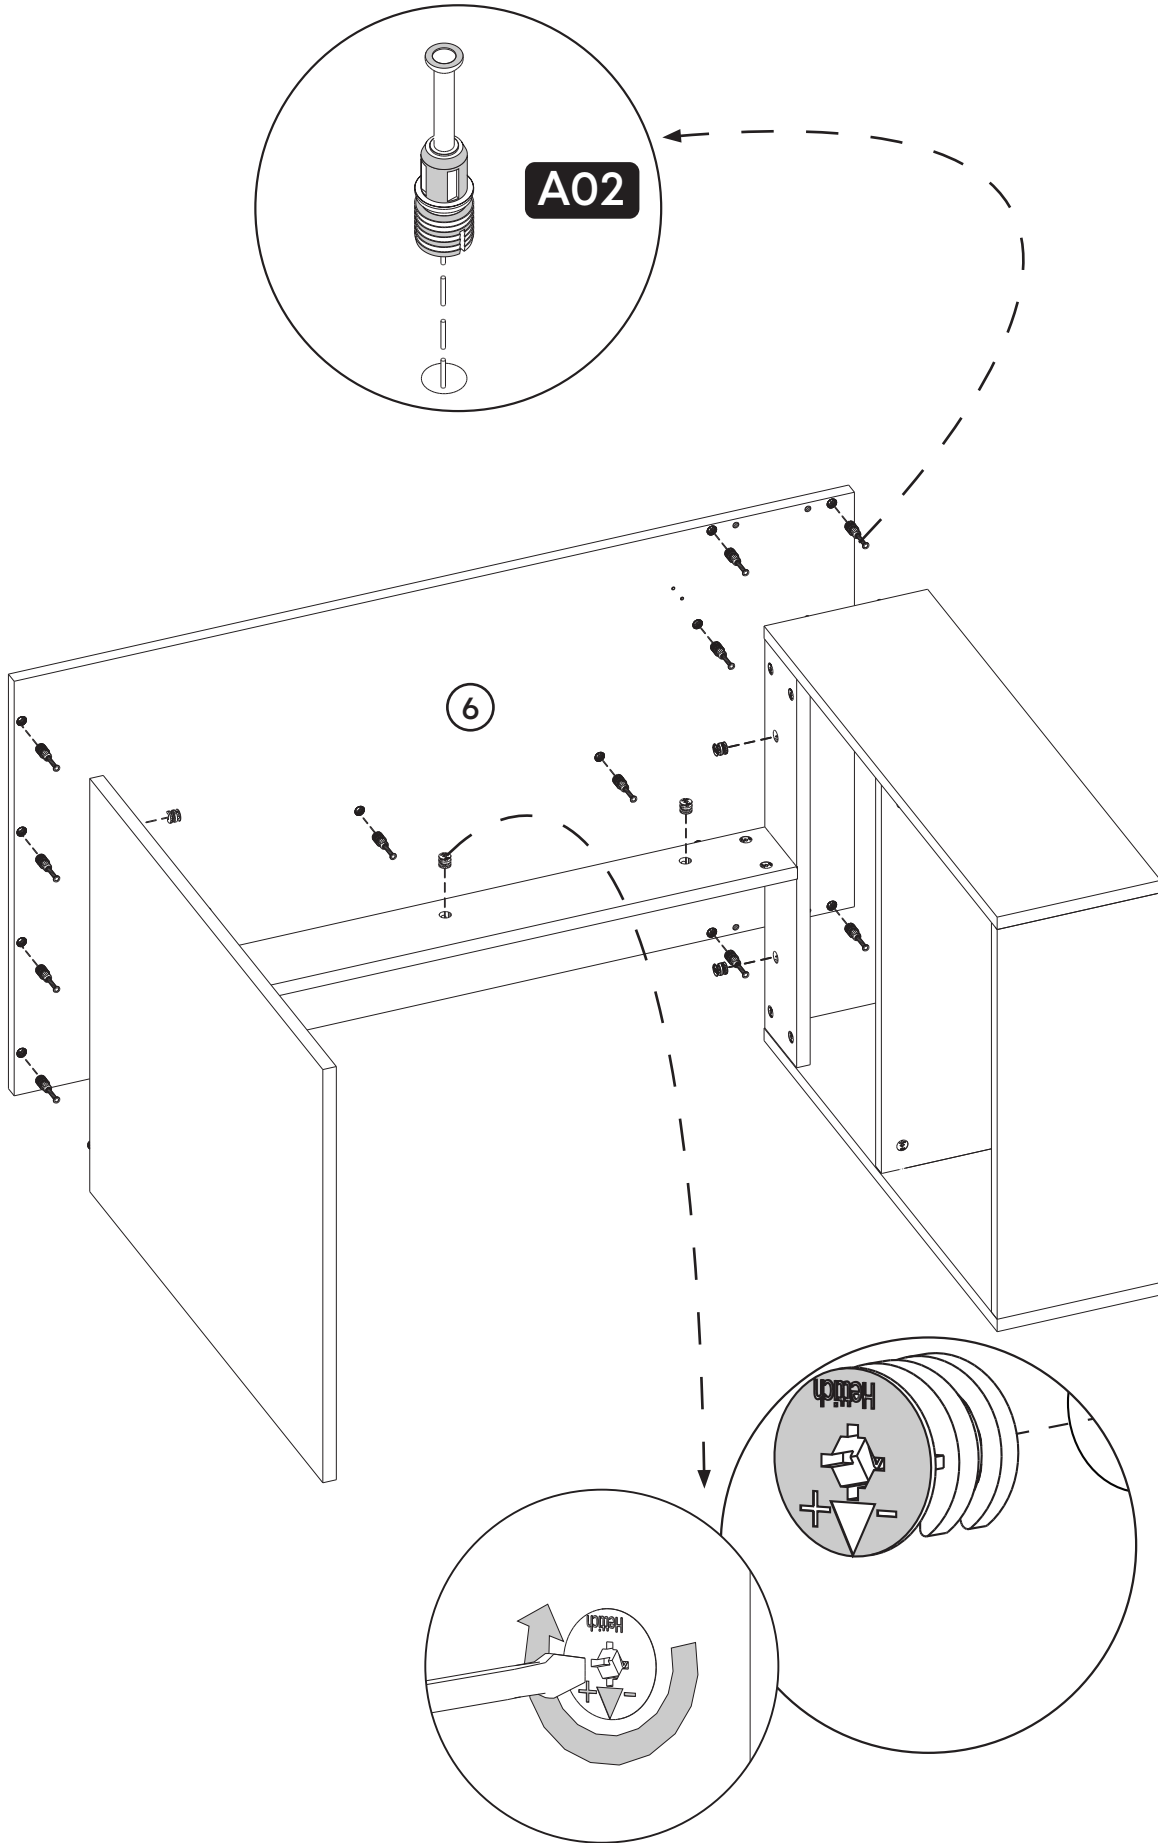

# How to instal Components

\*Minifix is the main connection component used in Minima products. Before starting, please check the below figures

MINIFIX  
HEAD

MINIFIX  
SCREW

DOWEL

If the dowel is not required during the installation phase, it is not included in the package.

\*Please notice that there is an small arrow on A03 (minifix head). This arrow should show the direction of upper hole.

\*After attaching two pieces please turn the A03 (minifix head) clockwise direction with the help of a screwdriver.

\*Please do not over screw the minifix head since it may be broken if too much power is imposed. Just make sure that it is screwed to the direction "+" do not go any further.

1.

**2.**

**3.**

4.

5.

**contact us for support**