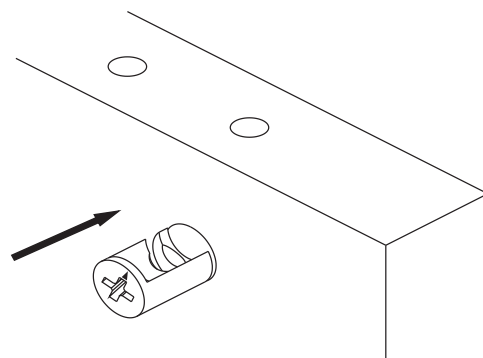

# How to instal Components

\*Minifix is the main connection component used in Minima products. Before starting, please check the below figures

MINIFIX  
HEAD

MINIFIX  
SCREW

DOWEL

If the dowel is not required during the installation phase, it is not included in the package.

\*Please notice that there is an small arrow on A03 (minifix head). This arrow should show the direction of upper hole.

\*After attaching two pieces please turn the A03 (minifix head) clockwise direction with the help of a screwdriver.