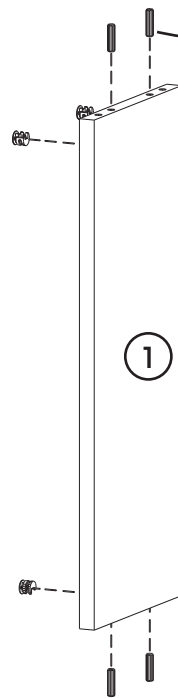

# How to instal Components

\*Minifix is the main connection component used in Minima products. Before starting, please check the below figures

MINIFIX  
HEAD

MINIFIX  
SCREW

DOWEL

If the dowel is not required during the installation phase, it is not included in the package.

\*Please notice that there is an small arrow on A03 (minifix head). This arrow should show the direction of upper hole.

\*After attaching two pieces please turn the A03 (minifix head) clockwise direction with the help of a screwdriver.

\*Please do not over screw the minifix head since it may be broken if too much power is imposed. Just make sure that it is screwed to the direction "+" do not go any further.

1.

**2.**

**3.**

4.

5.

**contact us for support**