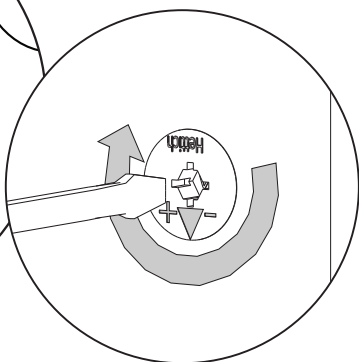

# How to instal Components

\*Minifix is the main connection component used in Minima products. Before starting, please check the below figures

MINIFIX  
HEAD

MINIFIX  
SCREW

DOWEL

If the dowel is not required during the installation phase, it is not included in the package.

\*Please notice that there is an small arrow on A03 (minifix head). This arrow should show the direction of upper hole.

\*After attaching two pieces please turn the A03 (minifix head) clockwise direction with the help of a screwdriver.

\*Please do not over screw the minifix head since it may be broken if too much power is imposed. Just make sure that it is screwed to the direction "+" do not go any further.

1.

**2.**

**3.**

4.

5.

**contact us for support**