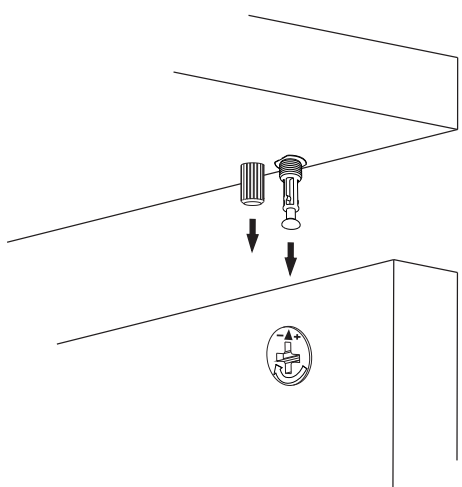

# How to instal Components

\*Minifix is the main connection component used in Minima products. Before starting, please check the below figures

MINIFIX  
HEAD

MINIFIX  
SCREW

DOWEL

If the dowel is not required during the installation phase, it is not included in the package.

\*Please notice that there is an small arrow on A03 (minifix head). This arrow should show the direction of upper hole.

\*After attaching two pieces please turn the A03 (minifix head) clockwise direction with the help of a screwdriver.