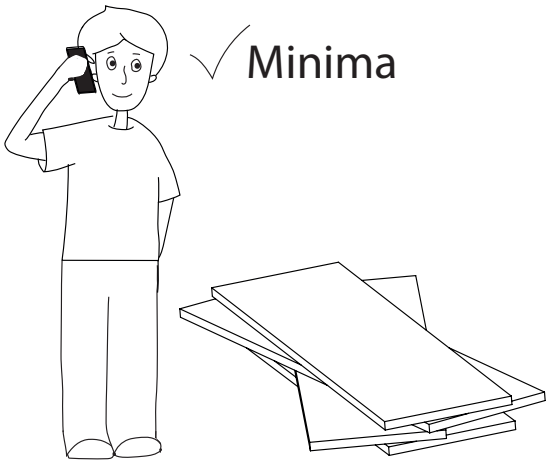

Prepare To Start

Components

Part1	1x
Part2	1x
Part3	1x
Part4	1x
Part5	1x
Part6	1x
Part7	1x
Part8	1x
Total	8x