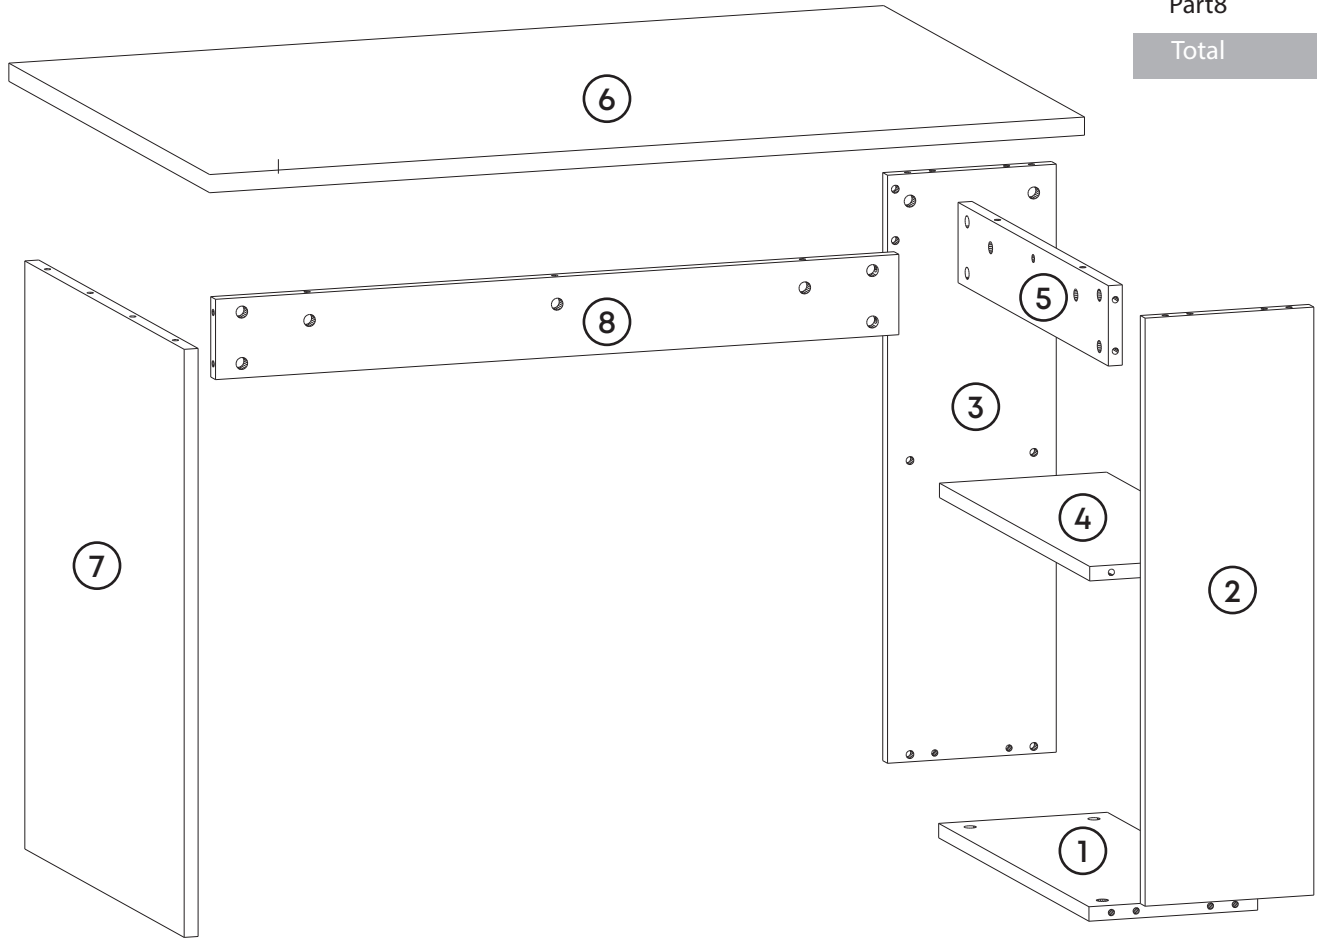

Components

Part1	1x
Part2	1x
Part3	1x
Part4	1x
Part5	1x
Part6	1x
Part7	1x
Part8	1x
Total	8x