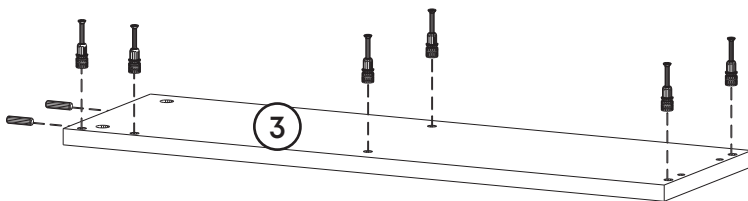

# How to instal Components

\*Minifix is the main connection component used in Minima products. Before starting, please check the below figures

MINIFIX  
HEAD

MINIFIX  
SCREW

DOWEL

If the dowel is not required during the installation phase, it is not included in the package.

\*Please notice that there is an small arrow on A03 (minifix head). This arrow should show the direction of upper hole.

\*After attaching two pieces please turn the A03 (minifix head) clockwise direction with the help of a screwdriver.

\*Please do not over screw the minifix head since it may be broken if too much power is imposed. Just make sure that it is screwed to the direction "+" do not go any further.

1.

**2.**

**3.**

4.

5.

**contact us for support**