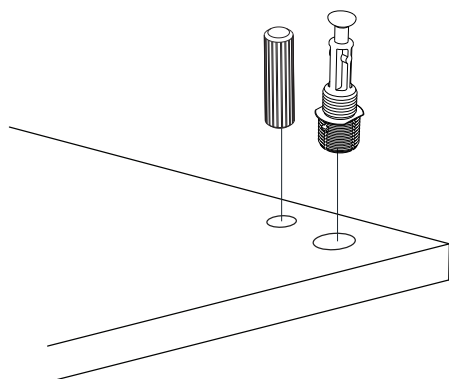

# Accessory Parts

# How to instal Components

\*Minifix is the main connection component used in Minima products. Before starting, please check the below figures

MINIFIX  
HEAD

MINIFIX  
SCREW

DOWEL

If the dowel is not required during the installation phase, it is not included in the package.

\*Please notice that there is an small arrow on A03 (minifix head). This arrow should show the direction of upper hole.

\*After attaching two pieces please turn the A03 (minifix head) clockwise direction with the help of a screwdriver.