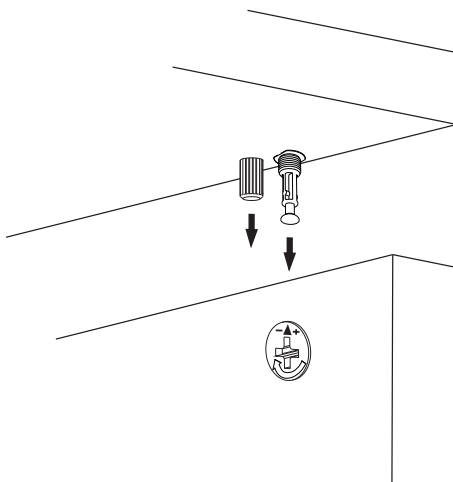

# How to instal Components

\*Minifix is the main connection component used in Minima products. Before starting, please check the below figures

MINIFIX  
HEAD

MINIFIX  
SCREW

DOWEL

If the dowel is not required during the installation phase, it is not included in the package.

\*Please notice that there is an small arrow on A03 (minifix head). This arrow should show the direction of upper hole.

\*After attaching two pieces please turn the A03 (minifix head) clockwise direction with the help of a screwdriver.