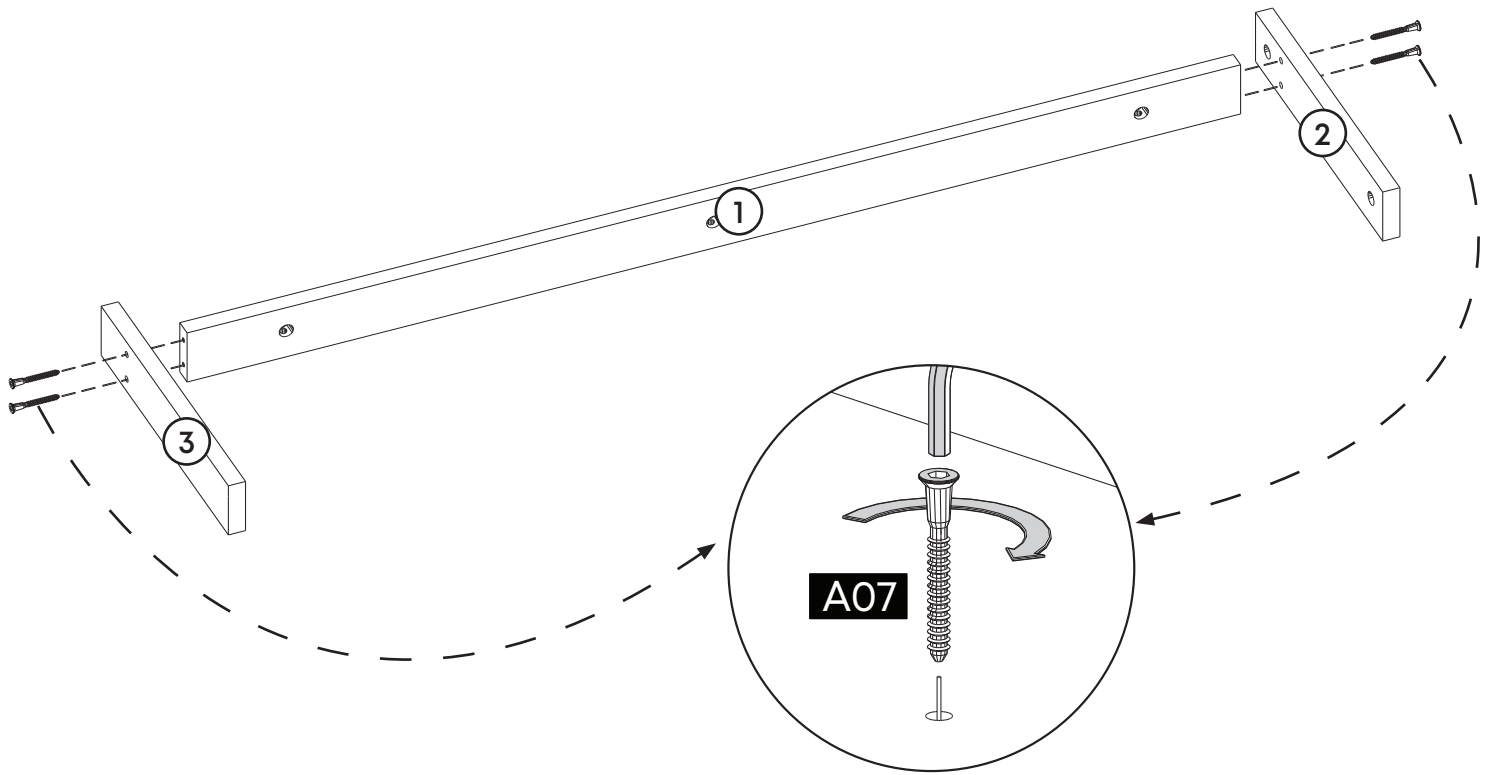

# How to instal Components

\*Minifix is the main connection component used in Minima products. Before starting, please check the below figures

MINIFIX  
HEAD

MINIFIX  
SCREW

DOWEL

If the dowel is not required during the installation phase, it is not included in the package.

\*Please notice that there is an small arrow on A03 (minifix head). This arrow should show the direction of upper hole.

\*After attaching two pieces please turn the A03 (minifix head) clockwise direction with the help of a screwdriver.

\*Please do not over screw the minifix head since it may be broken if too much power is imposed. Just make sure that it is screwed to the direction "+" do not go any further.

1.

2.

3.

4.

5.

6.

7.