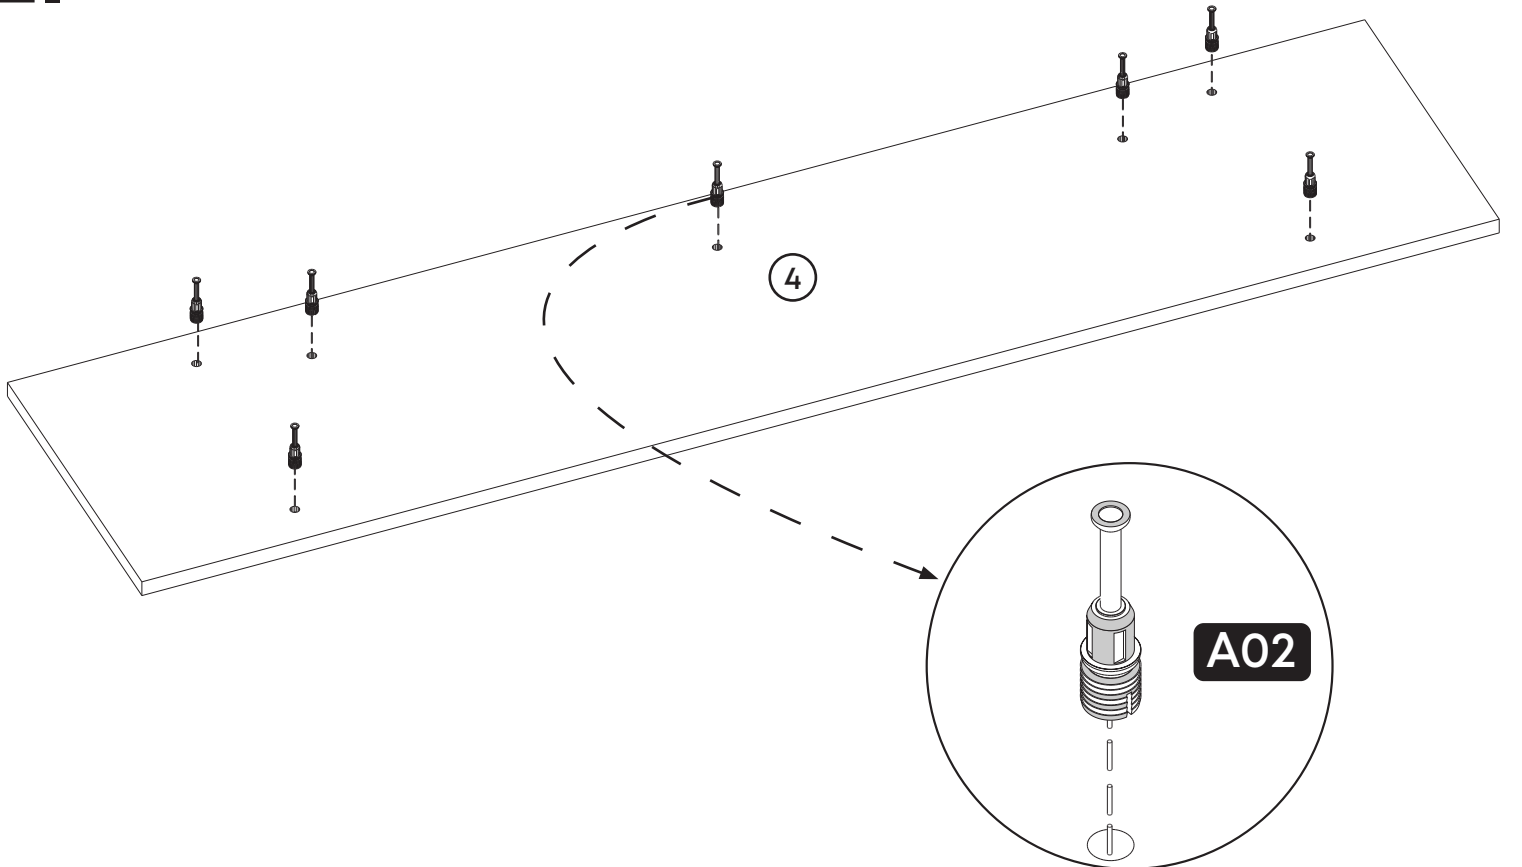

# How to instal Components

\*Minifix is the main connection component used in Minima products. Before starting, please check the below figures

MINIFIX  
HEAD

MINIFIX  
SCREW

DOWEL

If the dowel is not required during the installation phase, it is not included in the package.

\*Please notice that there is an small arrow on A03 (minifix head). This arrow should show the direction of upper hole.

\*After attaching two pieces please turn the A03 (minifix head) clockwise direction with the help of a screwdriver.

\*Please do not over screw the minifix head since it may be broken if too much power is imposed. Just make sure that it is screwed to the direction "+" do not go any further.

1.

2.

3.

4.

5.

6.

7.