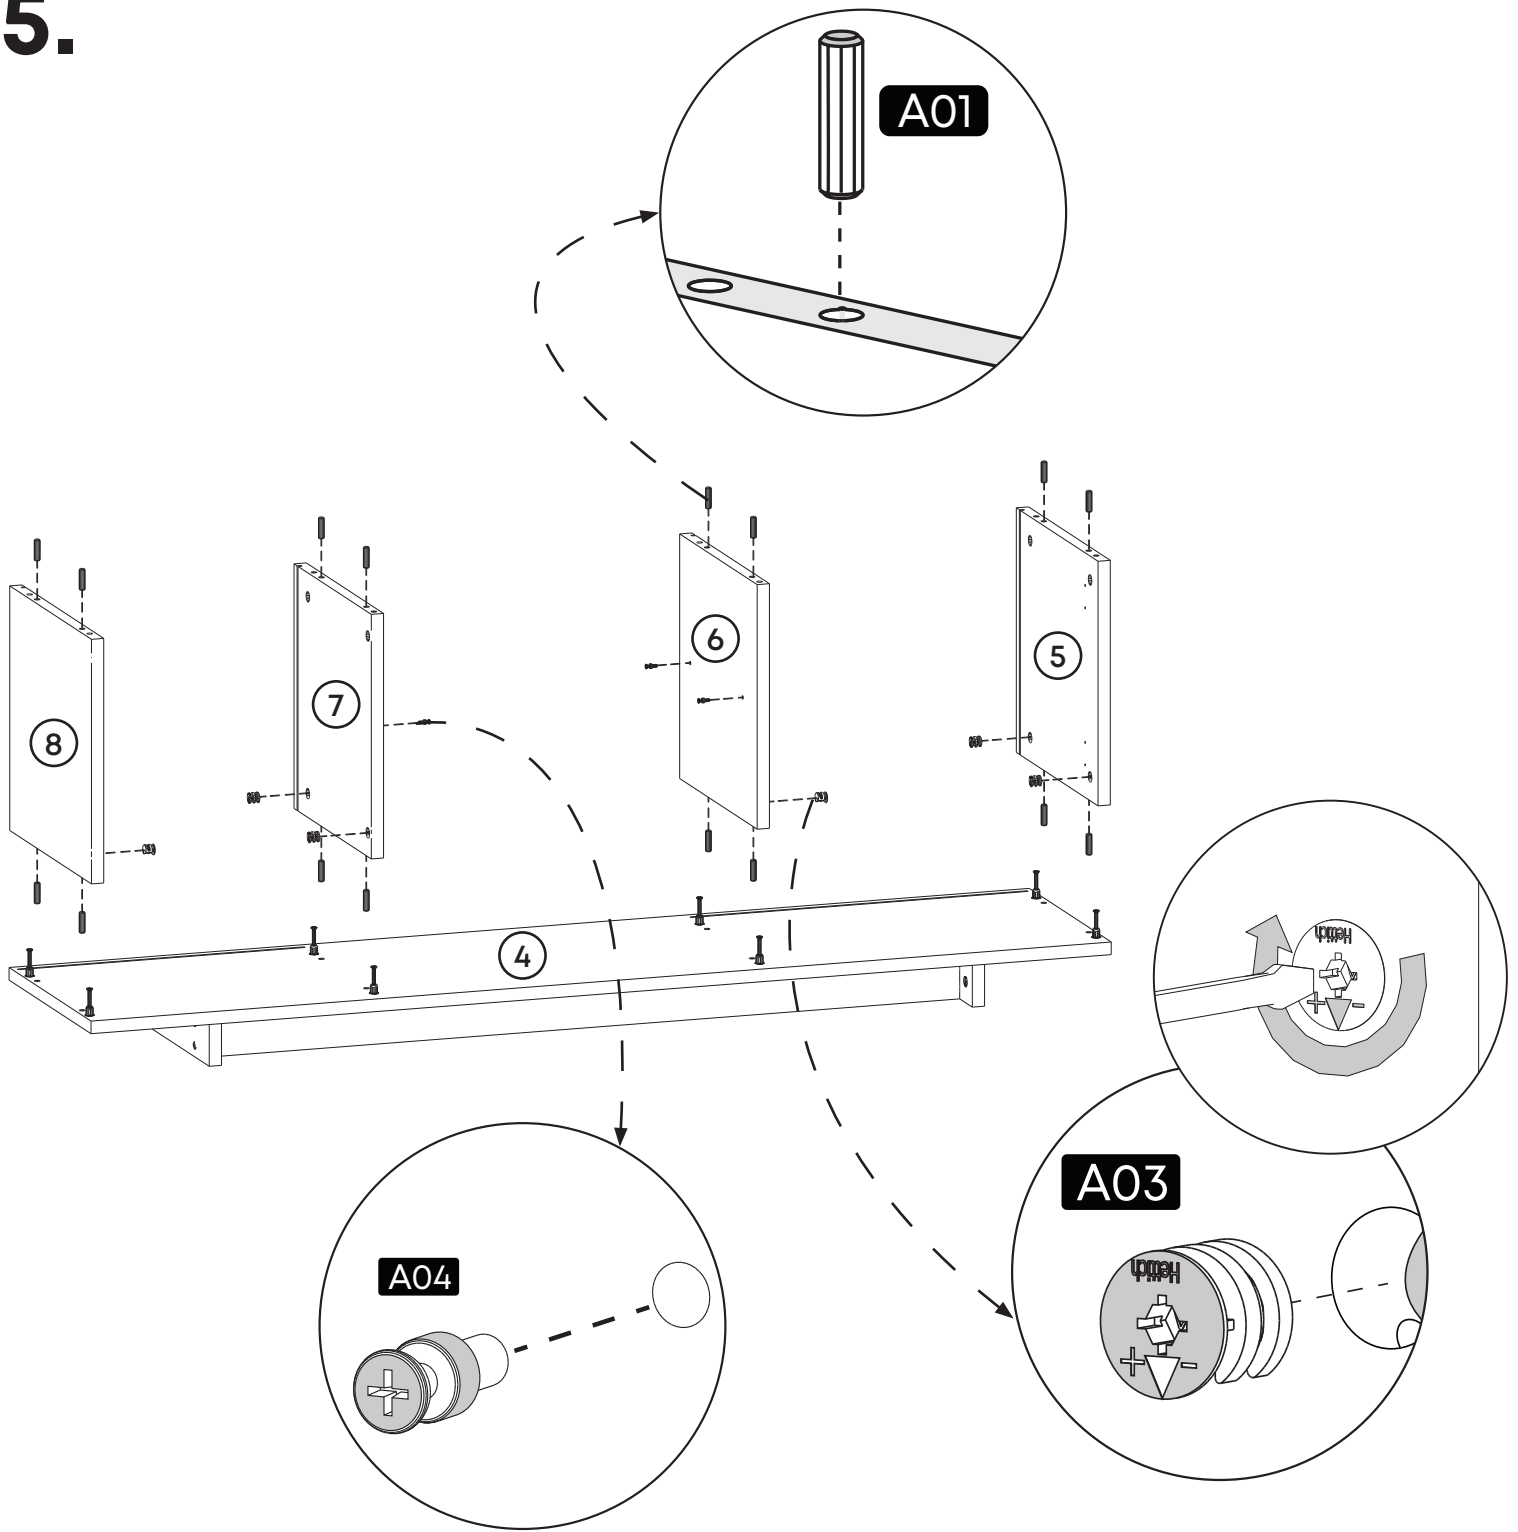

# How to instal Components

\*Minifix is the main connection component used in Minima products. Before starting, please check the below figures

MINIFIX  
HEAD

MINIFIX  
SCREW

DOWEL

If the dowel is not required during the installation phase, it is not included in the package.

\*Please notice that there is an small arrow on A03 (minifix head). This arrow should show the direction of upper hole.

\*After attaching two pieces please turn the A03 (minifix head) clockwise direction with the help of a screwdriver.

\*Please do not over screw the minifix head since it may be broken if too much power is imposed. Just make sure that it is screwed to the direction "+" do not go any further.

1.

2.

3.

4.

5.

6.

7.