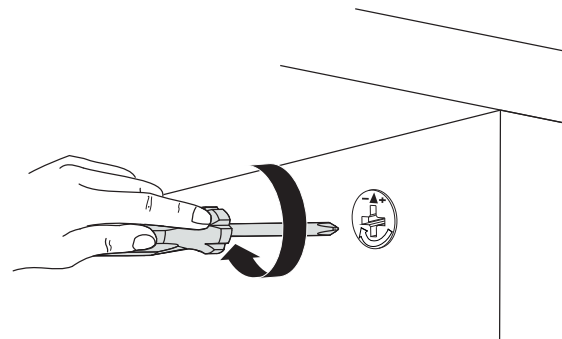

*Please do not over screw the minifix head since it may be broken if too much power is imposed. Just make sure that it is screwed to the direction "+" do not go any further.