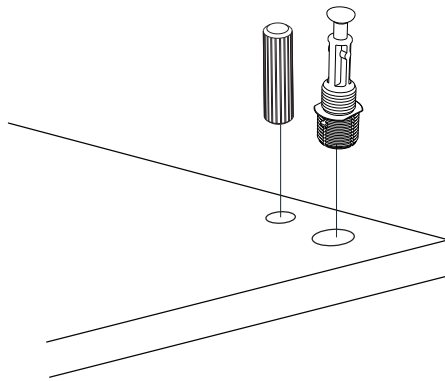

# How to instal Components

\*Minifix is the main connection component used in Minima products. Before starting, please check the below figures

MINIFIX  
HEAD

MINIFIX  
SCREW

DOWEL

If the dowel is not required during the installation phase, it is not included in the package.

\*Please notice that there is an small arrow on A03 (minifix head). This arrow should show the direction of upper hole.

\*After attaching two pieces please turn the A03 (minifix head) clockwise direction with the help of a screwdriver.