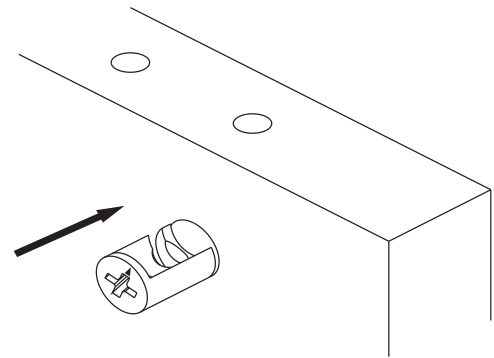

# How to instal Components

\*Minifix is the main connection component used in Minima products. Before starting, please check the below figures

MINIFIX  
HEAD

MINIFIX  
SCREW

DOWEL

If the dowel is not required during the installation phase, it is not included in the package.

\*Please notice that there is an small arrow on A03 (minifix head). This arrow should show the direction of upper hole.

\*After attaching two pieces please turn the A03 (minifix head) clockwise direction with the help of a screwdriver.