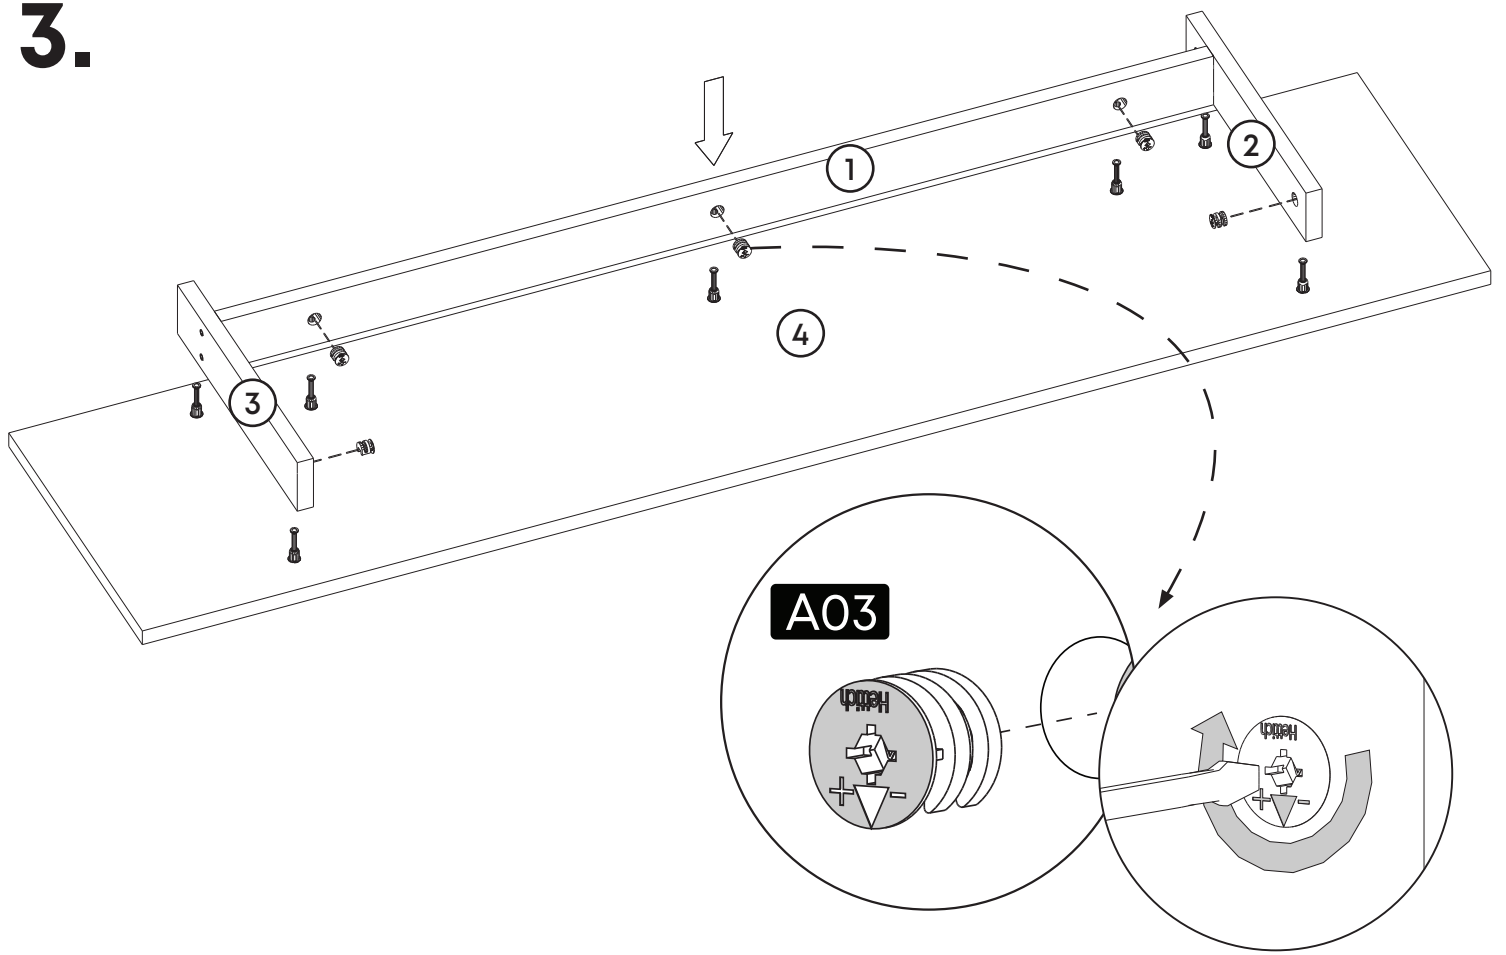

# How to instal Components

\*Minifix is the main connection component used in Minima products. Before starting, please check the below figures

MINIFIX  
HEAD

MINIFIX  
SCREW

DOWEL

If the dowel is not required during the installation phase, it is not included in the package.

\*Please notice that there is an small arrow on A03 (minifix head). This arrow should show the direction of upper hole.

\*After attaching two pieces please turn the A03 (minifix head) clockwise direction with the help of a screwdriver.

\*Please do not over screw the minifix head since it may be broken if too much power is imposed. Just make sure that it is screwed to the direction "+" do not go any further.

1.

2.

3.

4.

5.

6.

7.