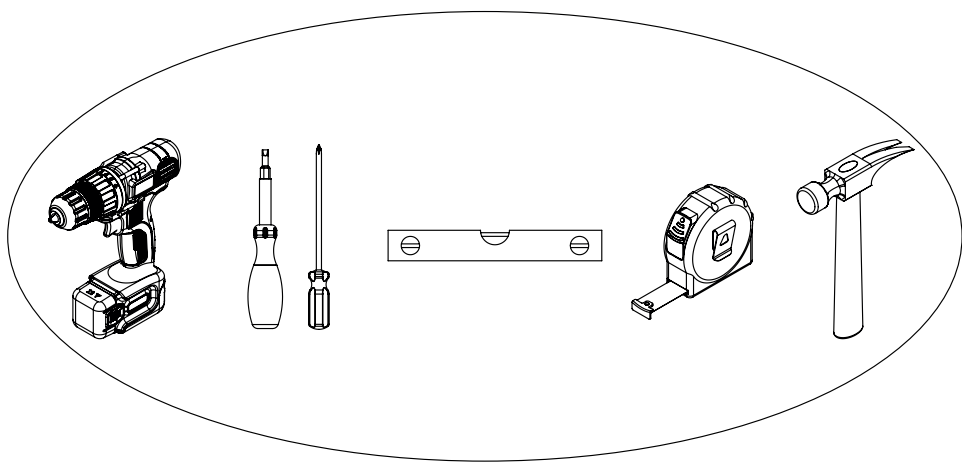

Prepare To Start

Components

Part1	1x
Part2	1x
Part3	1x
Part4	1x
Part5	1x
Part6	1x
Part7	1x
Part8	1x
Part9	1x
Part10	1x
Part11	1x
Part12	1x
Part13	1x
Part14	1x
Part15	1x
Total	15x