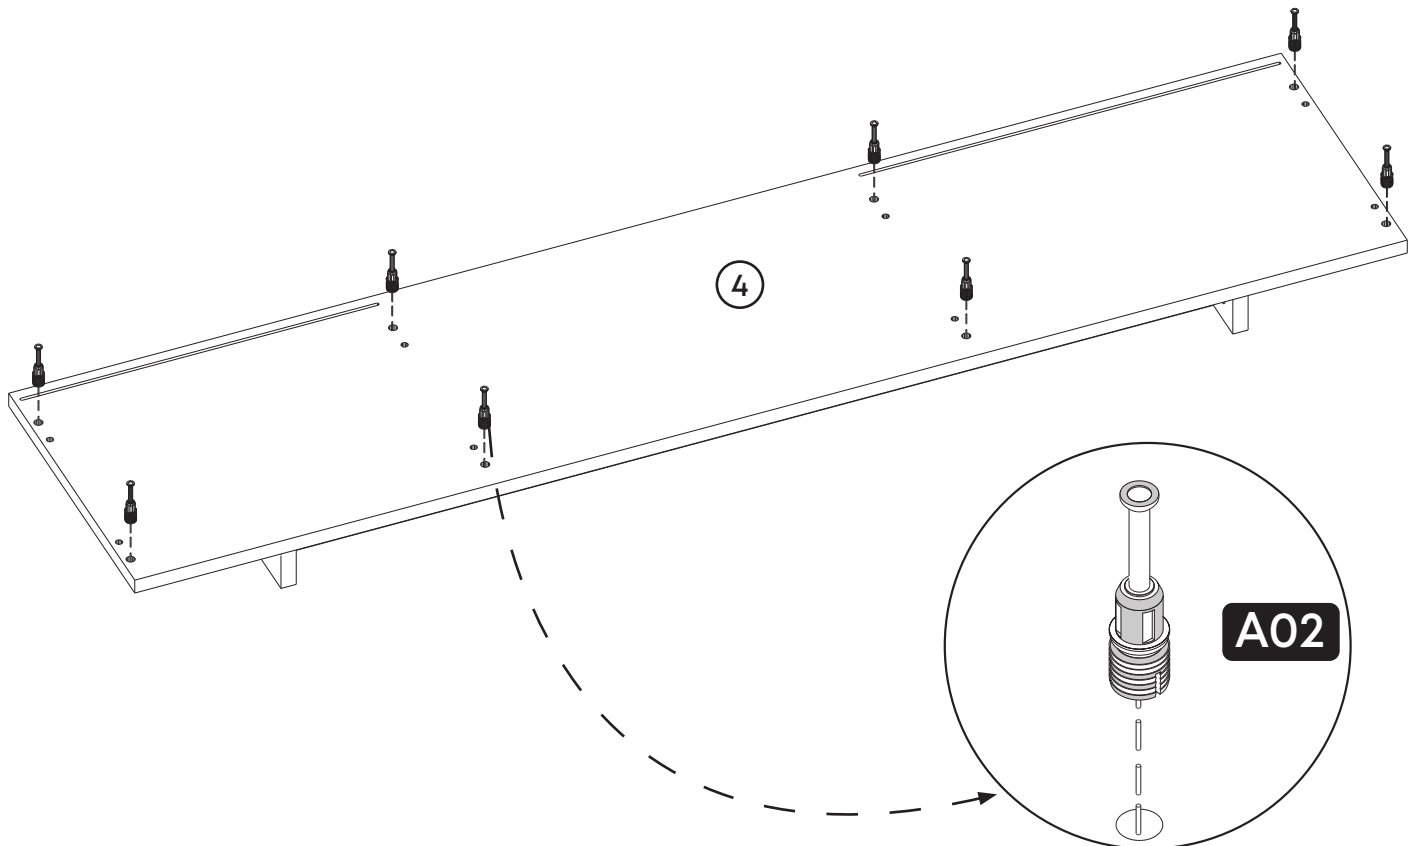

# How to instal Components

\*Minifix is the main connection component used in Minima products. Before starting, please check the below figures

MINIFIX  
HEAD

MINIFIX  
SCREW

DOWEL

If the dowel is not required during the installation phase, it is not included in the package.

\*Please do not over screw the minifix head since it may be broken if too much power is imposed. Just make sure that it is screwed to the direction "+" do not go any further.

1.

2.

3.

4.

5.

6.

7.