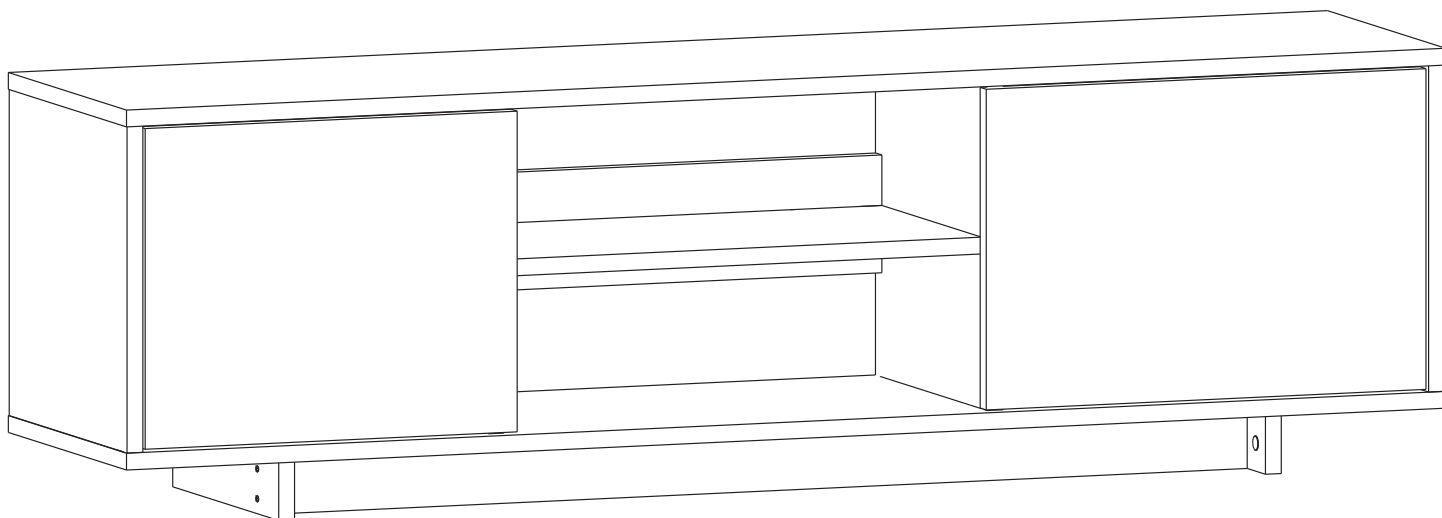

Settings of Hinge

contact us for support

contact@minimadecor.com

www.minimadecor.com

www.minimadecor.us