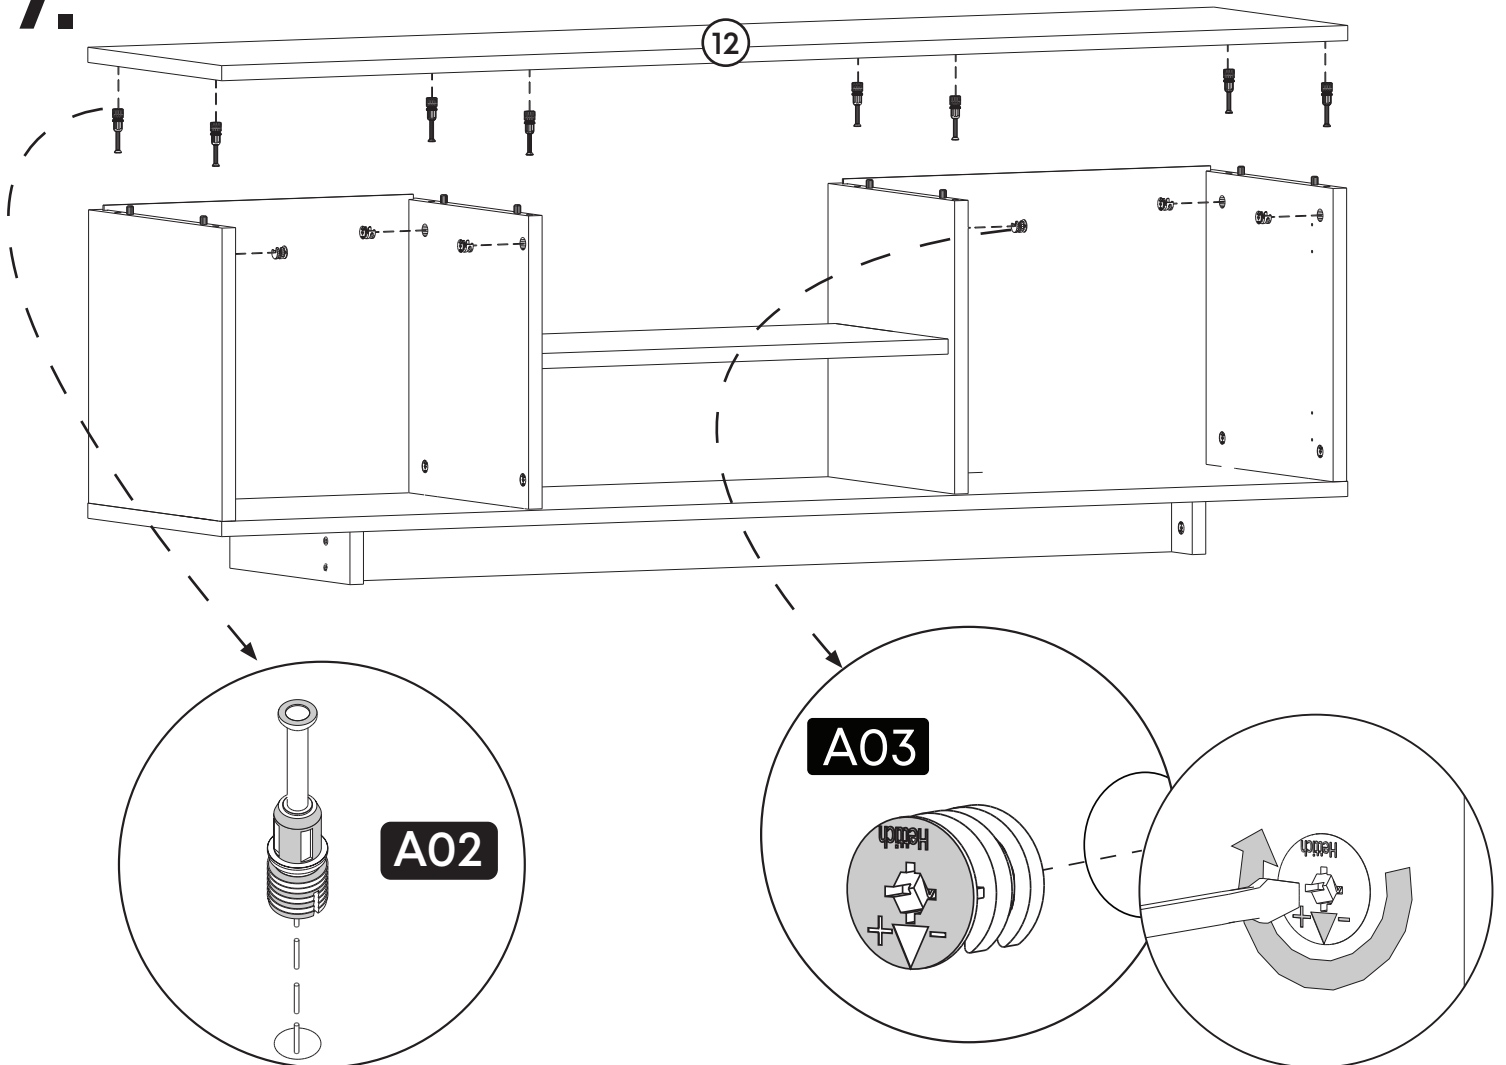

# How to instal Components

\*Minifix is the main connection component used in Minima products. Before starting, please check the below figures

MINIFIX  
HEAD

MINIFIX  
SCREW

DOWEL

If the dowel is not required during the installation phase, it is not included in the package.

\*Please notice that there is an small arrow on A03 (minifix head). This arrow should show the direction of upper hole.

\*After attaching two pieces please turn the A03 (minifix head) clockwise direction with the help of a screwdriver.

\*Please do not over screw the minifix head since it may be broken if too much power is imposed. Just make sure that it is screwed to the direction "+" do not go any further.

1.

2.

3.

4.

5.

6.

7.