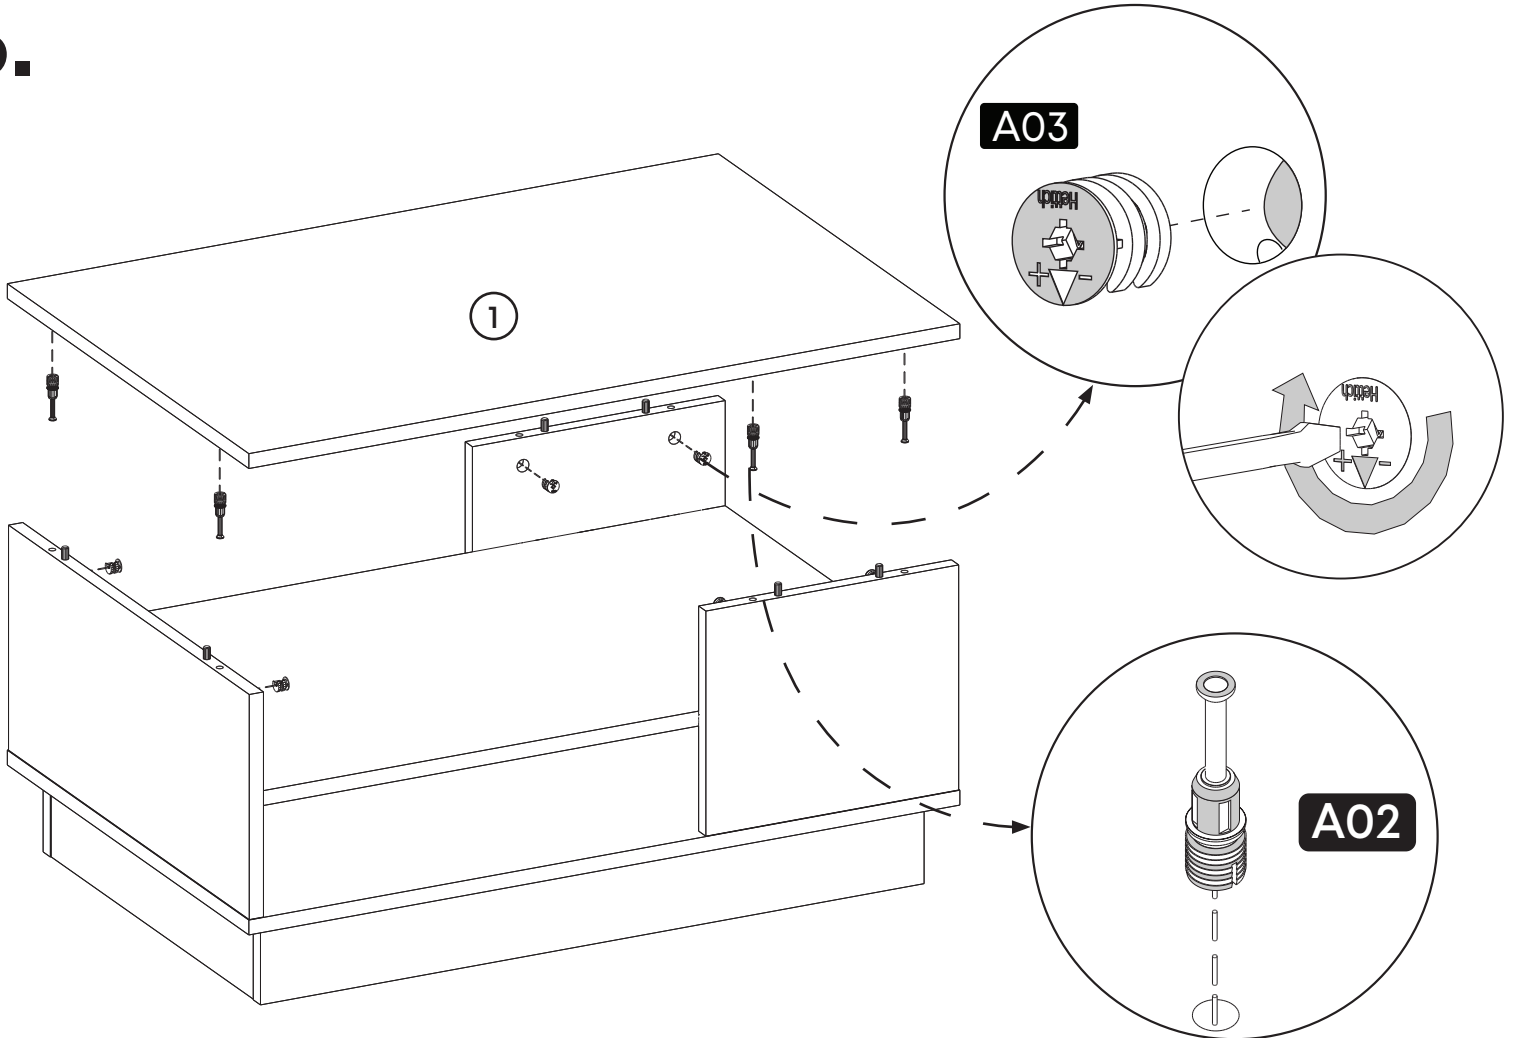

# How to instal Components

\*Minifix is the main connection component used in Minima products. Before starting, please check the below figures

MINIFIX  
HEAD

MINIFIX  
SCREW

DOWEL

If the dowel is not required during the installation phase, it is not included in the package.

\*Please notice that there is an small arrow on A03 (minifix head). This arrow should show the direction of upper hole.

\*After attaching two pieces please turn the A03 (minifix head) clockwise direction with the help of a screwdriver.

\*Please do not over screw the minifix head since it may be broken if too much power is imposed. Just make sure that it is screwed to the direction “+” do not go any further.

1.

**2.**

**3.**

4.

5.

6.

7.