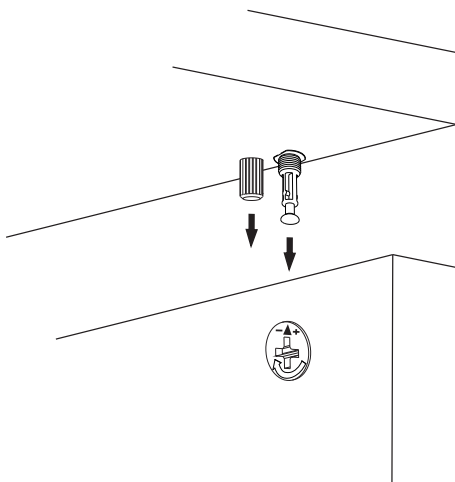

# How to instal Components

\*Minifix is the main connection component used in Minima products. Before starting, please check the below figures

MINIFIX  
HEAD

MINIFIX  
SCREW

DOWEL

If the dowel is not required during the installation phase, it is not included in the package.

\*Please notice that there is an small arrow on A03 (minifix head). This arrow should show the direction of upper hole.

\*After attaching two pieces please turn the A03 (minifix head) clockwise direction with the help of a screwdriver.