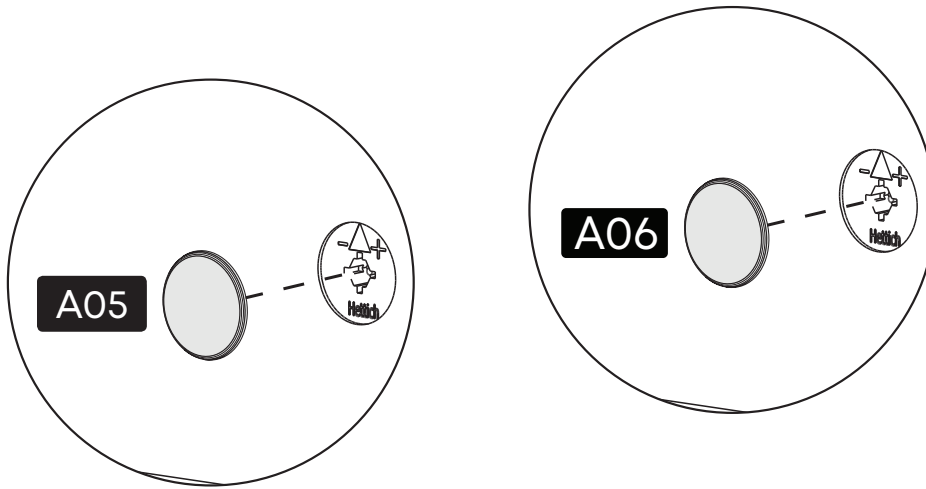

# How to instal Components

\*Minifix is the main connection component used in Minima products. Before starting, please check the below figures

MINIFIX  
HEAD

MINIFIX  
SCREW

DOWEL

If the dowel is not required during the installation phase, it is not included in the package.

\*Please notice that there is an small arrow on A03 (minifix head). This arrow should show the direction of upper hole.

\*After attaching two pieces please turn the A03 (minifix head) clockwise direction with the help of a screwdriver.

\*Please do not over screw the minifix head since it may be broken if too much power is imposed. Just make sure that it is screwed to the direction “+” do not go any further.

1.

**2.**

**3.**

4.

5.

6.

7.