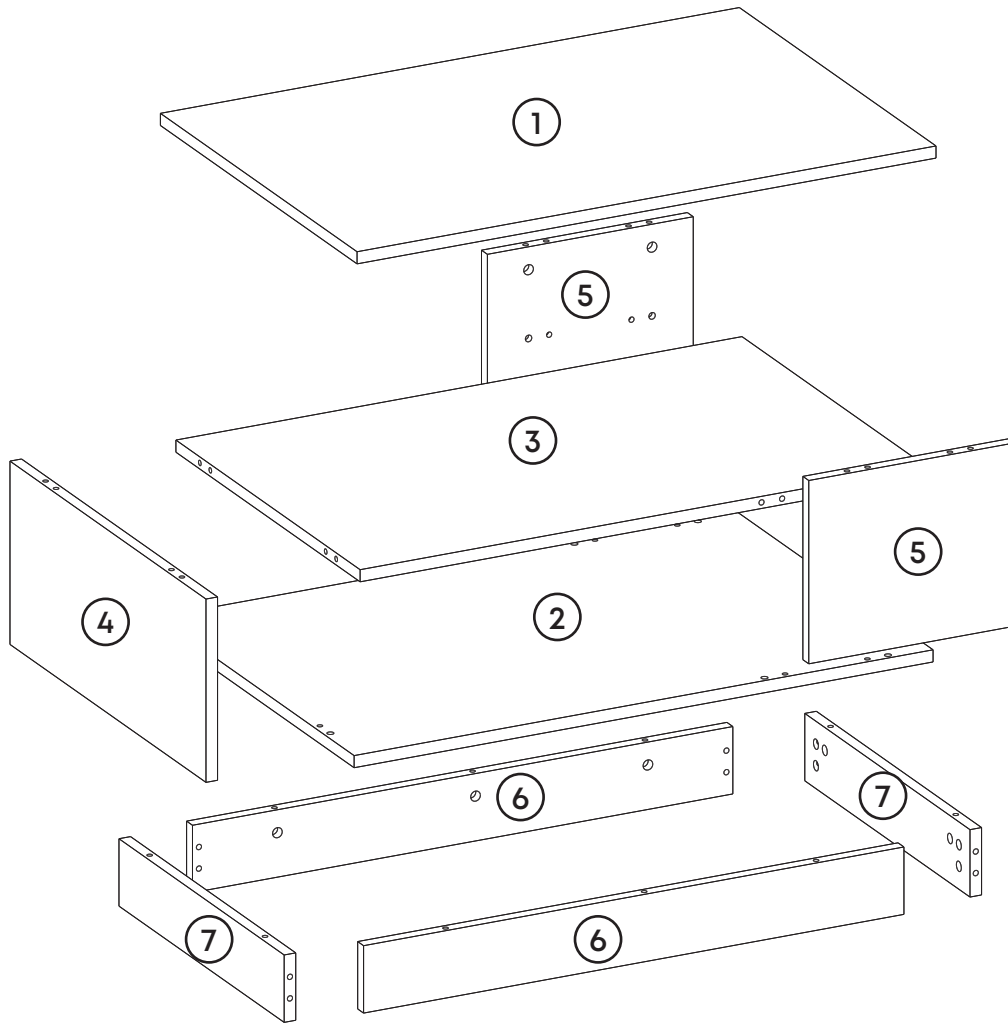

Components