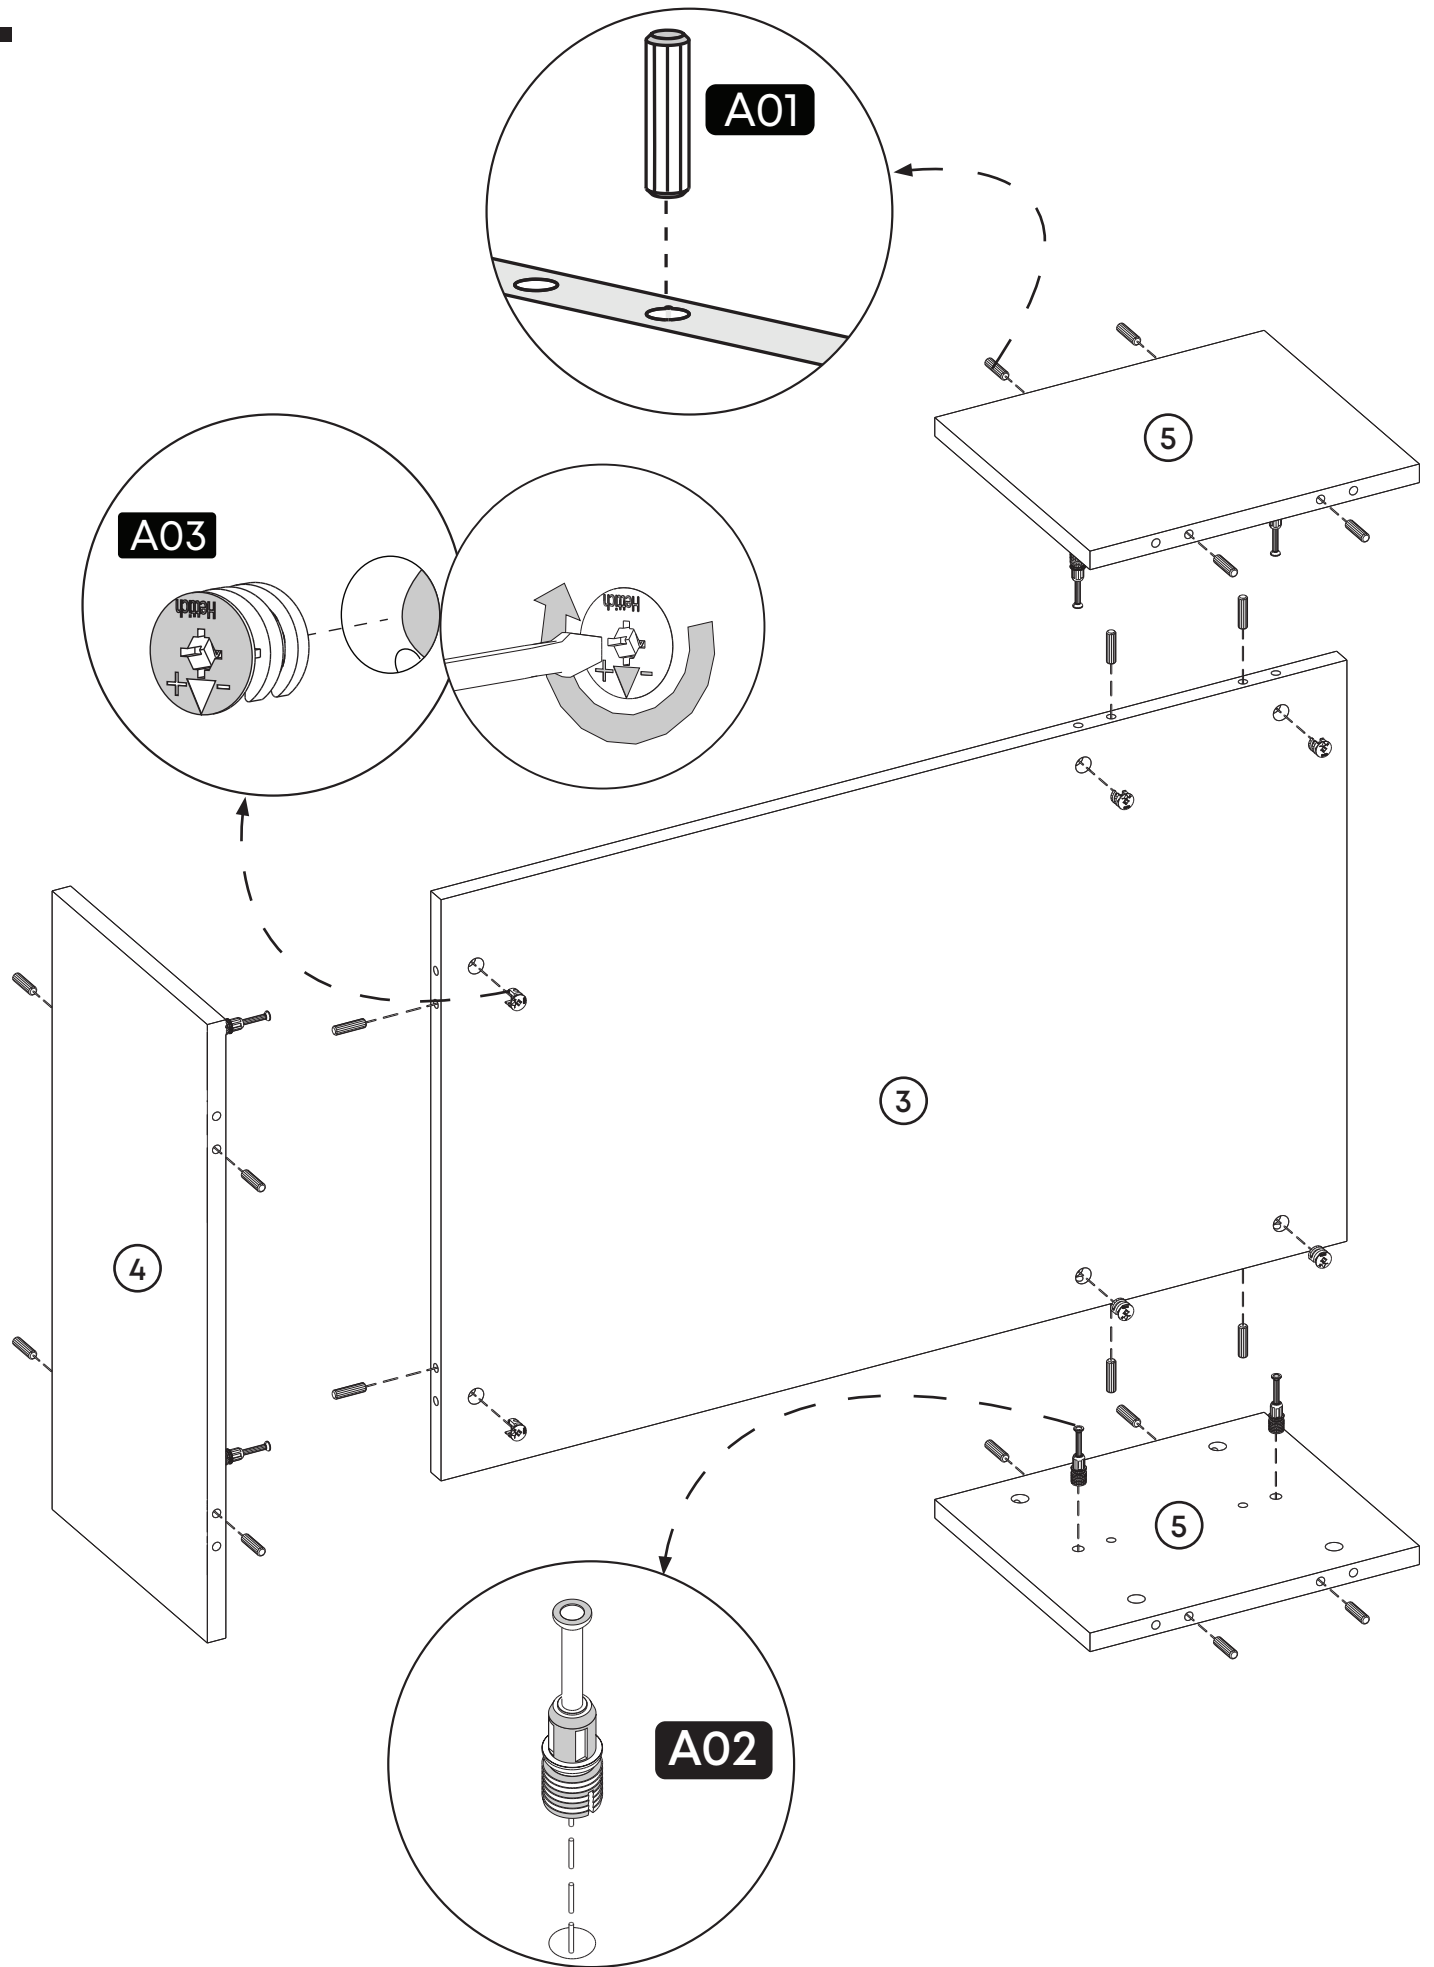

# How to instal Components

\*Minifix is the main connection component used in Minima products. Before starting, please check the below figures

MINIFIX  
HEAD

MINIFIX  
SCREW

DOWEL

If the dowel is not required during the installation phase, it is not included in the package.

\*Please notice that there is an small arrow on A03 (minifix head). This arrow should show the direction of upper hole.

\*After attaching two pieces please turn the A03 (minifix head) clockwise direction with the help of a screwdriver.

\*Please do not over screw the minifix head since it may be broken if too much power is imposed. Just make sure that it is screwed to the direction “+” do not go any further.

1.

**2.**

**3.**

4.

5.

6.

7.