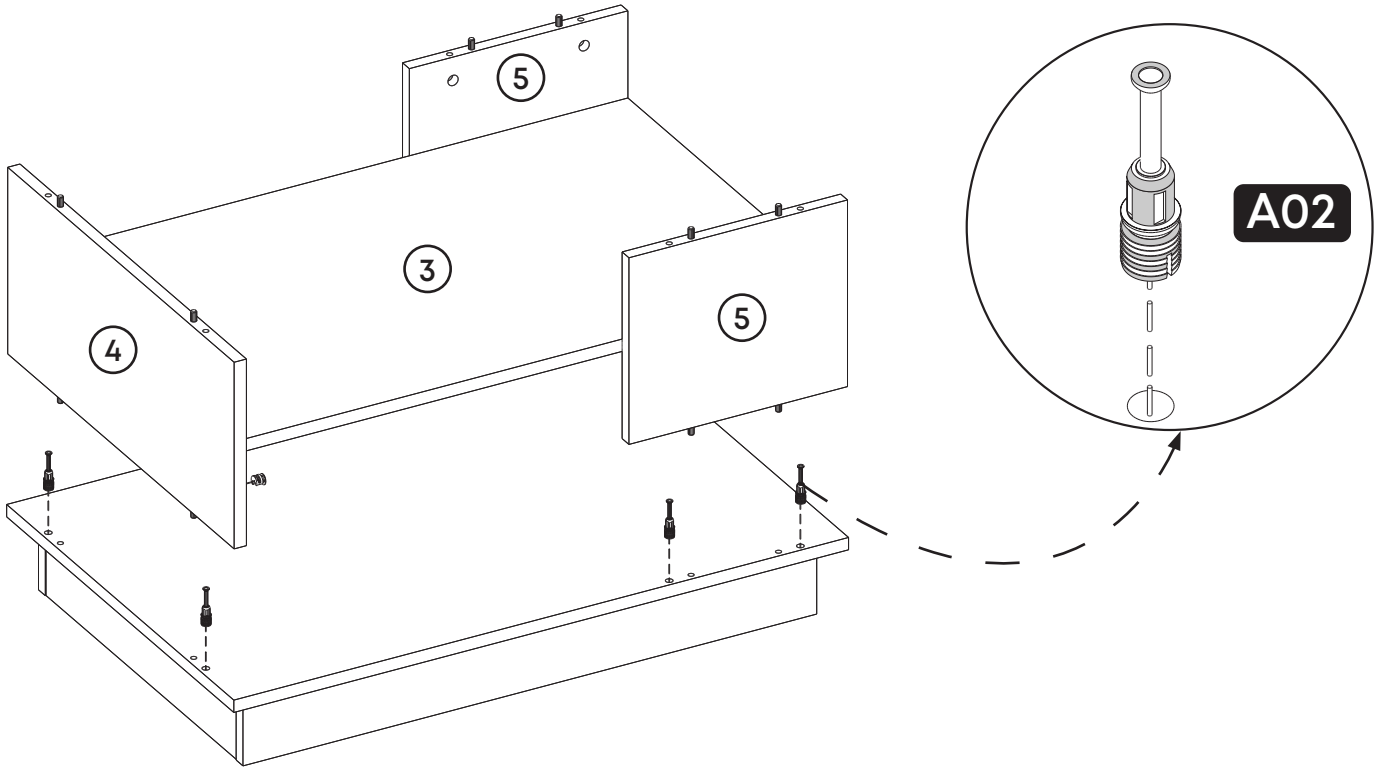

# How to instal Components

\*Minifix is the main connection component used in Minima products. Before starting, please check the below figures

MINIFIX  
HEAD

MINIFIX  
SCREW

DOWEL

If the dowel is not required during the installation phase, it is not included in the package.

\*Please notice that there is an small arrow on A03 (minifix head). This arrow should show the direction of upper hole.

\*After attaching two pieces please turn the A03 (minifix head) clockwise direction with the help of a screwdriver.

\*Please do not over screw the minifix head since it may be broken if too much power is imposed. Just make sure that it is screwed to the direction “+” do not go any further.

1.

**2.**

**3.**

4.

5.

6.

7.