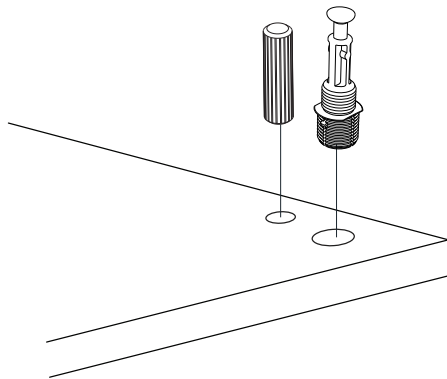

# Accessory Parts

# How to instal Components

\*Minifix is the main connection component used in Minima products. Before starting, please check the below figures

MINIFIX  
HEAD

MINIFIX  
SCREW

DOWEL

If the dowel is not required during the installation phase, it is not included in the package.

\*Please notice that there is an small arrow on A03 (minifix head). This arrow should show the direction of upper hole.

\*After attaching two pieces please turn the A03 (minifix head) clockwise direction with the help of a screwdriver.