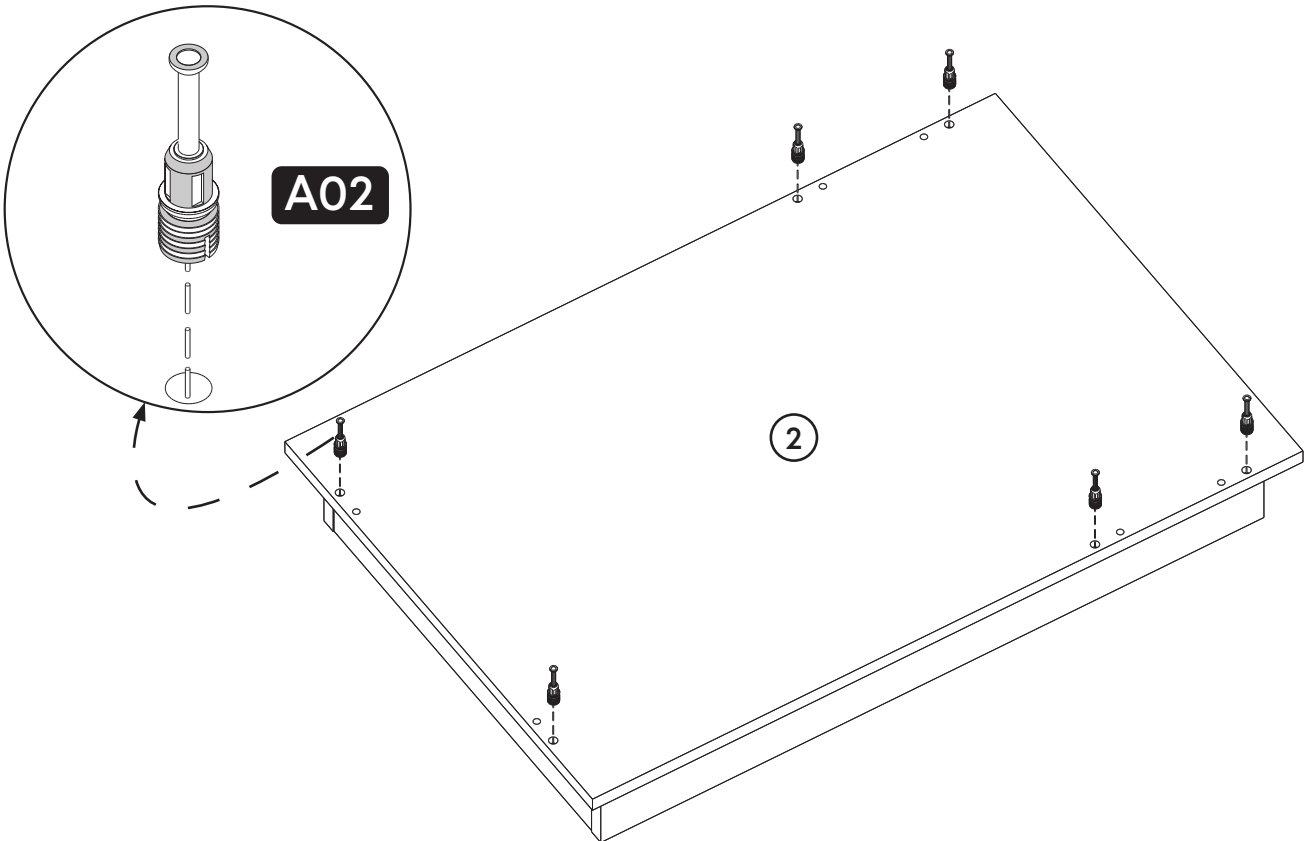

# How to instal Components

\*Minifix is the main connection component used in Minima products. Before starting, please check the below figures

MINIFIX  
HEAD

MINIFIX  
SCREW

DOWEL

If the dowel is not required during the installation phase, it is not included in the package.

\*Please do not over screw the minifix head since it may be broken if too much power is imposed. Just make sure that it is screwed to the direction “+” do not go any further.

1.

**2.**

**3.**

4.

5.

6.

7.