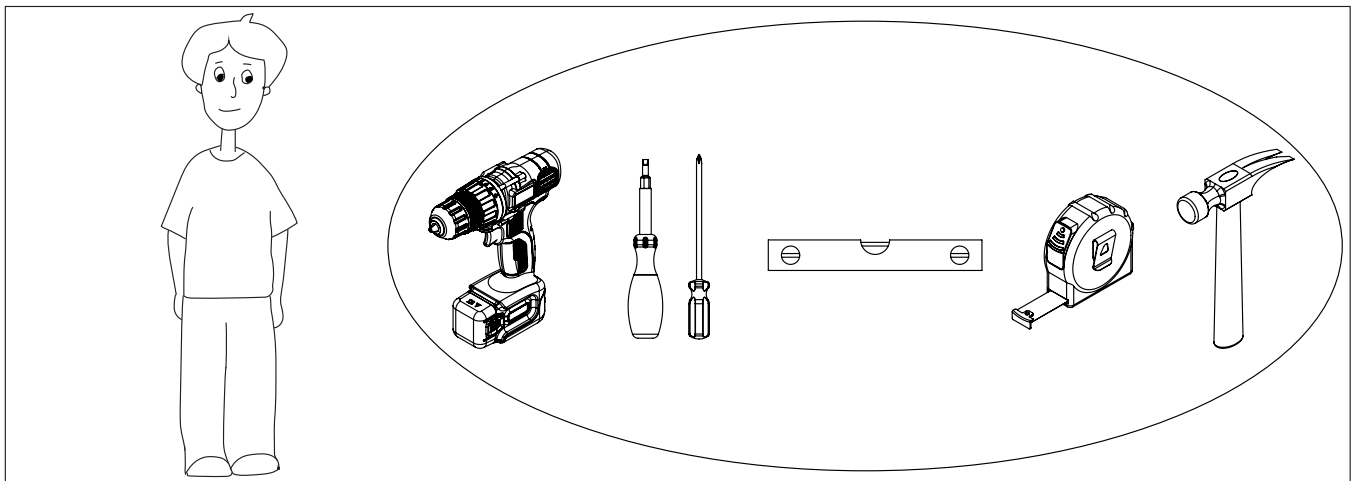

Prepare To Start