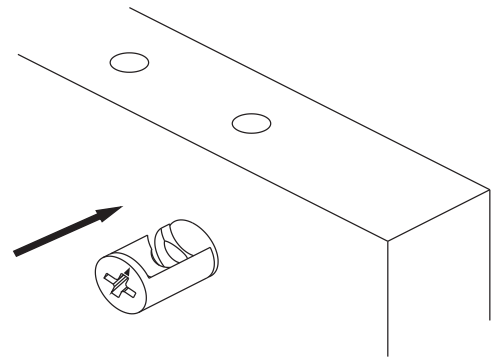

# How to instal Components

\*Minifix is the main connection component used in Minima products. Before starting, please check the below figures

MINIFIX  
HEAD

MINIFIX  
SCREW

DOWEL

If the dowel is not required during the installation phase, it is not included in the package.

\*Please notice that there is an small arrow on A03 (minifix head). This arrow should show the direction of upper hole.

\*After attaching two pieces please turn the A03 (minifix head) clockwise direction with the help of a screwdriver.