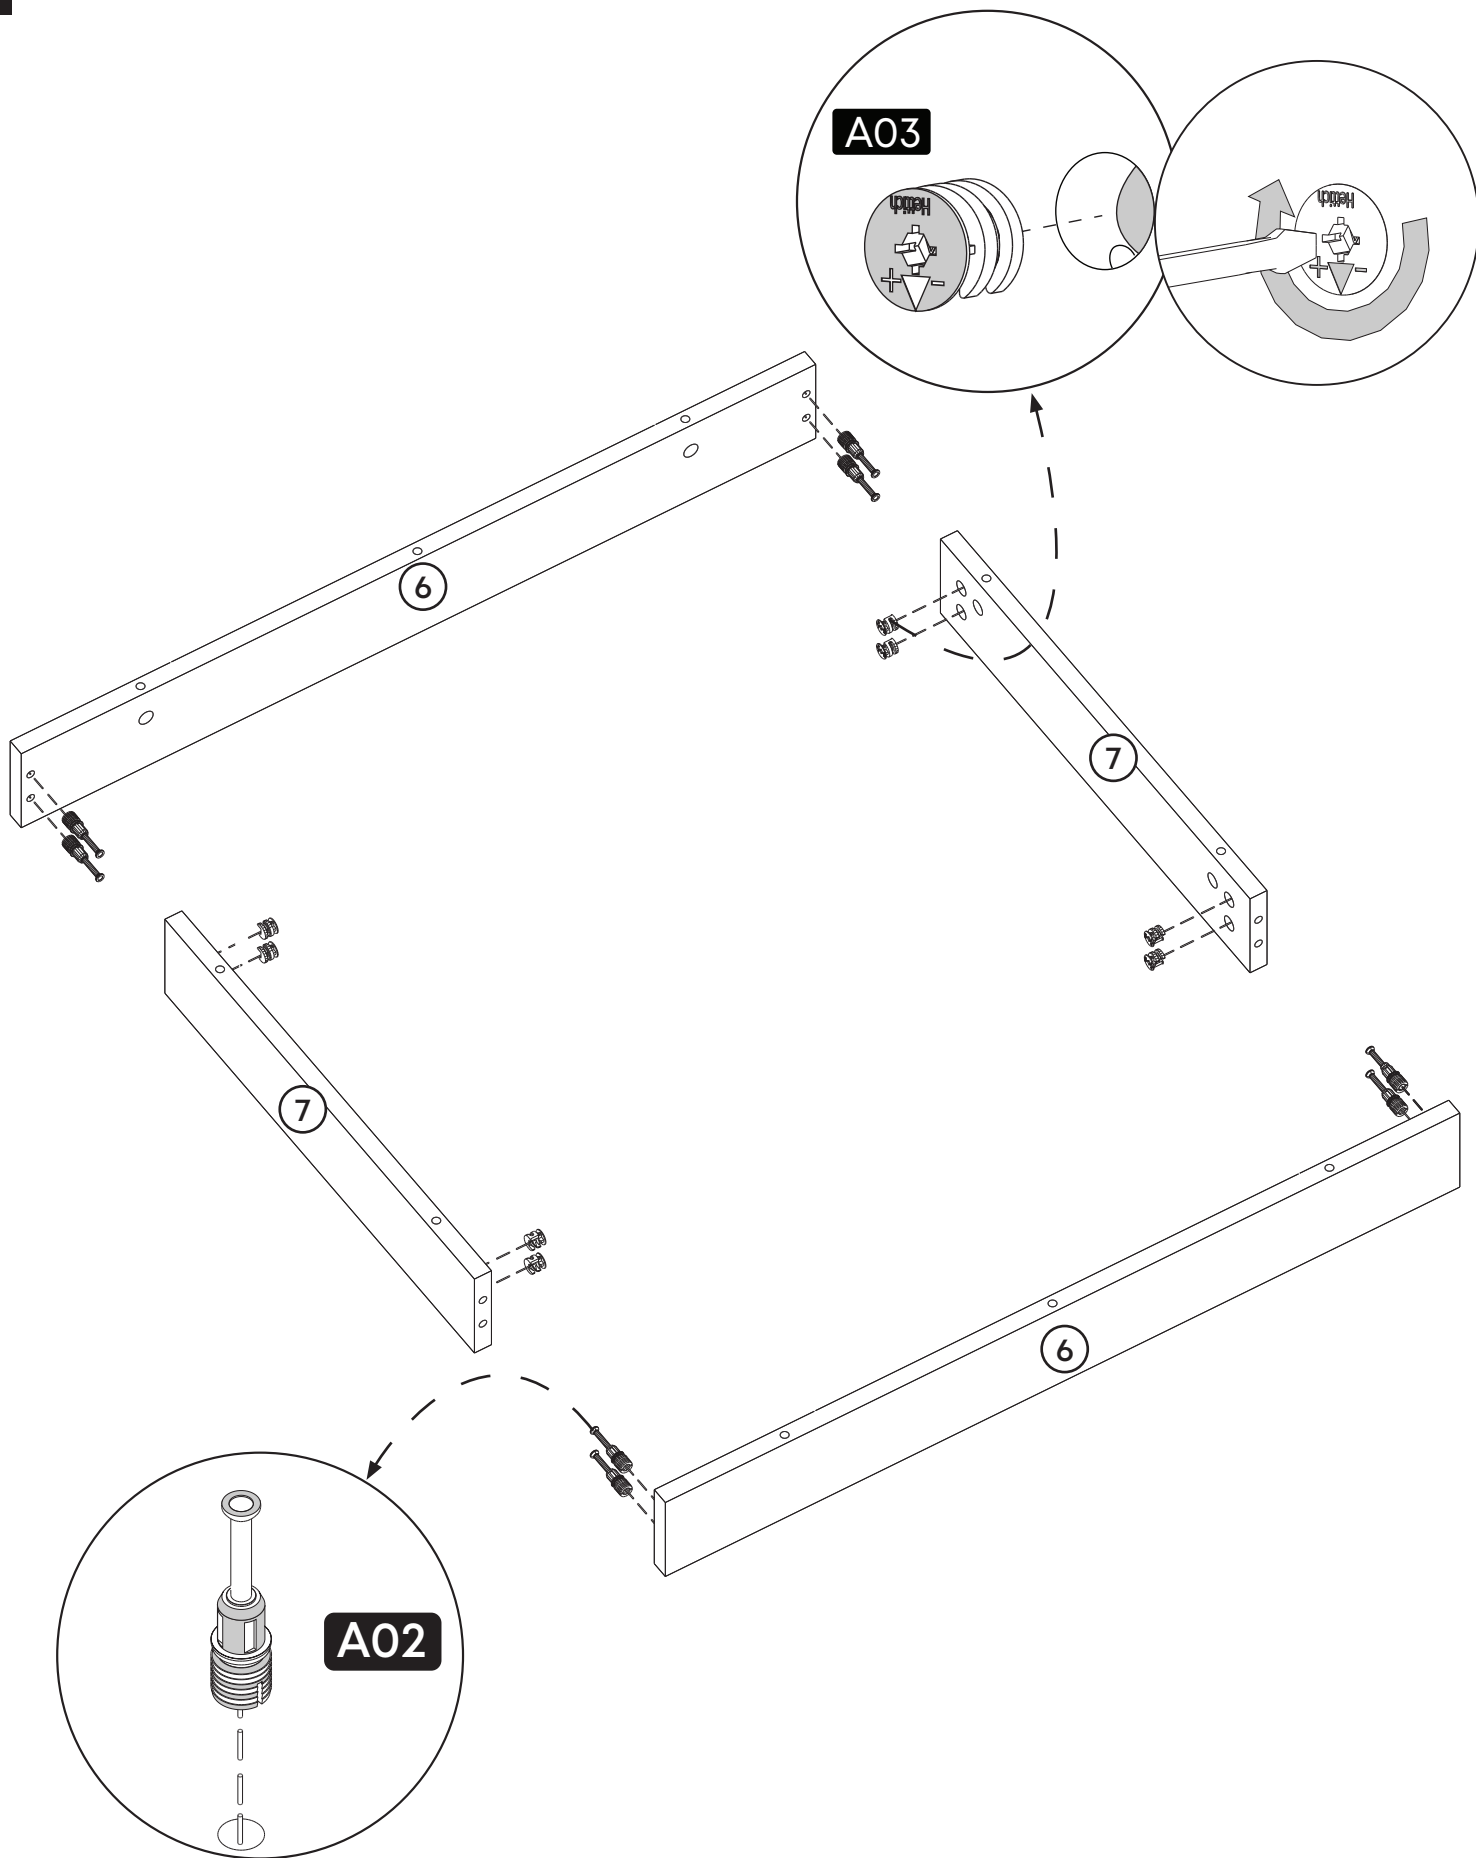

# How to instal Components

\*Minifix is the main connection component used in Minima products. Before starting, please check the below figures

MINIFIX  
HEAD

MINIFIX  
SCREW

DOWEL

If the dowel is not required during the installation phase, it is not included in the package.

\*Please notice that there is an small arrow on A03 (minifix head). This arrow should show the direction of upper hole.

\*After attaching two pieces please turn the A03 (minifix head) clockwise direction with the help of a screwdriver.

\*Please do not over screw the minifix head since it may be broken if too much power is imposed. Just make sure that it is screwed to the direction “+” do not go any further.

1.

**2.**

**3.**

4.

5.

6.

7.