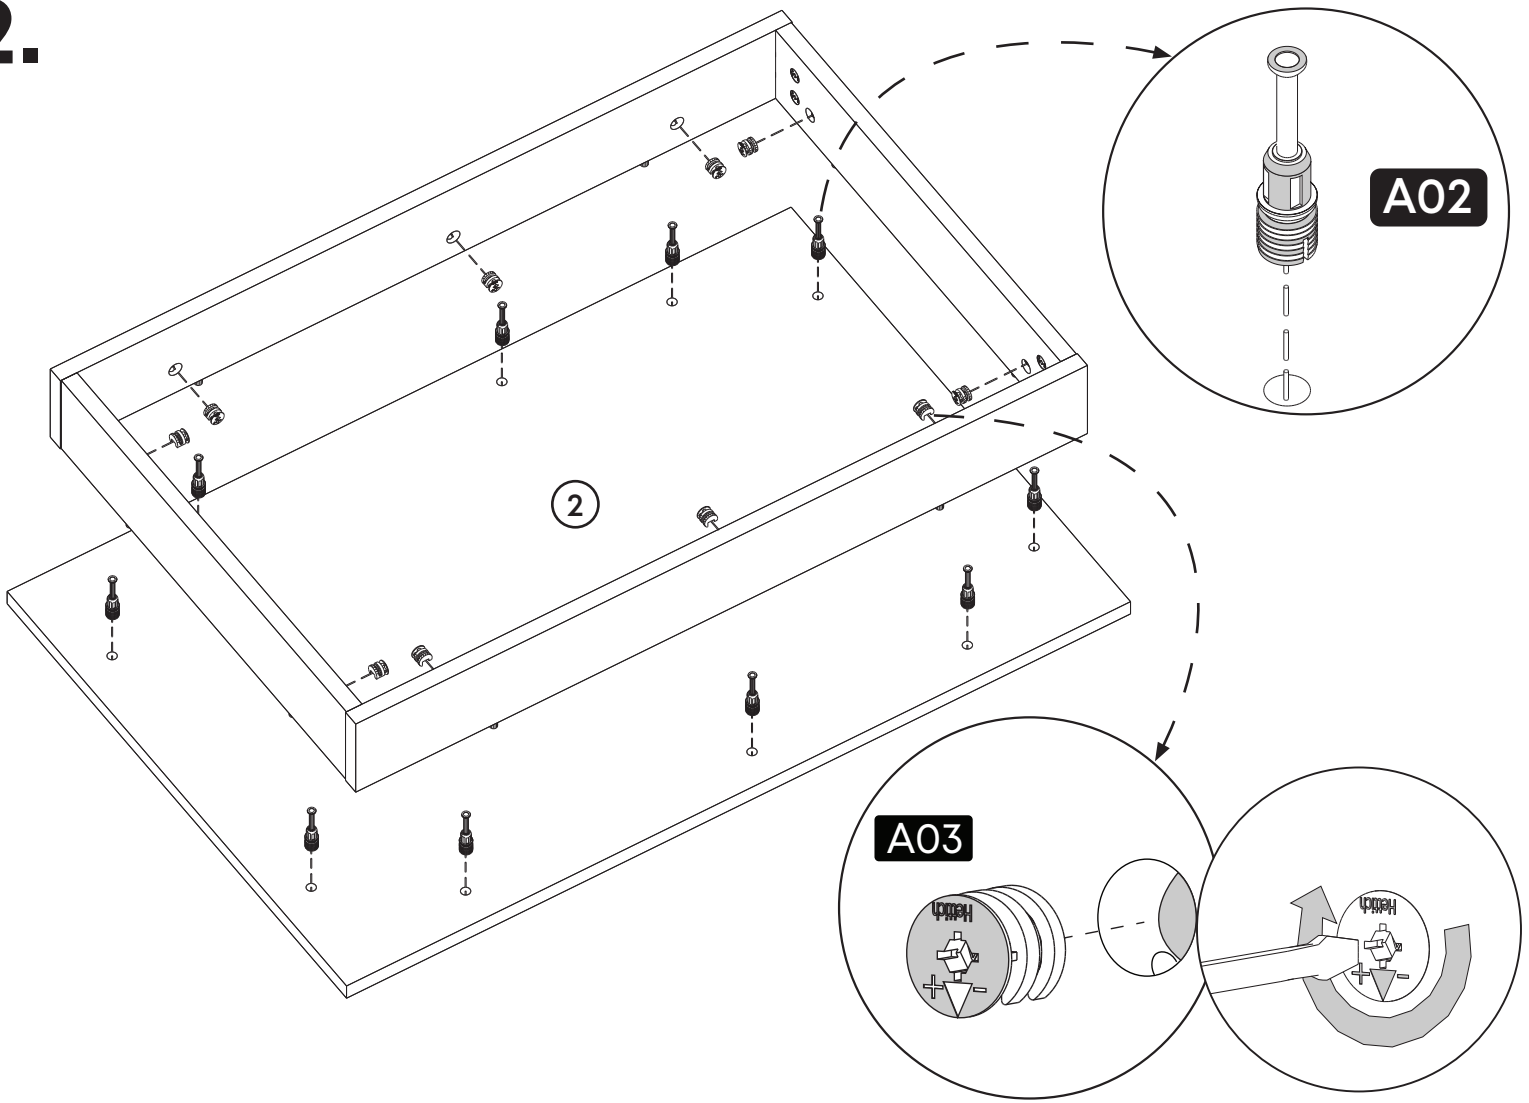

# How to instal Components

\*Minifix is the main connection component used in Minima products. Before starting, please check the below figures

MINIFIX  
HEAD

MINIFIX  
SCREW

DOWEL

If the dowel is not required during the installation phase, it is not included in the package.

\*Please notice that there is an small arrow on A03 (minifix head). This arrow should show the direction of upper hole.

\*After attaching two pieces please turn the A03 (minifix head) clockwise direction with the help of a screwdriver.

\*Please do not over screw the minifix head since it may be broken if too much power is imposed. Just make sure that it is screwed to the direction “+” do not go any further.

1.

**2.**

**3.**

4.

5.

6.

7.