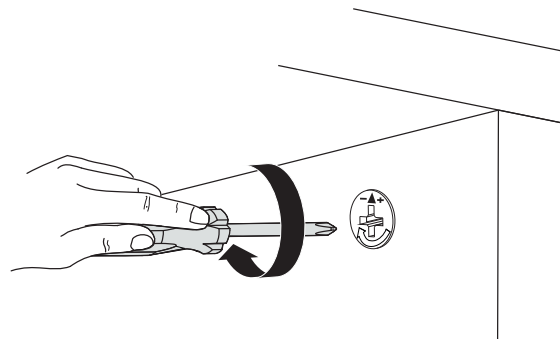

*Please do not over screw the minifix head since it may be broken if too much power is imposed. Just make sure that it is screwed to the direction “+” do not go any further.