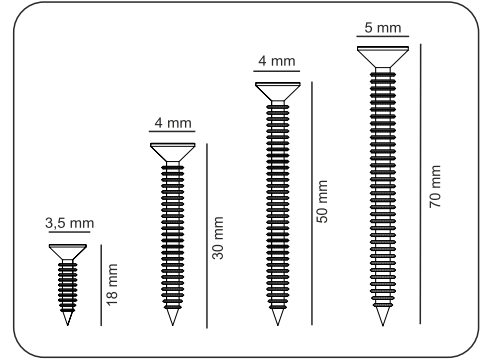

ATTENTION !!

Minifix is the main connection material used in products. Before starting assembly, please check the drawings below.

ACCESSORY LIST

SEUL

A23 Minifix M8  8x34 8x	A22 Minifix G18  15x14 8x	A17 4x50  8x	A18 3,5x18  20x	A47 Retro ayak (20 cm)  BYZ 4x
A06 18 mm  8x	A10 14mm  8x	0x	0x	0x
0x	0x	0x	0x	0x