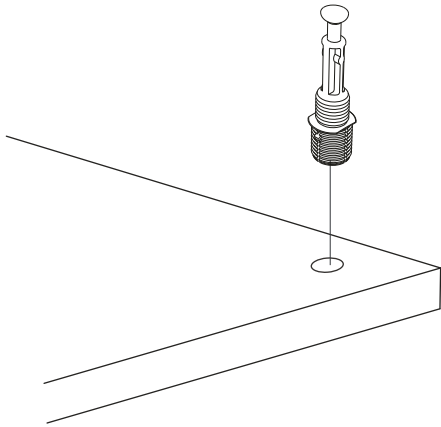

ATTENTION !!

Minifix is the main connection material used in products. Before starting assembly, please check the drawings below.

ACCESSORY LIST

SEUL

A23 Minifix M8  8x34 8x	A22 Minifix G18  15x14 8x	A17 4x50  8x	A18 3,5x18  20x	A47 Retro ayak (20 cm)  BYZ 4x
A06 18 mm  8x	A10 14mm  8x	0x	0x	0x
0x	0x	0x	0x	0x