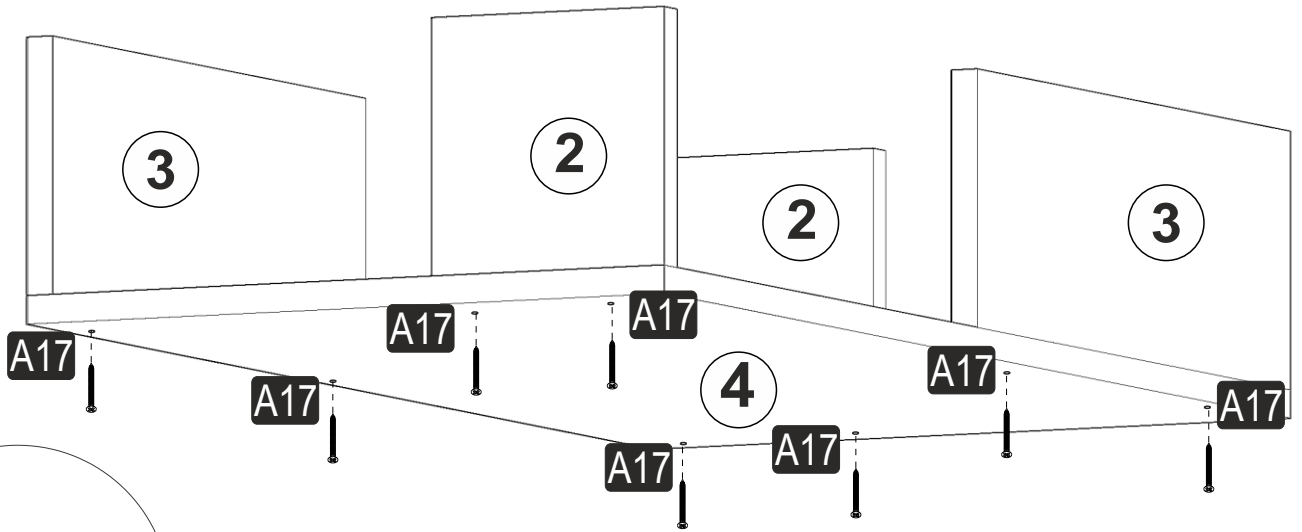

ATTENTION !!

Minifix is the main connection material used in products. Before starting assembly, please check the drawings below.

ACCESSORY LIST

SEUL

A23 Minifix M8  8x34 8x	A22 Minifix G18  15x14 8x	A17 4x50  8x	A18 3,5x18  20x	A47 Retro ayak (20 cm)  BYZ 4x
A06 18 mm  8x	A10 14mm  8x	0x	0x	0x
0x	0x	0x	0x	0x

GENERAL VIEW

1

2

3