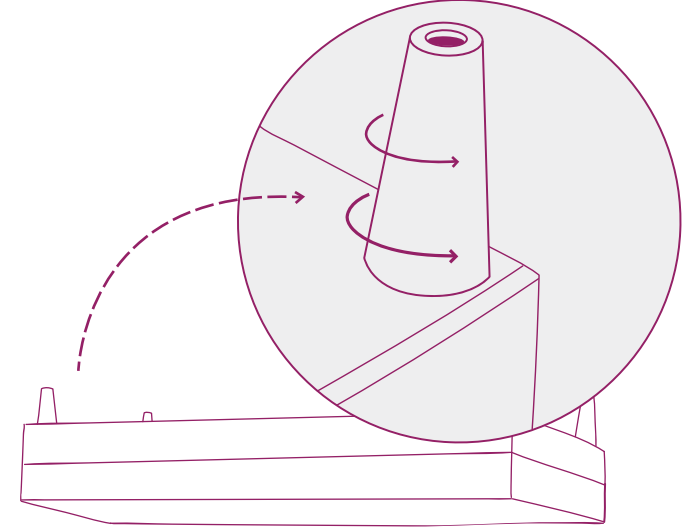

### Lungo Modular Daybed / Lungo Modüler Daybed

Scan the  
QR code for  
assembly  
instructions

Kurulum  
videosu için  
QR kodu  
okutun

1-PERSON  
ASSEMBLY  
REQUIRED

25  
min

ASSEMBLY STEPS / MONTAJ ADIMLARI

Step 1 PREPARATION FOR ASSEMBLY  
MONTAJ HAZIRLIĞI

Step 2 LEG ASSEMBLY  
AYAK MONTAJI

Step 3 BACKREST AND ARMREST UNIT ASSEMBLY  
SIRT VE KOL BİRİM MONTAJI

The short end  
of the stud  
bolt should  
be inside