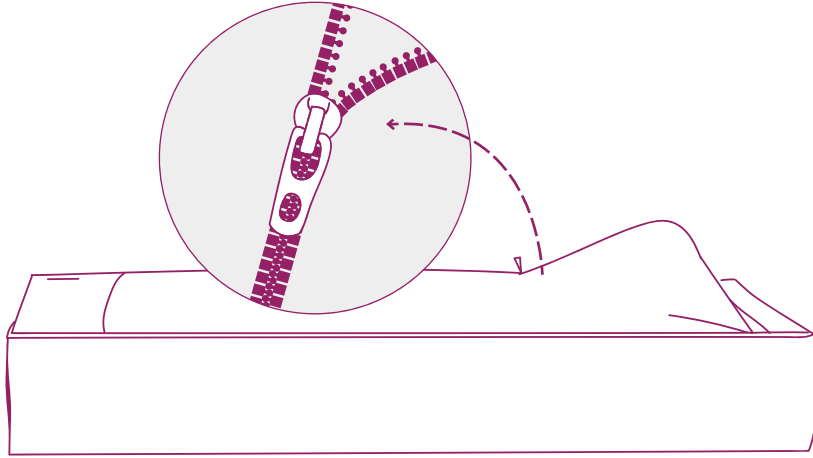

### Lungo Modular Daybed / Lungo Modüler Daybed

Scan the  
QR code for  
assembly  
instructions

Kurulum  
videosu için  
QR kodu  
okutun

1-PERSON  
ASSEMBLY  
REQUIRED

25  
min

ASSEMBLY STEPS / MONTAJ ADIMLARI

Step 1 PREPARATION FOR ASSEMBLY  
MONTAJ HAZIRLIĞI

Step 2 LEG ASSEMBLY  
AYAK MONTAJI

Step 3 BACKREST AND ARMREST UNIT ASSEMBLY  
SIRT VE KOL BİRİM MONTAJI

The short end  
of the stud  
bolt should  
be inside