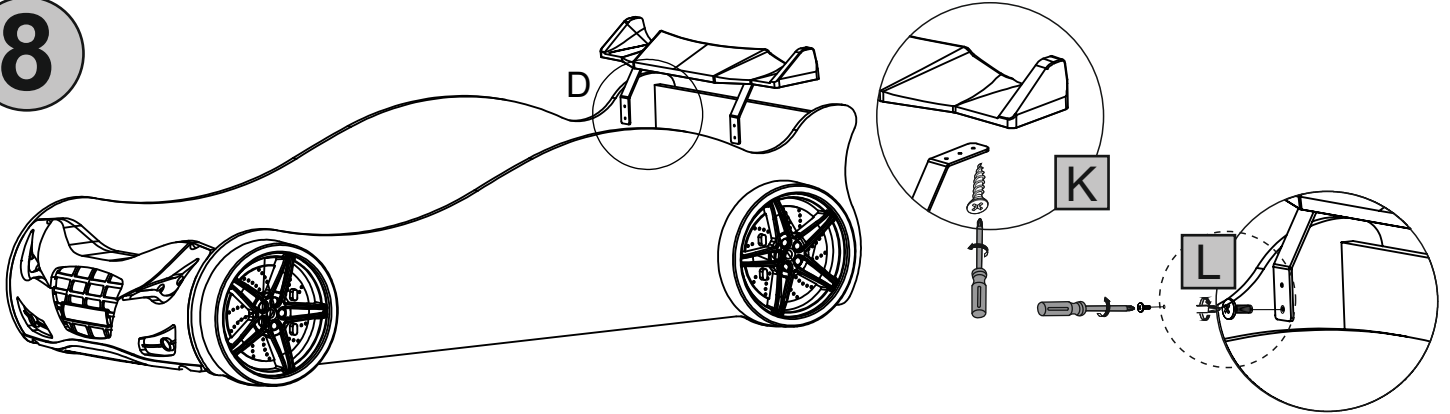

PRODUCT NAME **ECO CAR BED**

MODEL NUMBER **CHIPBOARD BED BASE**

ASSEMBLY INSTRUCTIONS

A 	B 	C 	D 
MINIFIX NUT x4 pc.	MINIFIX STUD x4 pc.	MINIFIX WHITE PLUG x4 pc.	DOWEL x4 pc.
E 	F 	G 	H 
BUTTERFLY BOLT M6 x6 pc.	FLAT HEAD SCREW M6x60 x4 pc.	YSB SCREWS M6x12 x12 pc.	DOME NUT M6 x4 pc.
I 	K 		L 
SLAT'S SUPPORT STEEL x3 pc.	3x18 BACKREST SCREW x6 pc.	YSB M6x12 SCREW x4 pc.	
			
SPOILER x1pc, SPOILER HOLDER x2pc, ADAPTOR x1pc			

1

2

3

4

5

6

7

8