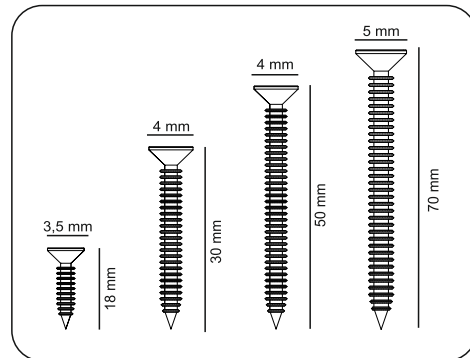

ATTENTION !!

Minifix is the main connection material used in products. Before starting assembly, please check the drawings below.

ACCESSORY LIST

BEAUTY

A23  Minifix M8 8x34 16x	A22  Minifix G18 15x14 16x	A04  KVLY 8x30 4x	A42  5x70 2x	A16  DB 8mm 2x
A06  18 mm 1.RENK 18x				
0x	0x	0x	0x	0x