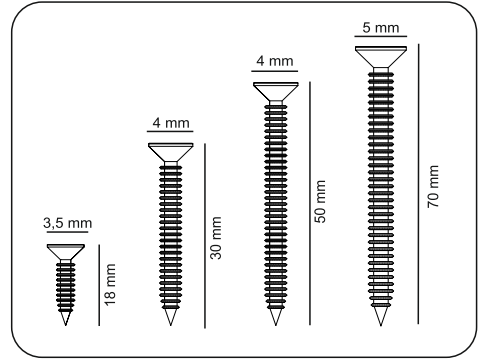

ATTENTION !!

Minifix is the main connection material used in products. Before starting assembly, please check the drawings below.