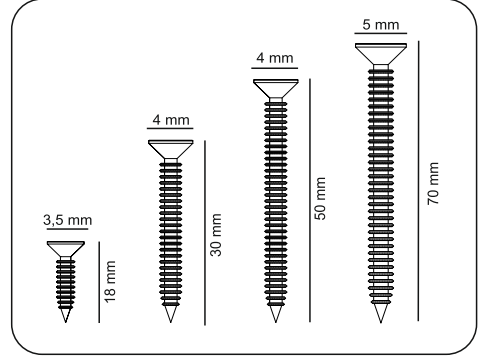

ATTENTION !!

Minifix is the main connection material used in   products. Before starting assembly, please check the drawings below.