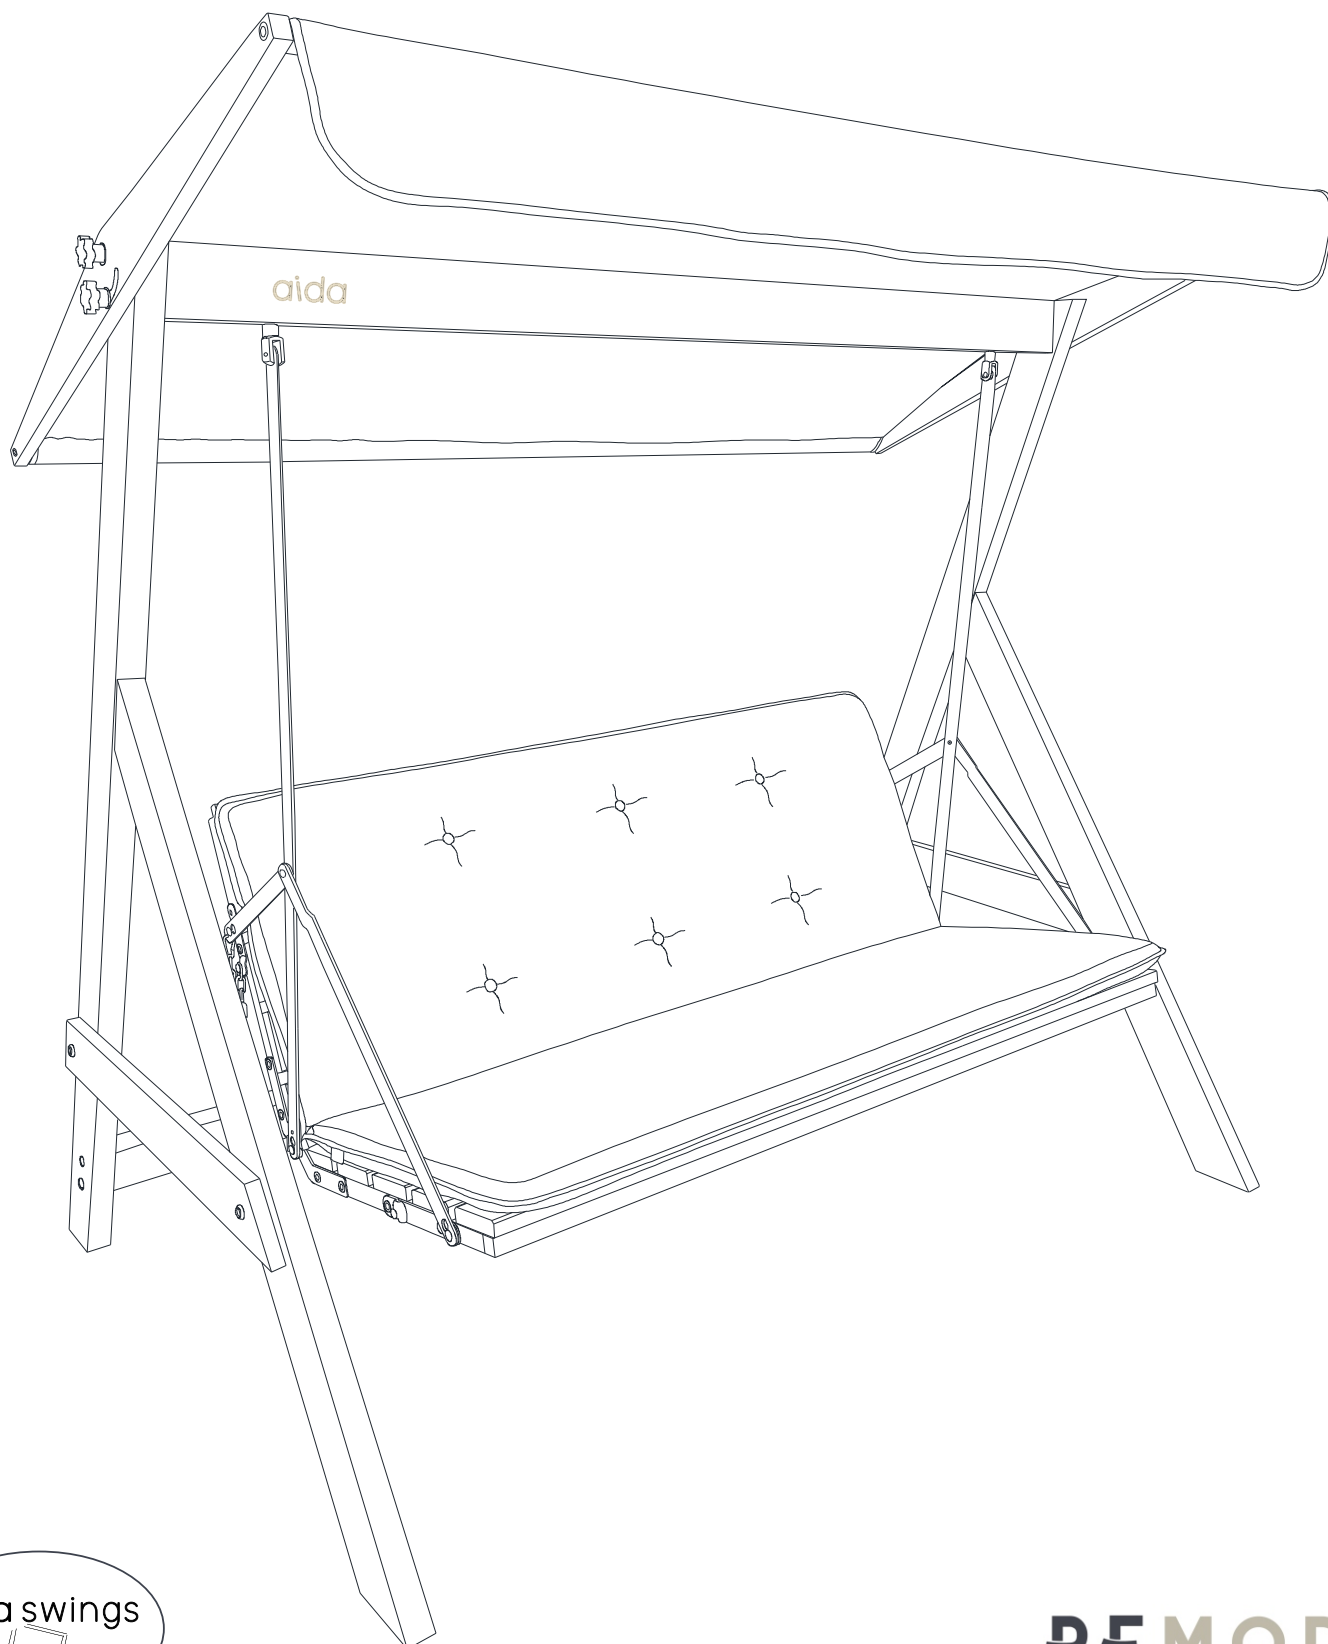

ROMA

aida swings

PEMODE
FURNITURE

info@pemode.com.tr

ROMA

H110006 (8x140)

10x

H110004 (6x60)