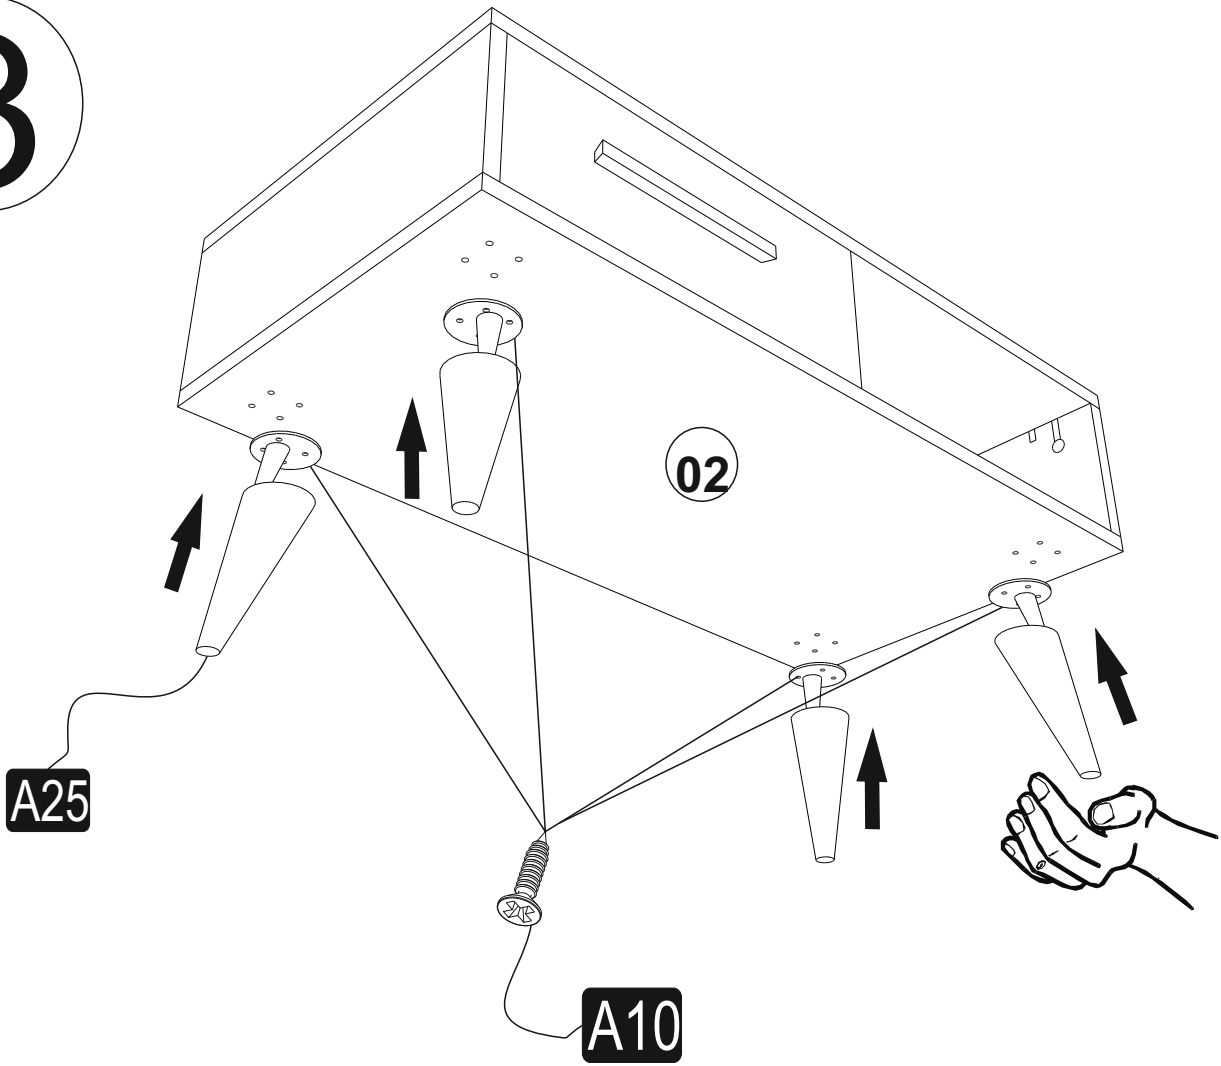

3

Have you seen our other products ?