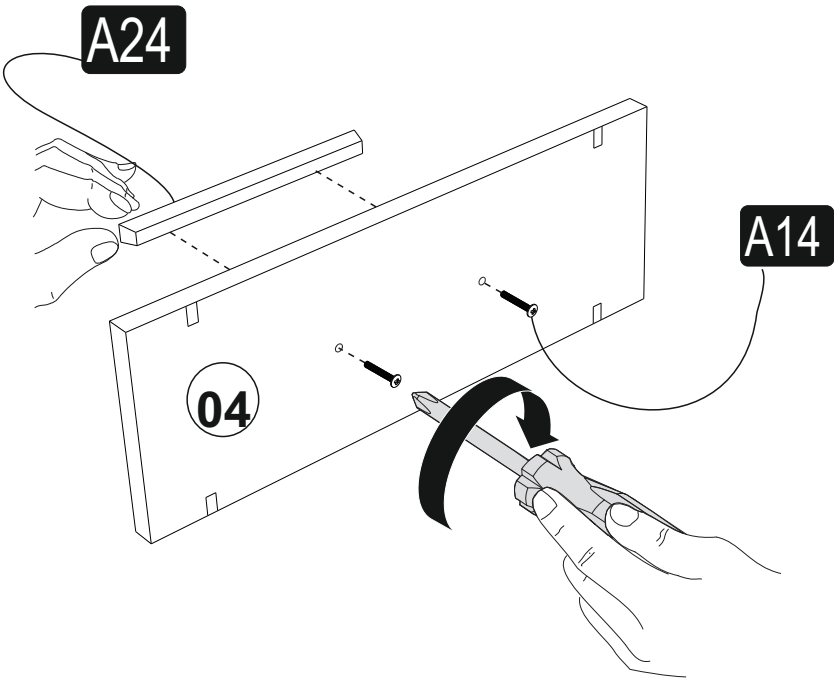

ASSEMBLYMANUEL

1