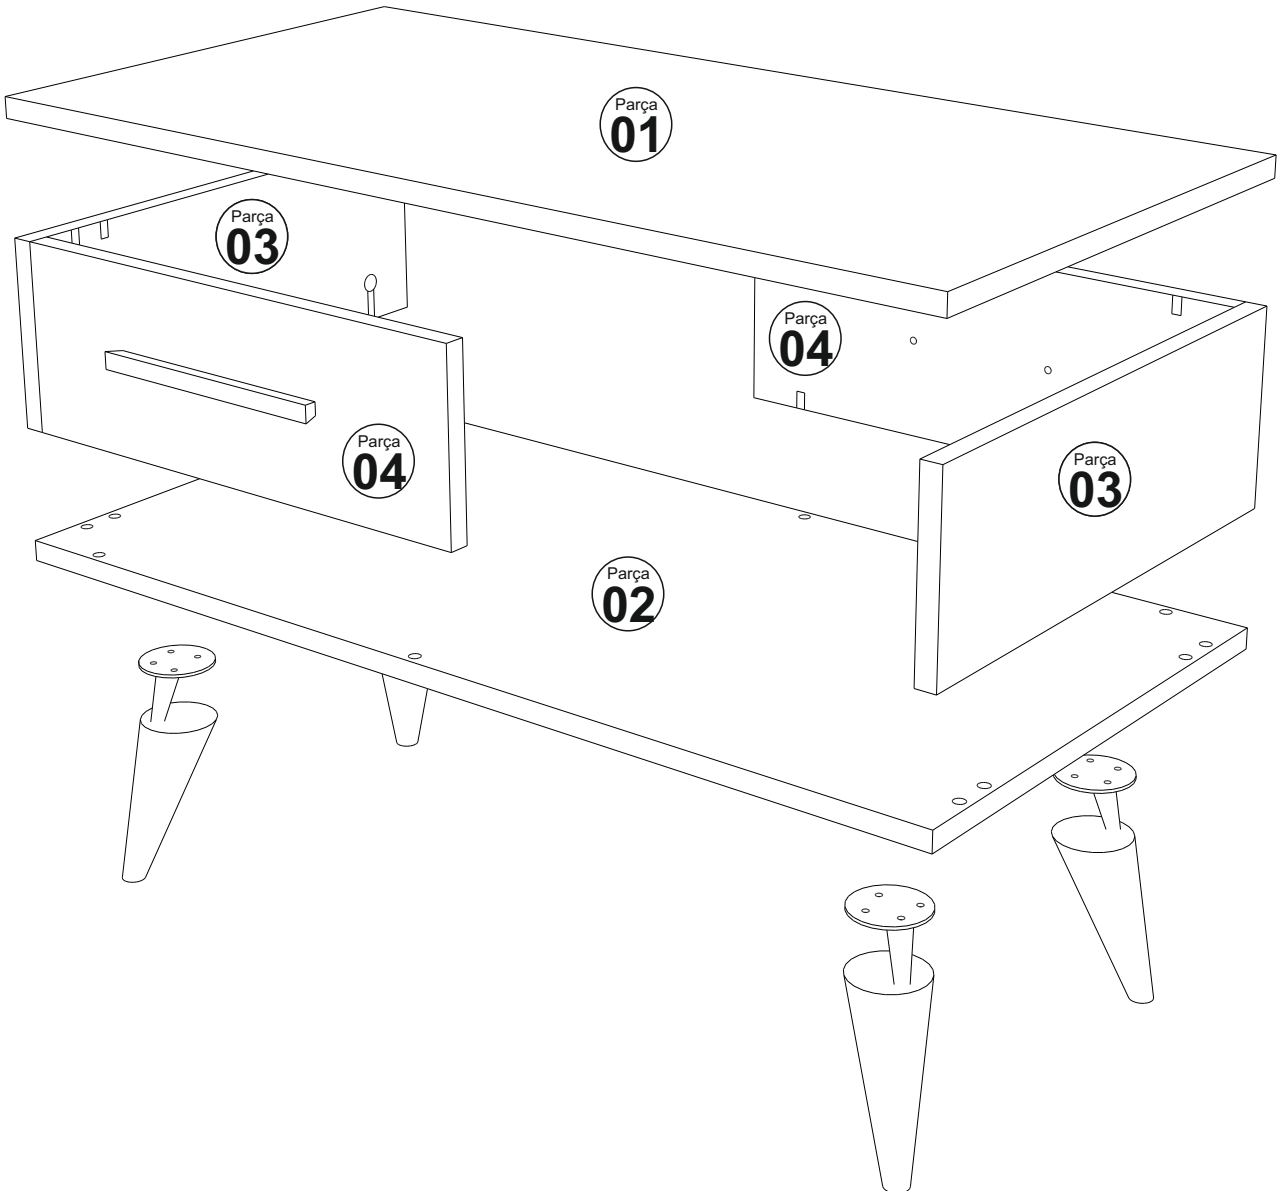

GENERAL VIEW